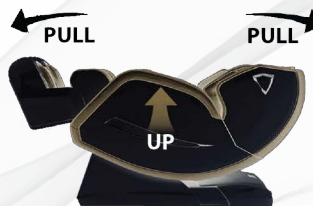

SYMPHONY

LUXURY 4D MASSAGE CHAIR

ORCHESTRAL RHYTHMS
TO YOUR SPINE, BODY, AND SOUL

The Tru Symphony 4D is designed to provide the ultimate at-home massage experience. Crafted with luxury materials and the most advanced technology on the market, you'll feel like your body's in heaven as you enjoy the pre-choreographed massages. In the comfort of your bedroom, Tru Symphony will relieve your back pain and muscle tension, as well as reduce stress levels by delivering the most relaxing and rejuvenating massages so you can go on living life more fully.

MAIN FEATURES

46 AIRBAGS
FOR FULL BODY COVERAGE

QUICK ACCESS
BUTTONS

LOW-NOISE BRUSHLESS
COPPER MOTOR

54 INCH SUPER
LONG SL TRACK

SPACE SAVING
DESIGN

BUILT-IN
USB CHARGER

FLAGSHIP
STRETCHING MASSAGE

ZERO GRAVITY POSITIONS

There are 3 preset zero gravity settings for you to find the optimal position for maximum comfort.

VARIOUS MASSAGE TECHNIQUES

ADDITIONAL FEATURES

Calf & Heel Massage

Heated Massage Leg / Waist

HIFI Bluetooth Music

Accurate Body Scanning

Kneading Massage

Adjustable Intensity/Speed

SPECIFICATIONS

- Total Weight:** 298 lbs
- Upright Dimensions (W x L x H):** 32.7" x 62.4" x 48"
- Reclined Dimensions (W x L x H):** 32.7" x 72.8" x 36.4"
- Max. User Height/Weight:** 6'4" / 270 lbs
- Upholstery:** Specially Treated Genuine Leather
- Power Supply:** AC 110 - 120V