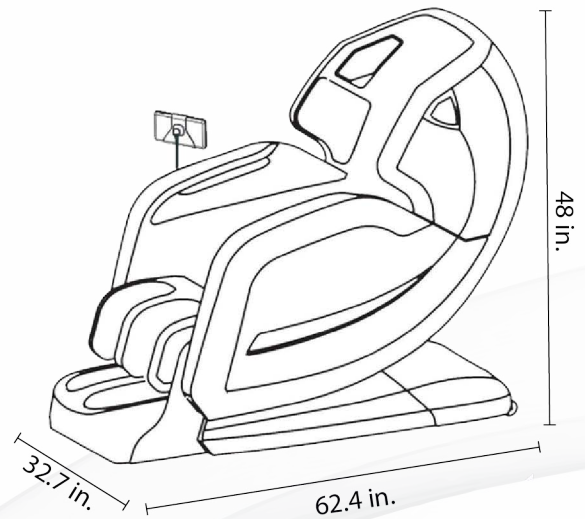

ZERO GRAVITY POSITIONS

There are 3 preset zero gravity settings for you to find the optimal position for maximum comfort.

VARIOUS MASSAGE TECHNIQUES

ADDITIONAL FEATURES

Calf & Heel Massage

Heated Massage Leg / Waist

HIFI Bluetooth Music

Accurate Body Scanning

Kneading Massage

Adjustable Intensity/Speed

SPECIFICATIONS

- Total Weight:** 298 lbs
- Upright Dimensions (W x L x H):** 32.7" x 62.4" x 48"
- Reclined Dimensions (W x L x H):** 32.7" x 72.8" x 36.4"
- Max. User Height/Weight:** 6'4" / 270 lbs
- Upholstery:** Specially Treated Genuine Leather
- Power Supply:** AC 110 - 120V