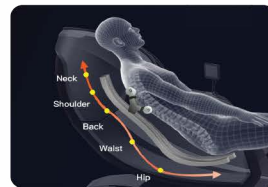

SYMPHONY

LUXURY 4D MASSAGE CHAIR

ORCHESTRAL RHYTHMS
TO YOUR SPINE, BODY, AND SOUL

The Tru Symphony 4D is designed to provide the ultimate at-home massage experience. Crafted with luxury materials and the most advanced technology on the market, you'll feel like your body's in heaven as you enjoy the pre-choreographed massages. In the comfort of your bedroom, Tru Symphony will relieve your back pain and muscle tension, as well as reduce stress levels by delivering the most relaxing and rejuvenating massages so you can go on living life more fully.

MAIN FEATURES

46 AIRBAGS
FOR FULL BODY COVERAGE

QUICK ACCESS
BUTTONS

LOW-NOISE BRUSHLESS
COPPER MOTOR

54 INCH SUPER
LONG SL TRACK

SPACE SAVING
DESIGN

BUILT-IN
USB CHARGER

FLAGSHIP
STRETCHING MASSAGE

ZERO GRAVITY POSITIONS

There are 3 preset zero gravity settings for you to find the optimal position for maximum comfort.

VARIOUS MASSAGE TECHNIQUES

ADDITIONAL FEATURES

Calf & Heel Massage

Heated Massage Leg / Waist

HIFI Bluetooth Music

Accurate Body Scanning

Kneading Massage

Adjustable Intensity/Speed

SPECIFICATIONS

- Total Weight:** 298 lbs
- Upright Dimensions (W x L x H):** 32.7" x 62.4" x 48"
- Reclined Dimensions (W x L x H):** 32.7" x 72.8" x 36.4"
- Max. User Height/Weight:** 6'4" / 270 lbs
- Upholstery:** Specially Treated Genuine Leather
- Power Supply:** AC 110 - 120V