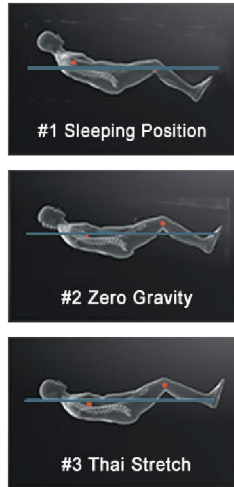

MAIN FEATURES

46 AIRBAGS
FOR FULL BODY COVERAGE

QUICK ACCESS
BUTTONS

LOW-NOISE BRUSHLESS
COPPER MOTOR

54 INCH SUPER
LONG SL TRACK

SPACE SAVING
DESIGN

BUILT-IN
USB CHARGER

FLAGSHIP
STRETCHING MASSAGE

ZERO GRAVITY POSITIONS

There are 3 preset zero gravity settings for you to find the optimal position for maximum comfort.

VARIOUS MASSAGE TECHNIQUES

ADDITIONAL FEATURES

Calf & Heel Massage

Heated Massage Leg / Waist

HIFI Bluetooth Music

Accurate Body Scanning

Kneading Massage

Adjustable Intensity/Speed

SPECIFICATIONS

- Total Weight:** 298 lbs
- Upright Dimensions (W x L x H):** 32.7" x 62.4" x 48"
- Reclined Dimensions (W x L x H):** 32.7" x 72.8" x 36.4"
- Max. User Height/Weight:** 6'4" / 270 lbs
- Upholstery:** Specially Treated Genuine Leather
- Power Supply:** AC 110 - 120V