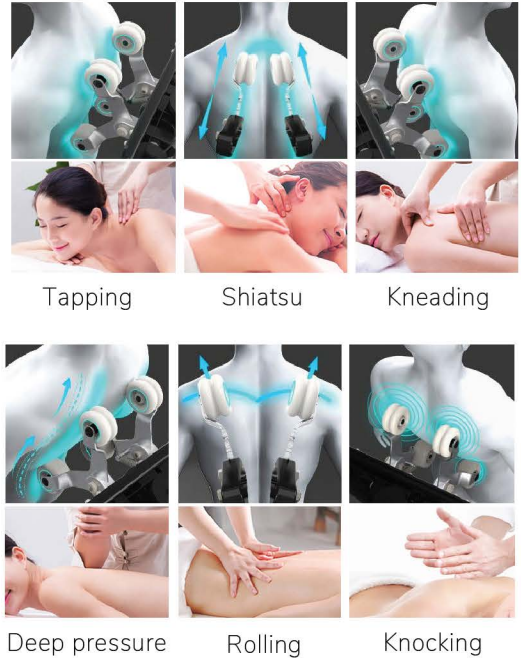

SYMPHONY

LUXURY 4D MASSAGE CHAIR

ORCHESTRAL RHYTHMS
TO YOUR SPINE, BODY, AND SOUL

The Tru Symphony 4D is designed to provide the ultimate at-home massage experience. Crafted with luxury materials and the most advanced technology on the market, you'll feel like your body's in heaven as you enjoy the pre-choreographed massages. In the comfort of your bedroom, Tru Symphony will relieve your back pain and muscle tension, as well as reduce stress levels by delivering the most relaxing and rejuvenating massages so you can go on living life more fully.

MAIN FEATURES

46 AIRBAGS
FOR FULL BODY COVERAGE

QUICK ACCESS
BUTTONS

LOW-NOISE BRUSHLESS
COPPER MOTOR

54 INCH SUPER
LONG SL TRACK

SPACE SAVING
DESIGN

BUILT-IN
USB CHARGER

FLAGSHIP
STRETCHING MASSAGE

ZERO GRAVITY POSITIONS

There are 3 preset zero gravity settings for you to find the optimal position for maximum comfort.

VARIOUS MASSAGE TECHNIQUES

ADDITIONAL FEATURES

Calf & Heel Massage

Heated Massage Leg / Waist

HIFI Bluetooth Music

Accurate Body Scanning

Kneading Massage

Adjustable Intensity/Speed

SPECIFICATIONS

- Total Weight:** 298 lbs
- Upright Dimensions (W x L x H):** 32.7" x 62.4" x 48"
- Reclined Dimensions (W x L x H):** 32.7" x 72.8" x 36.4"
- Max. User Height/Weight:** 6'4" / 270 lbs
- Upholstery:** Specially Treated Genuine Leather
- Power Supply:** AC 110 - 120V