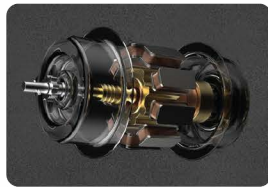

SYMPHONY

LUXURY 4D MASSAGE CHAIR

ORCHESTRAL RHYTHMS
TO YOUR SPINE, BODY, AND SOUL

The Tru Symphony 4D is designed to provide the ultimate at-home massage experience. Crafted with luxury materials and the most advanced technology on the market, you'll feel like your body's in heaven as you enjoy the pre-choreographed massages. In the comfort of your bedroom, Tru Symphony will relieve your back pain and muscle tension, as well as reduce stress levels by delivering the most relaxing and rejuvenating massages so you can go on living life more fully.

MAIN FEATURES

46 AIRBAGS
FOR FULL BODY COVERAGE

QUICK ACCESS
BUTTONS

LOW-NOISE BRUSHLESS
COPPER MOTOR

54 INCH SUPER
LONG SL TRACK

SPACE SAVING
DESIGN

BUILT-IN
USB CHARGER

FLAGSHIP
STRETCHING MASSAGE