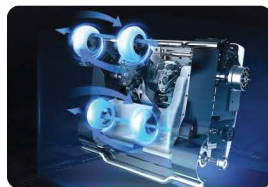

# MAJESTIC

The Ultimate 4D Massage  
For Maximum Relief

The Tru Majestic 4D is designed to provide the ultimate at-home massage experience. Crafted with luxury materials and the most advanced technology on the market, you'll feel like your body's in heaven as you enjoy the pre-choreographed massages. In the comfort of your bedroom, the Majestic will relieve your back pain and muscle tension, as well as reduce stress levels by delivering the most relaxing and rejuvenating massages so you can go on living life more fully.

## MAIN FEATURES

**PHONE HOLDER &  
WIRELESS CHARGER**

**INDUSTRY LEADING  
4D MASSAGE MECHANISM**

**53" SUPER  
LONG SL TRACK**

**22.8" LONG CALF  
KNEADING LEGREST**

**LOW-NOISE BRUSHLESS  
COPPER MOTOR**