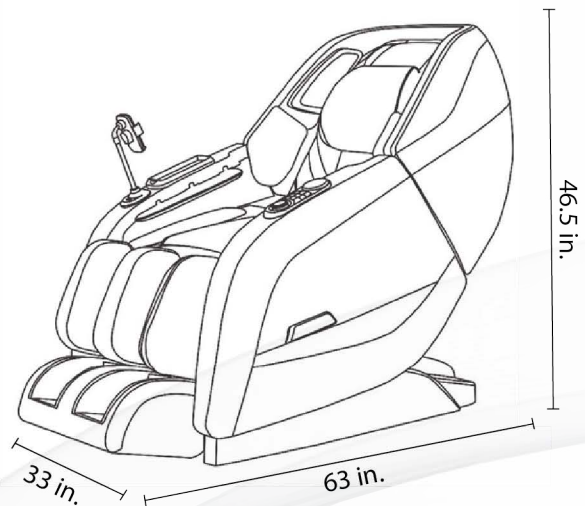

## ZERO GRAVITY POSITIONS

There are 3 preset zero gravity settings for you to find the optimal position for maximum comfort.

## ADDITIONAL FEATURES

Calf & Heel Massage

Heated Massage Leg / Waist

HIFI Bluetooth Music

Accurate Body Scanning

Kneading Massage

Adjustable Intensity/Speed

## SPECIFICATIONS

**Total Weight:** 251.3 lbs

**Upright Dimensions (W x L x H):** 33" x 63" x 46.5"

**Reclined Dimensions (W x L x H):** 33" x 67" x 37.8"

**Max. User Height/Weight:** 6'6" / 300 lbs

**Upholstery:** Specially Treated PU Leather