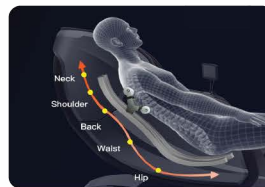

# MAJESTIC

The Ultimate 4D Massage  
For Maximum Relief

The Tru Majestic 4D is designed to provide the ultimate at-home massage experience. Crafted with luxury materials and the most advanced technology on the market, you'll feel like your body's in heaven as you enjoy the pre-choreographed massages. In the comfort of your bedroom, the Majestic will relieve your back pain and muscle tension, as well as reduce stress levels by delivering the most relaxing and rejuvenating massages so you can go on living life more fully.

## MAIN FEATURES

**PHONE HOLDER &  
WIRELESS CHARGER**

**INDUSTRY LEADING  
4D MASSAGE MECHANISM**

**53" SUPER  
LONG SL TRACK**

**22.8" LONG CALF  
KNEADING LEGREST**

**LOW-NOISE BRUSHLESS  
COPPER MOTOR**

## ZERO GRAVITY POSITIONS

There are 3 preset zero gravity settings for you to find the optimal position for maximum comfort.