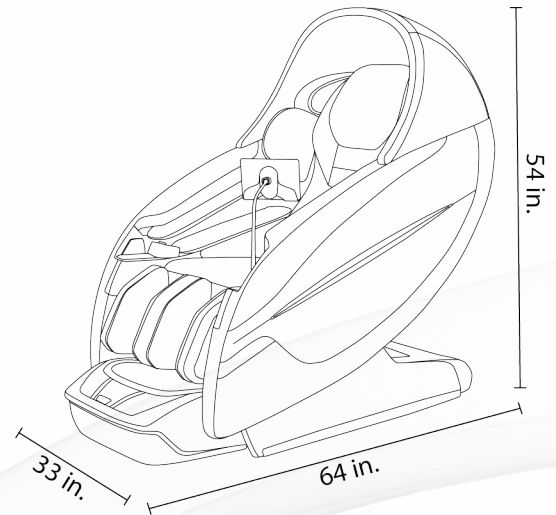

# ZERO GRAVITY POSITIONS

There are 3 preset zero gravity settings for you to find the optimal position for maximum comfort.

# SPECIFICATIONS

- Total Weight:** 332.90 lbs
- Upright Dimensions (W x L x H):** 33" x 64" x 54"
- Reclined Dimensions (W x L x H):** 33" x 76.3" x 42"
- Max. User Height/Weight:** 6'4" / 280 lbs
- Upholstery:** Specially Treated Genuine Leather
- Power Supply:** AC 110 - 120V