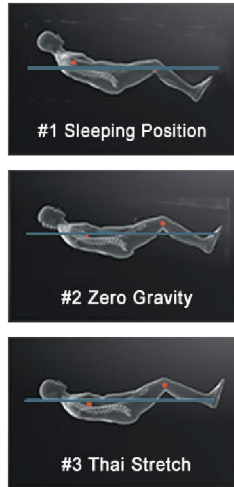

## MAIN FEATURES

INNOVATIVE  
SLEEP AID DOME

54 INCH SUPER  
LONG SL TRACK

LOW-NOISE BRUSHLESS  
COPPER MOTOR

46 AIR BAGS  
FOR FULL BODY COVERAGE

INDUSTRY LEADING 4D  
MESSAGE MECHANISM

BUILT-IN WIRELESS  
CHARGER

# ZERO GRAVITY POSITIONS

There are 3 preset zero gravity settings for you to find the optimal position for maximum comfort.