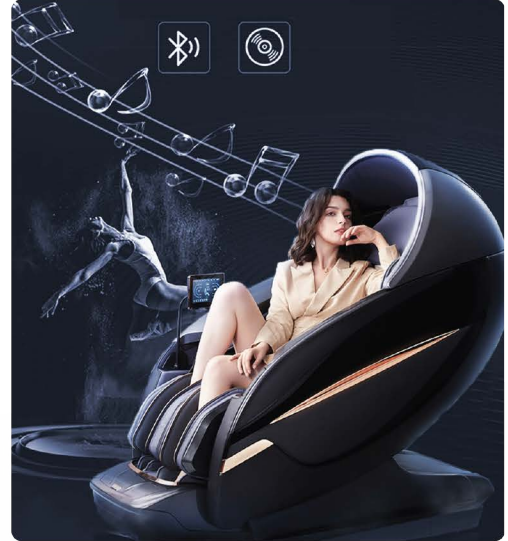

# ECLIPSE 4D

EXQUISITE,  
DELICATE 4D MESSAGES  
TO REJUVENATE & RELIEVE  
THE BODY AND SOUL

The Tru Eclipse 4D is designed to provide the ultimate at-home massage experience. Crafted with luxury materials and the most advanced technology on the market, you'll feel like your body's in heaven as you enjoy the pre-choreographed massages. In the comfort of your bedroom, the Eclipse will relieve your back pain and muscle tension, as well as reduce stress levels by delivering the most relaxing and rejuvenating massages so you can go on living life more fully.

## MAIN FEATURES

INNOVATIVE  
SLEEP AID DOME

54 INCH SUPER  
LONG SL TRACK

LOW-NOISE BRUSHLESS  
COPPER MOTOR

46 AIR BAGS  
FOR FULL BODY COVERAGE

INDUSTRY LEADING 4D  
MESSAGE MECHANISM

BUILT-IN WIRELESS  
CHARGER

# ZERO GRAVITY POSITIONS

There are 3 preset zero gravity settings for you to find the optimal position for maximum comfort.

# HI-FI SURROUND SOUND

Connect your device via Bluetooth to play music through the built in surround sound stereo speakers that produce high fidelity audio.