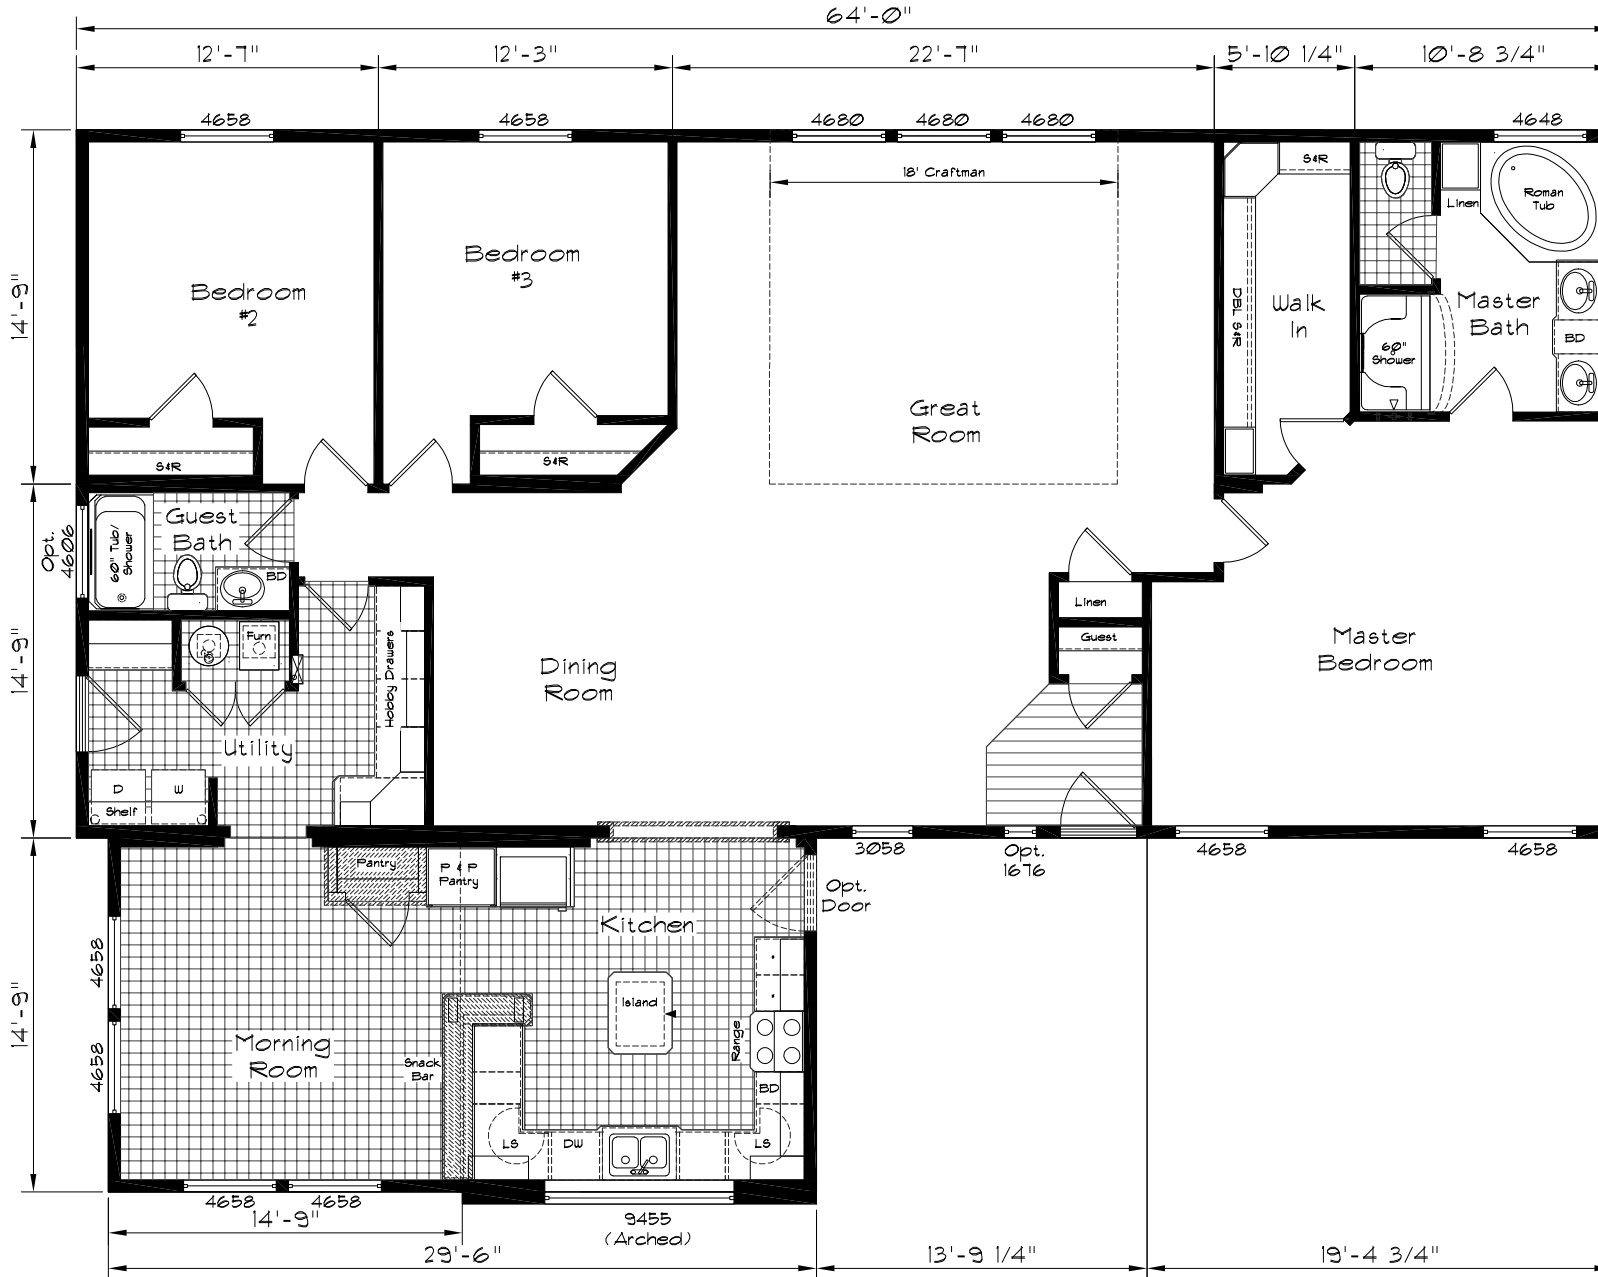

Grand Manor

Model: 6012
 3 Bedroom, 2 Bath
 2323 Square Feet
 Floor Size
 64'-0" x 44'-3"