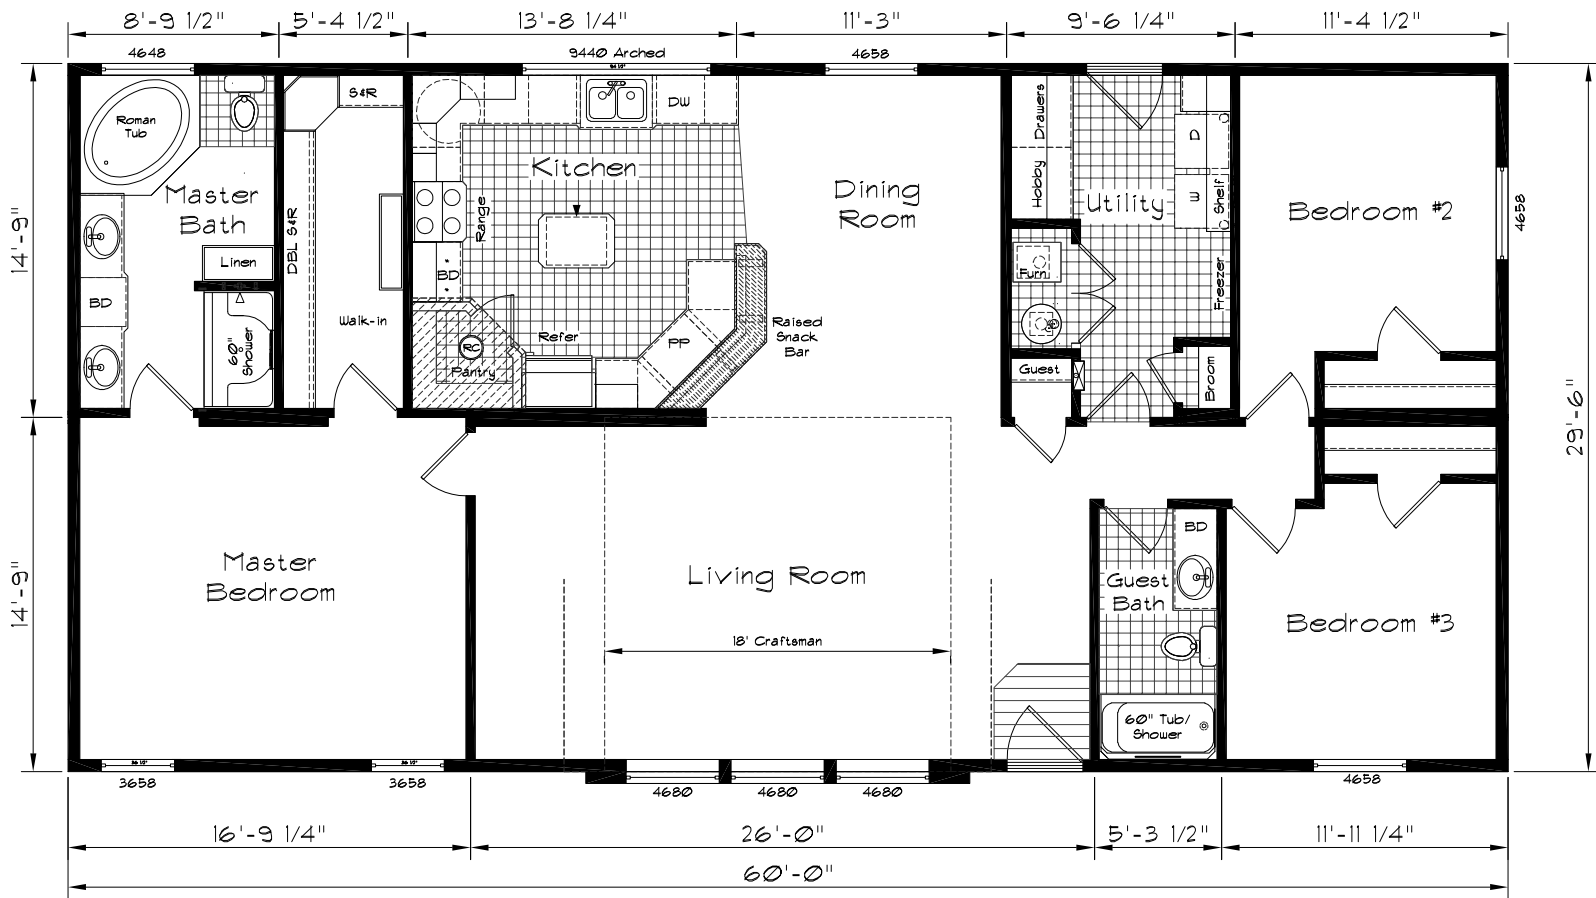

Grand Manor

Model: 6011
 3 Bedroom, 2 Bath
 Floor Size:
 60'-0" x 29'-6"
 1770 Square Feet