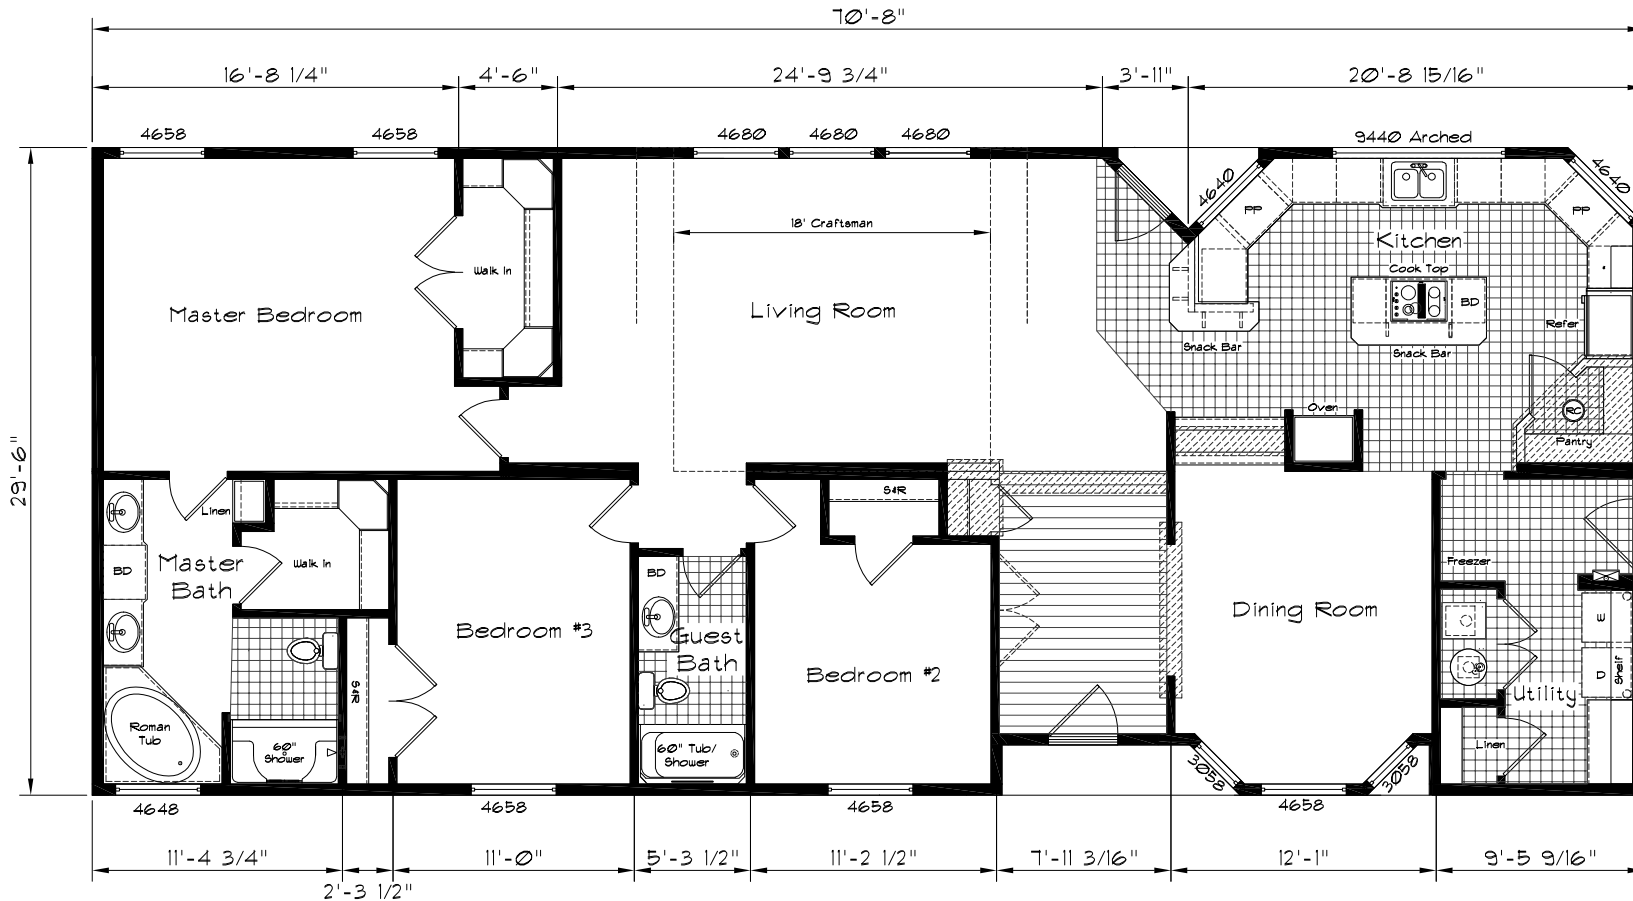

# Grand Manor

Model: 6010  
 3 Bedroom, 2 Bath  
 2079 Square Feet  
 Floor Size  
 70'-8" x 29'-6"