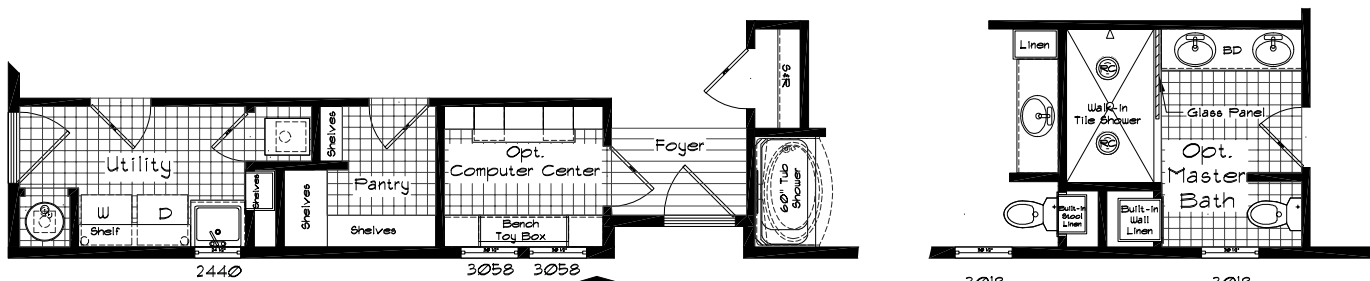

# Grand Manor

Model: 6009  
 3 Bedroom, 2 Bath  
 1998 Square Feet  
 Floor Size  
 68'-0" x 29'-6"