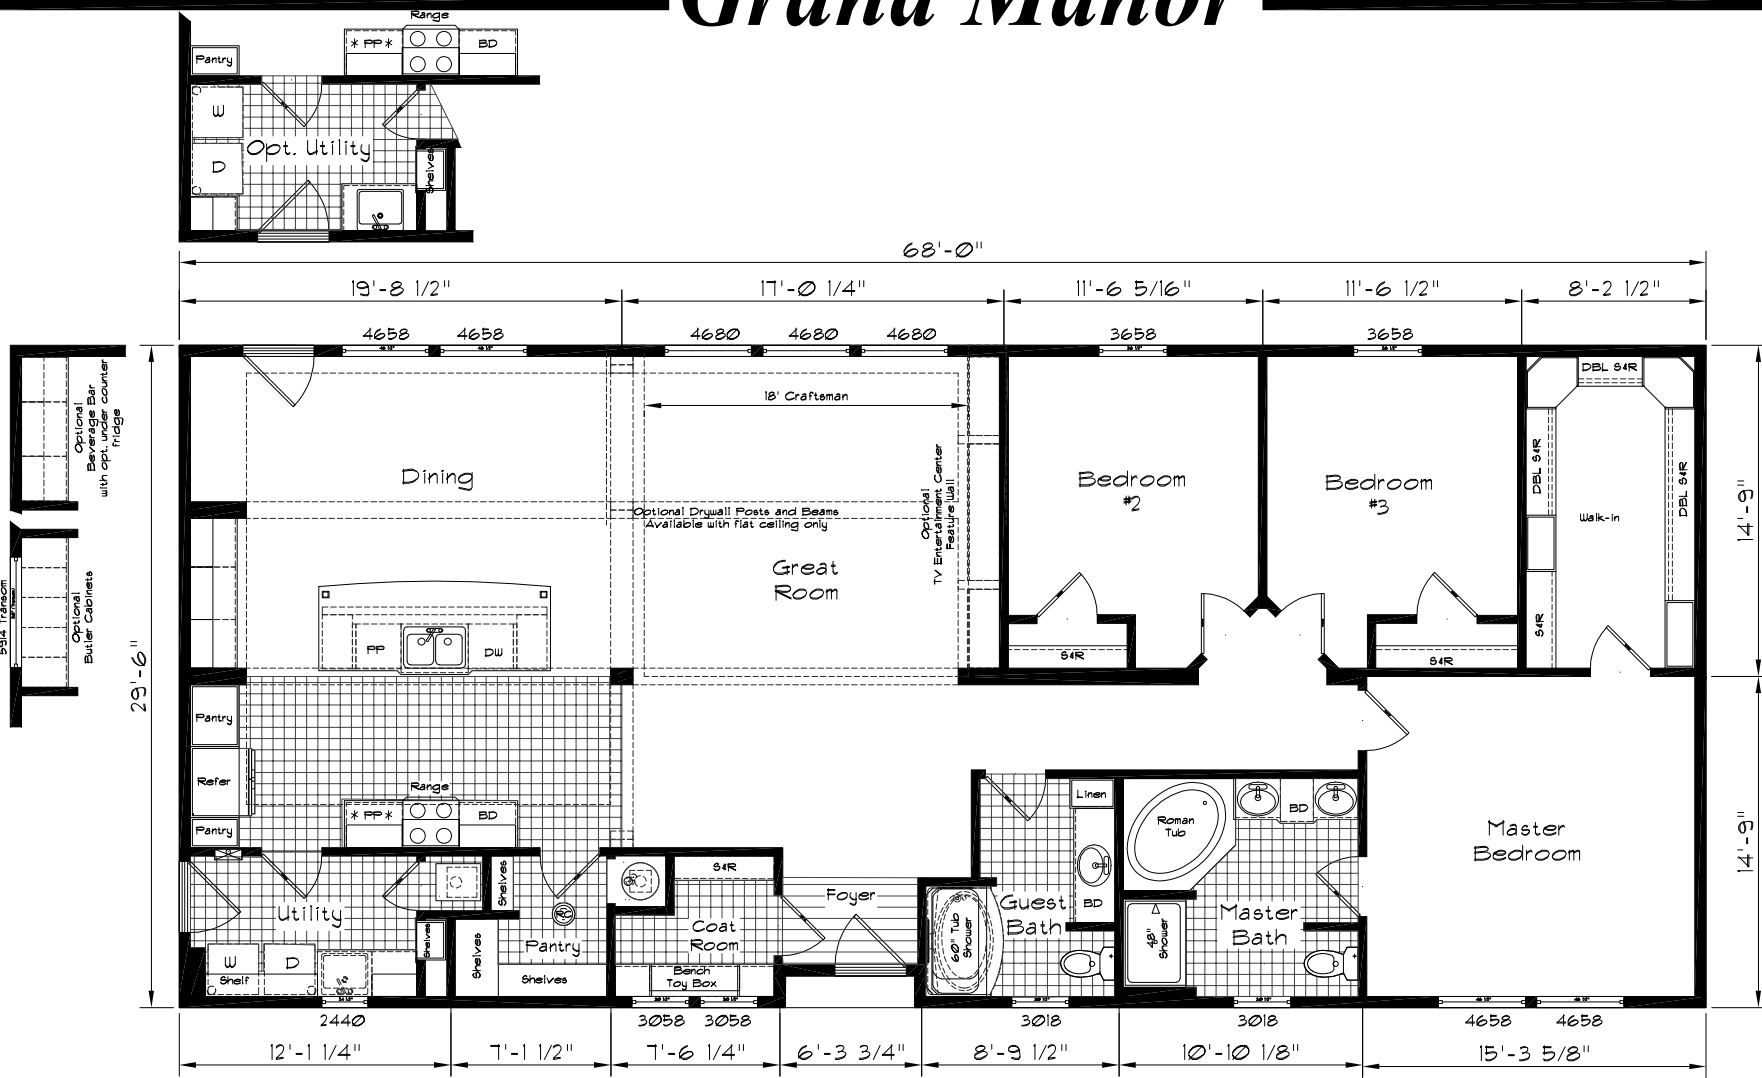

# Grand Manor

Model: 6009  
 3 Bedroom, 2 Bath  
 1998 Square Feet  
 Floor Size  
 68'-0" x 29'-6"