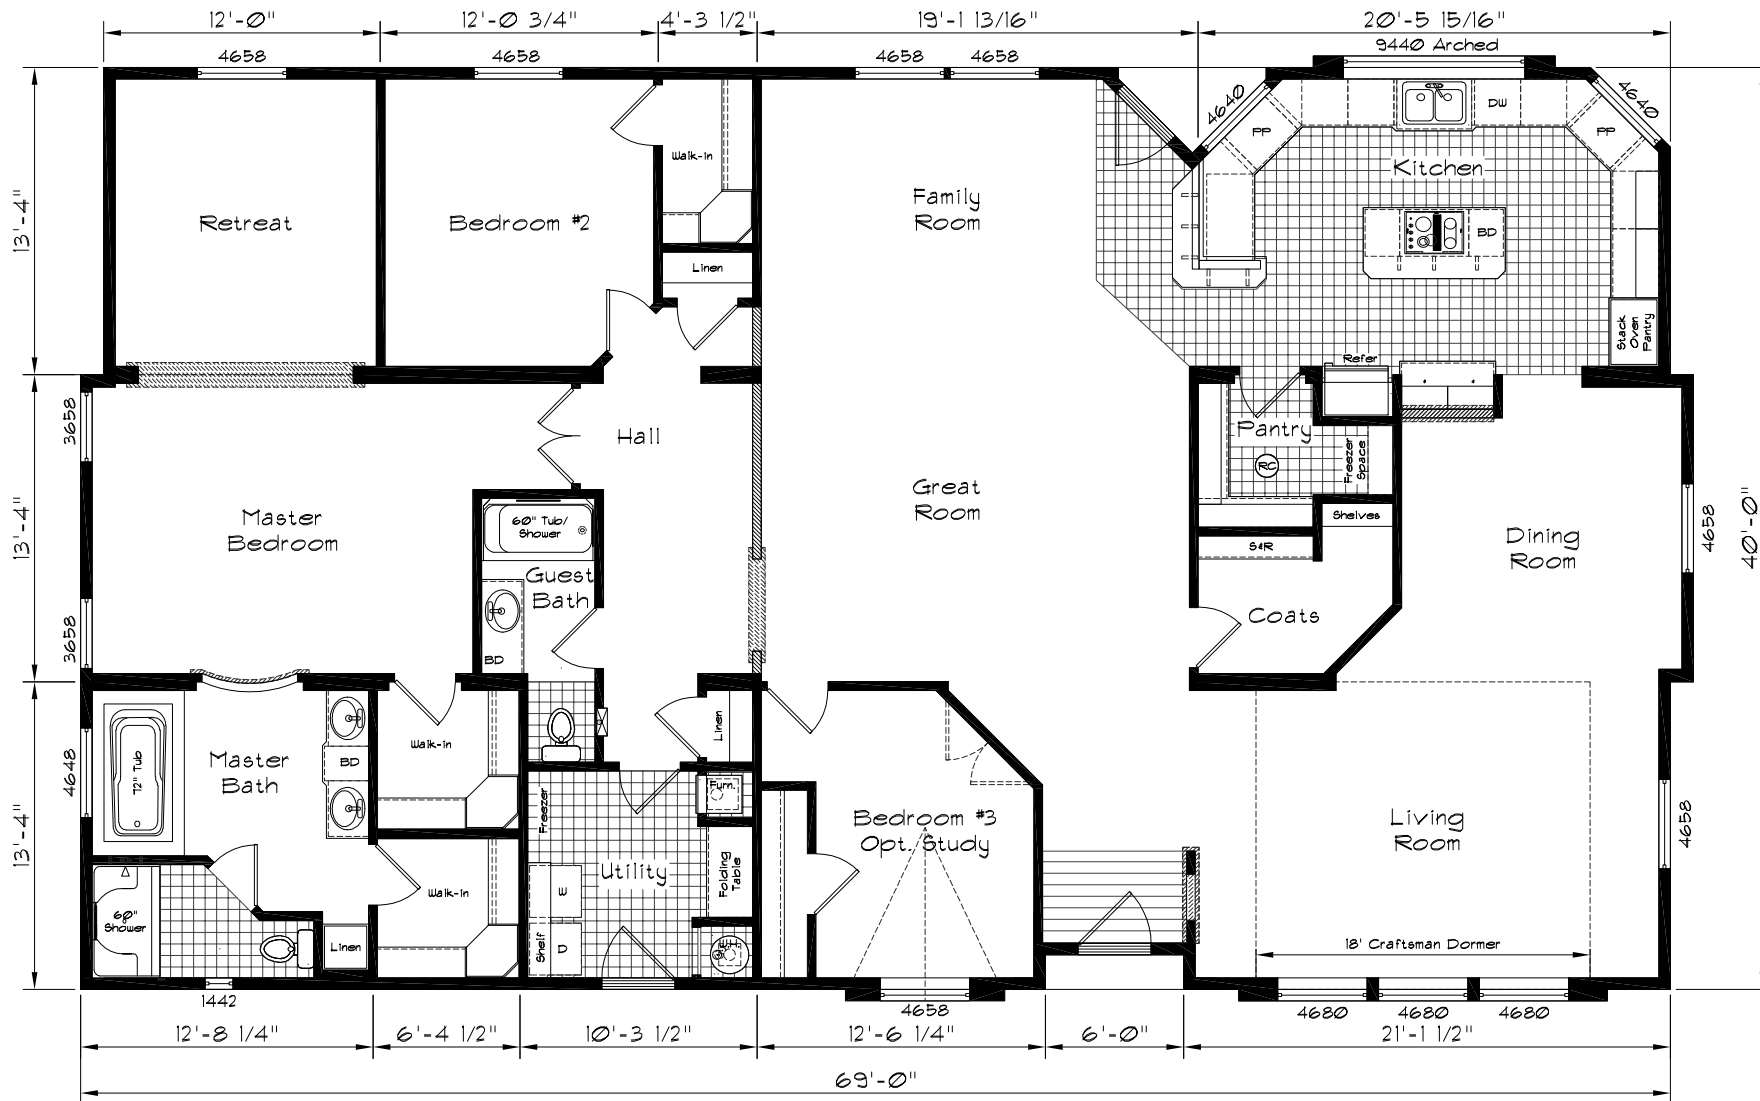

Grand Manor

Model: 6007.
 3 Bedroom, 2 Bath
 2735 Square Feet
 Floor Size
 70'-0" x 40'-0"