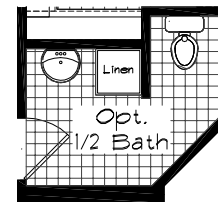

# Grand Manor

Model: 6006  
 3 Bedroom, 2 Bath  
 2735 Square Feet  
 Floor Size  
 70'-0" x 40'-0"