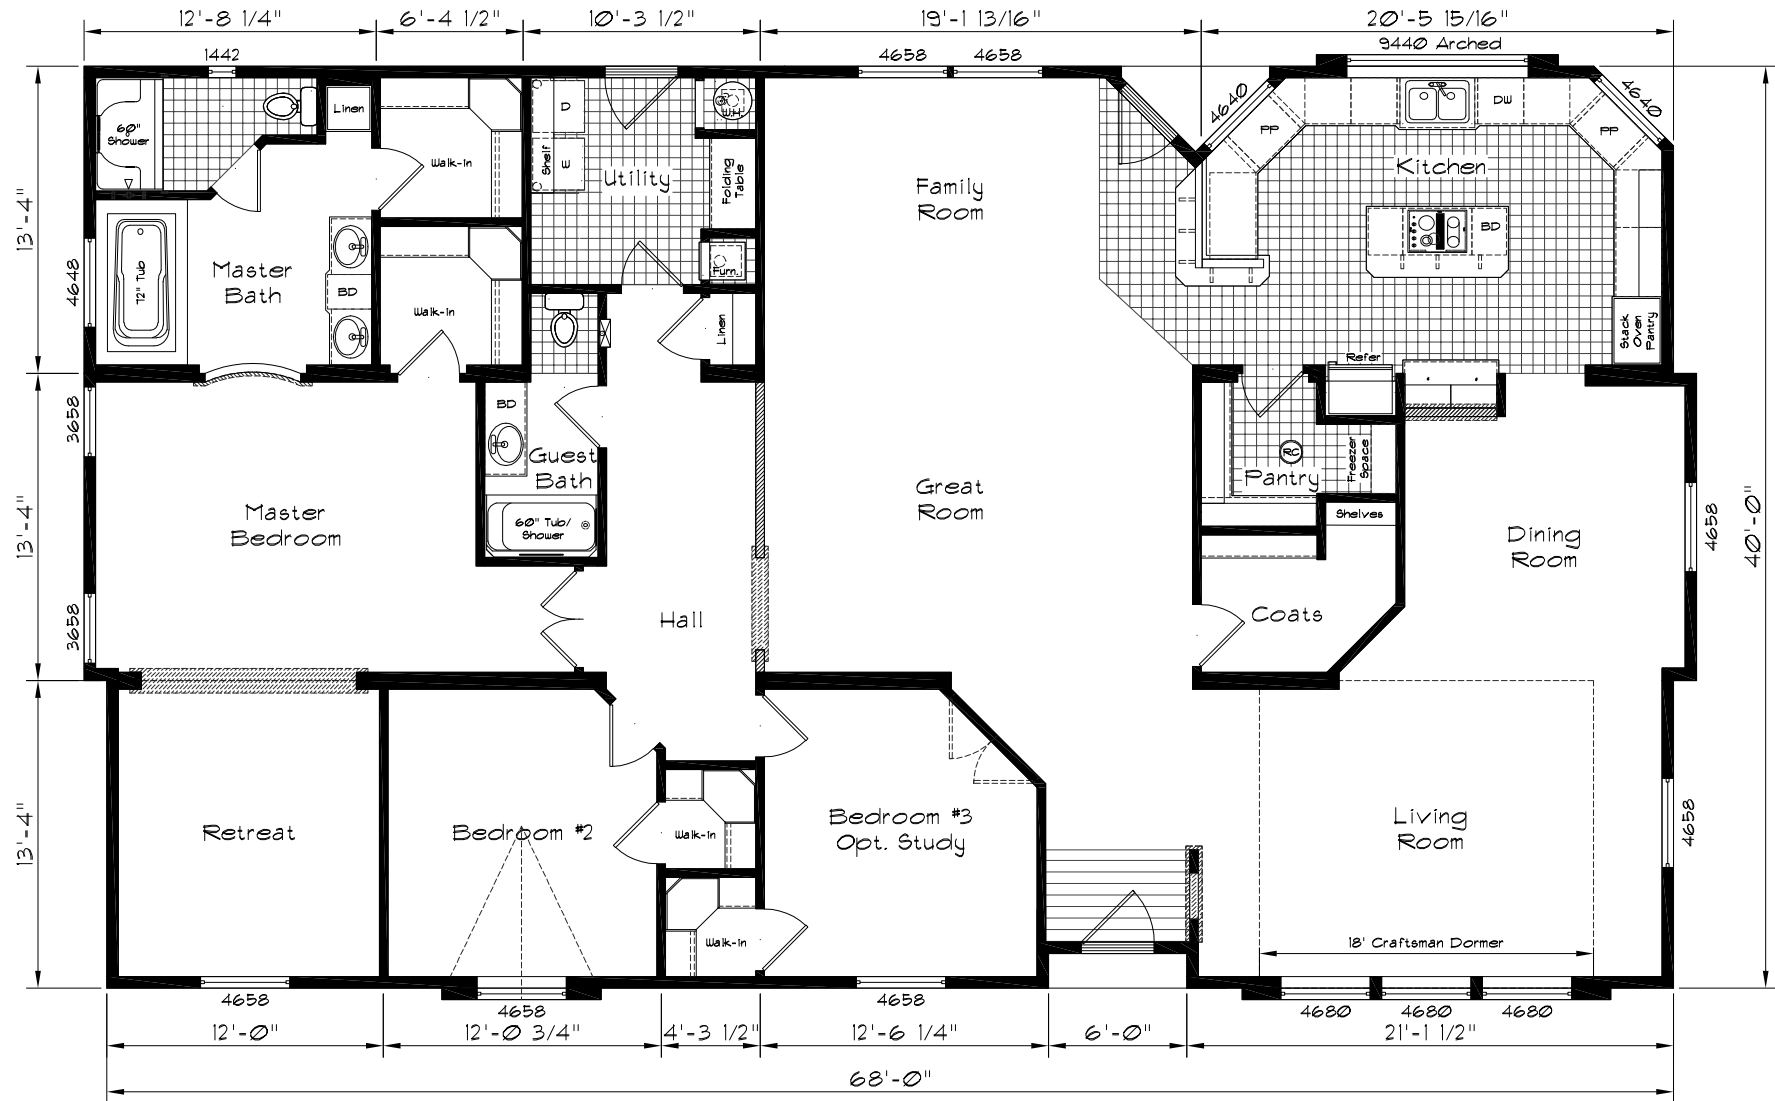

# Grand Manor

Model: 6006  
 3 Bedroom, 2 Bath  
 2735 Square Feet  
 Floor Size  
 70'-0" x 40'-0"