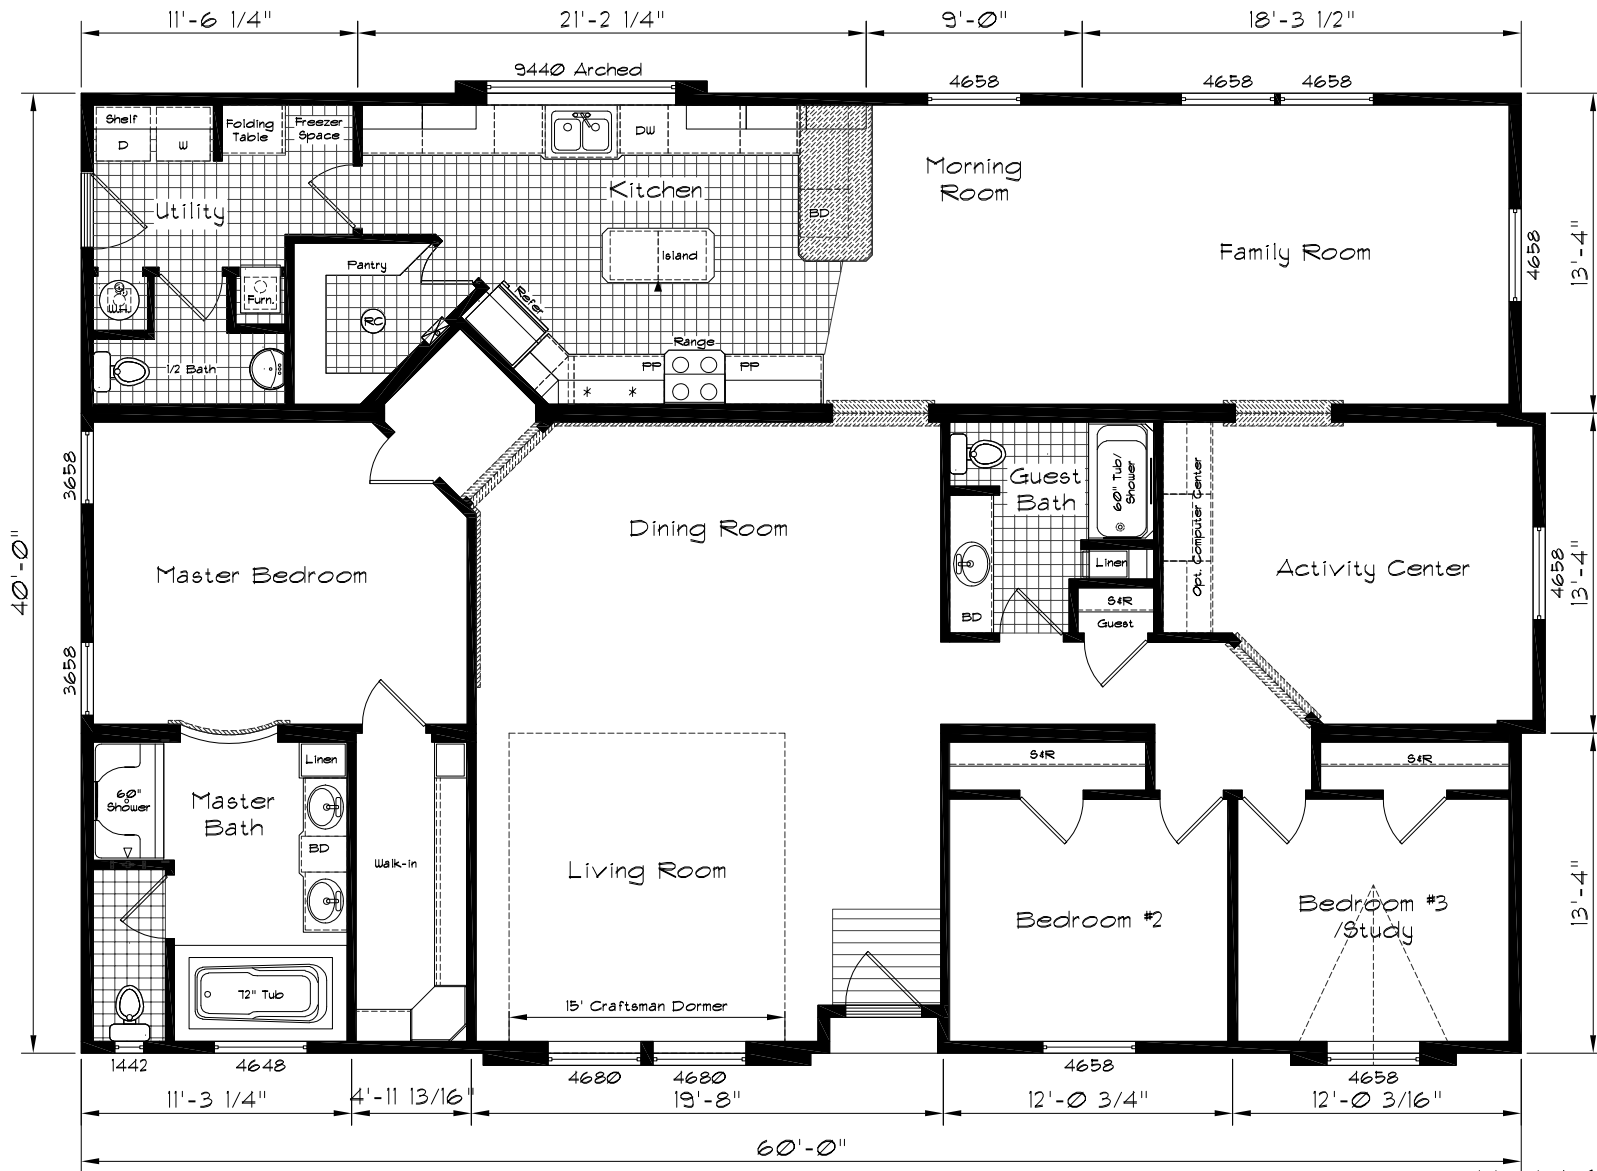

Grand Manor

Model: 6005
 3 Bedroom, 2 Bath
 2405 Square Feet
 Floor Size
 60'-0" x 40'-0"