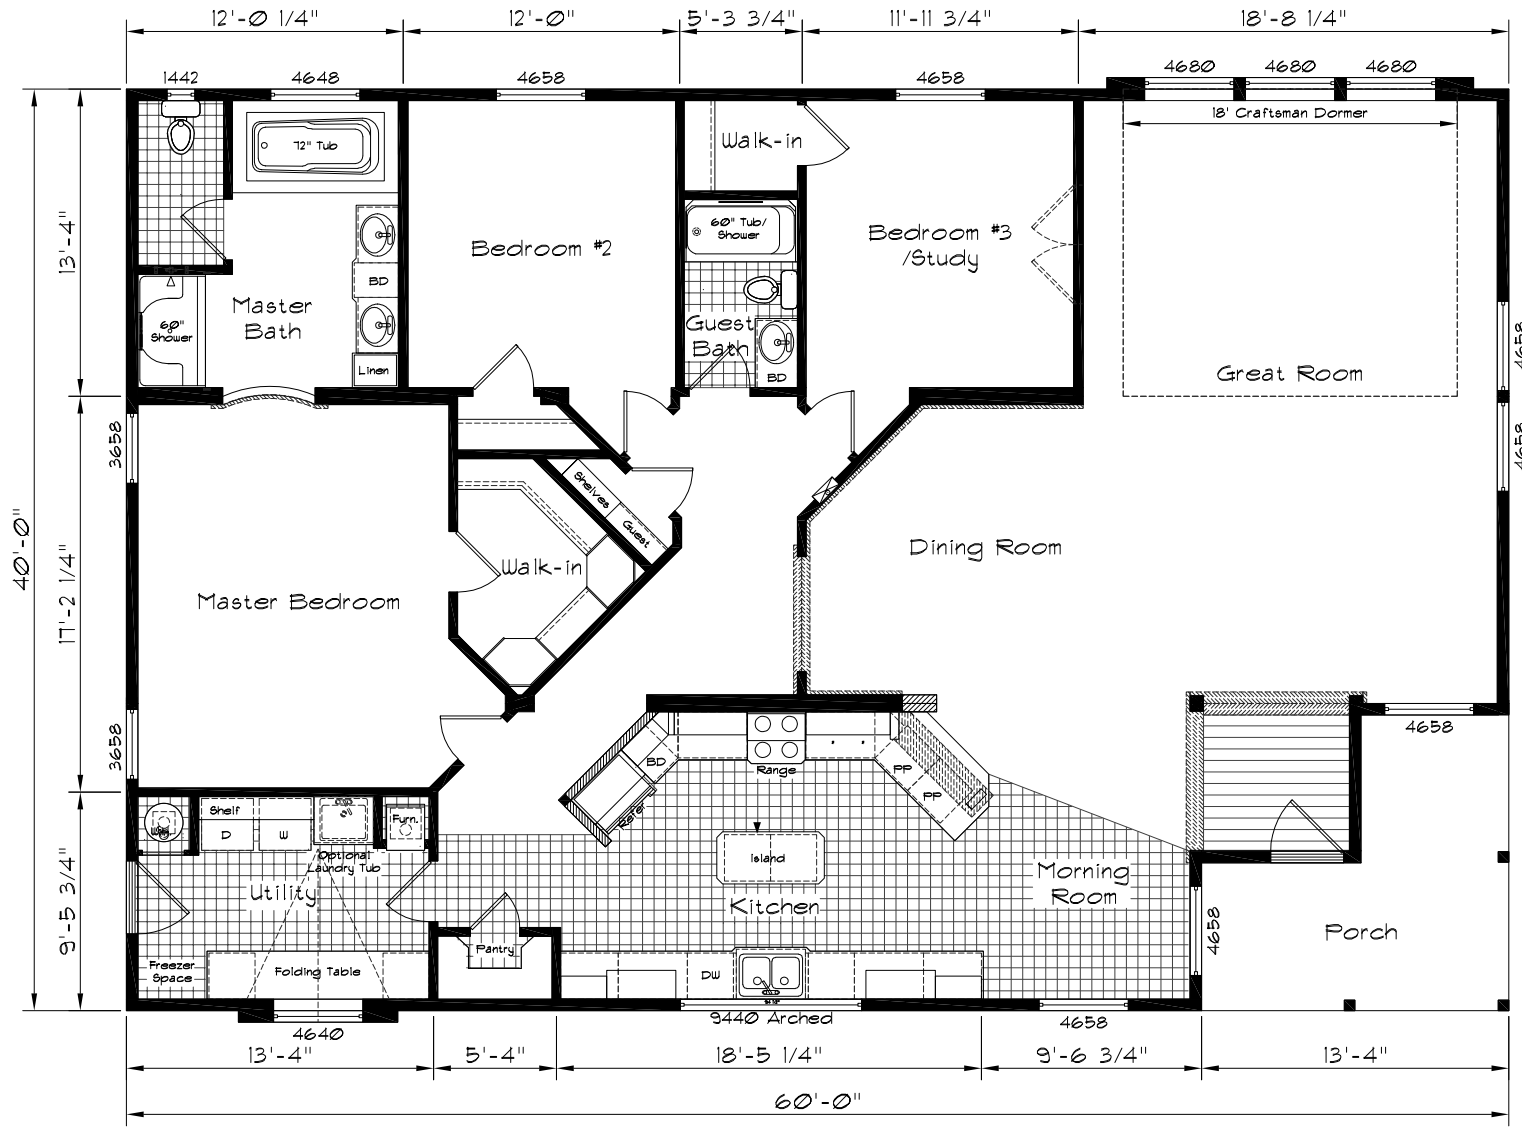

Grand Manor

Model: 6004
 3 Bedroom, 2 Bath
 2271 Square Feet
 Floor Size
 60'-0" x 40'-0"