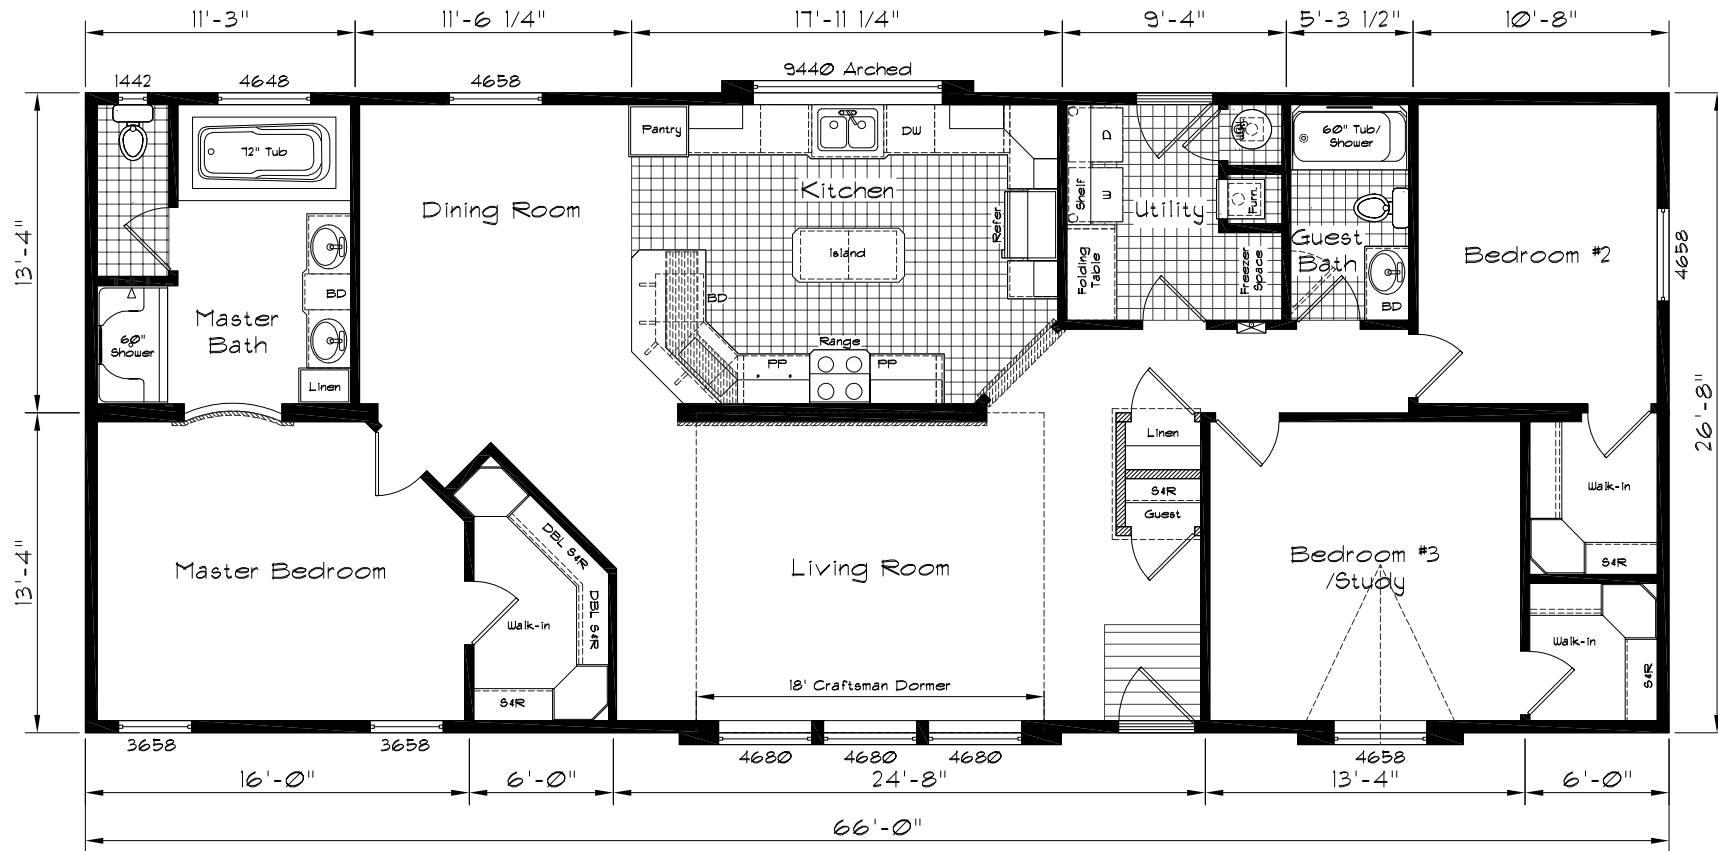

Grand Manor

Model: 6002
 3 Bedroom, 2 Bath
 1760 Square Feet
 Floor Size
 66'-0" x 26'-8"