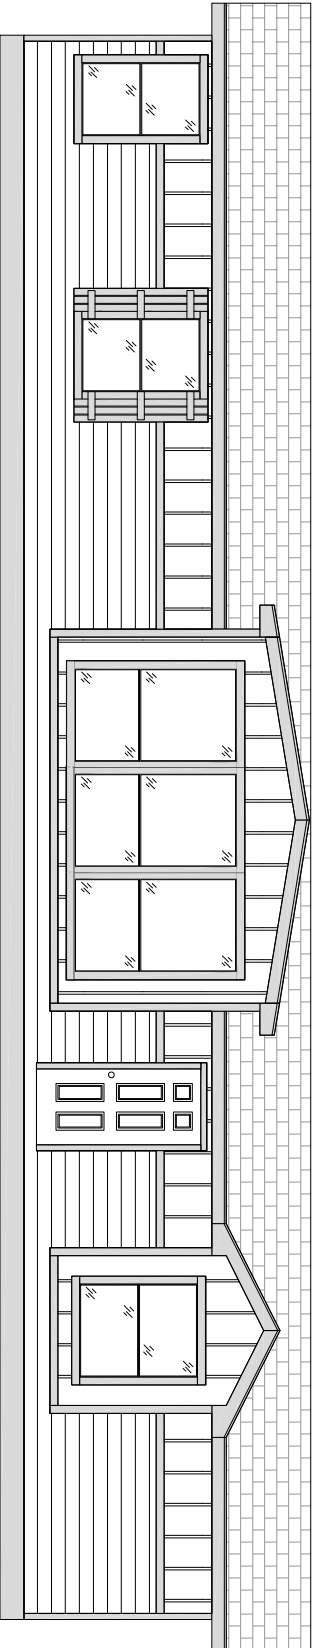

Grand Manor

Model: 6002

3 Bedroom, 2 Bath

1760 Square Feet

Floor Size

66'-0" X 26'-8"