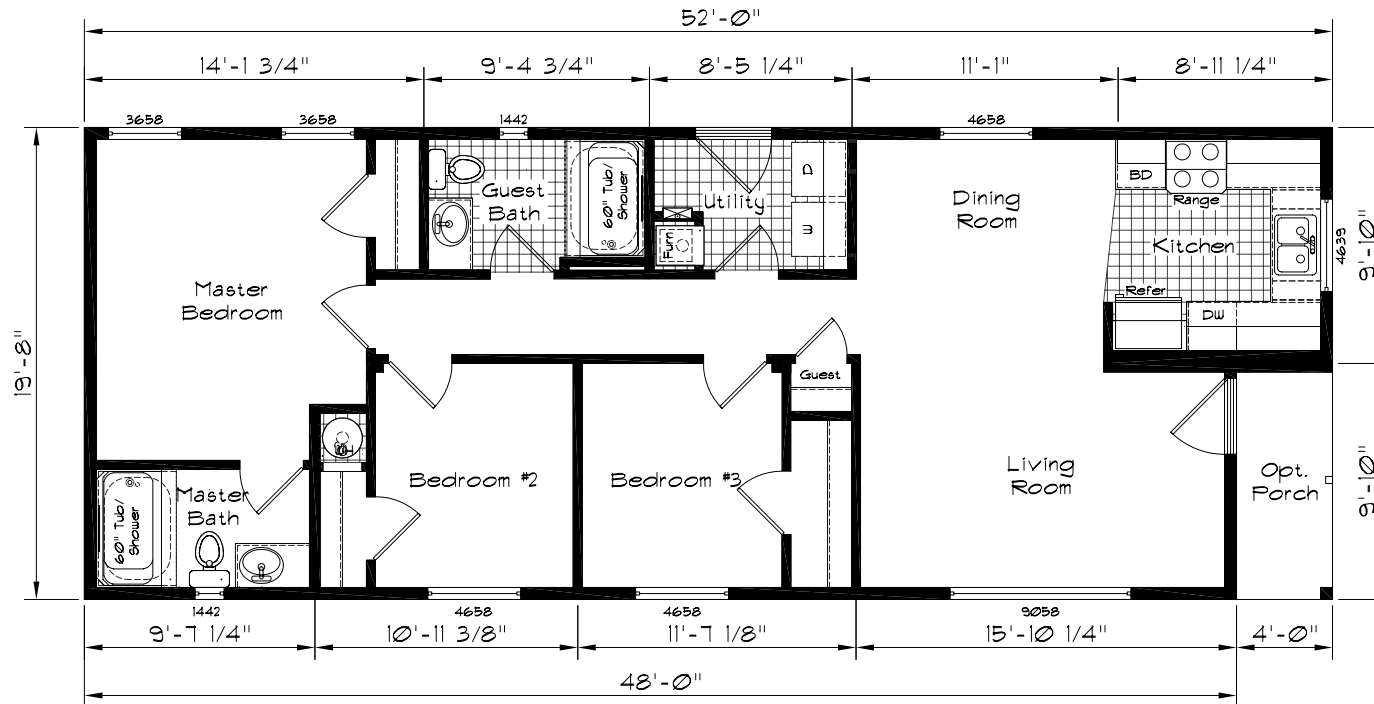

Cedar Canyon

Model: 2026
 3 Bedroom, 2 Bath
 984 Square Feet
 Floor Size
 52'-0" x 19'-8"