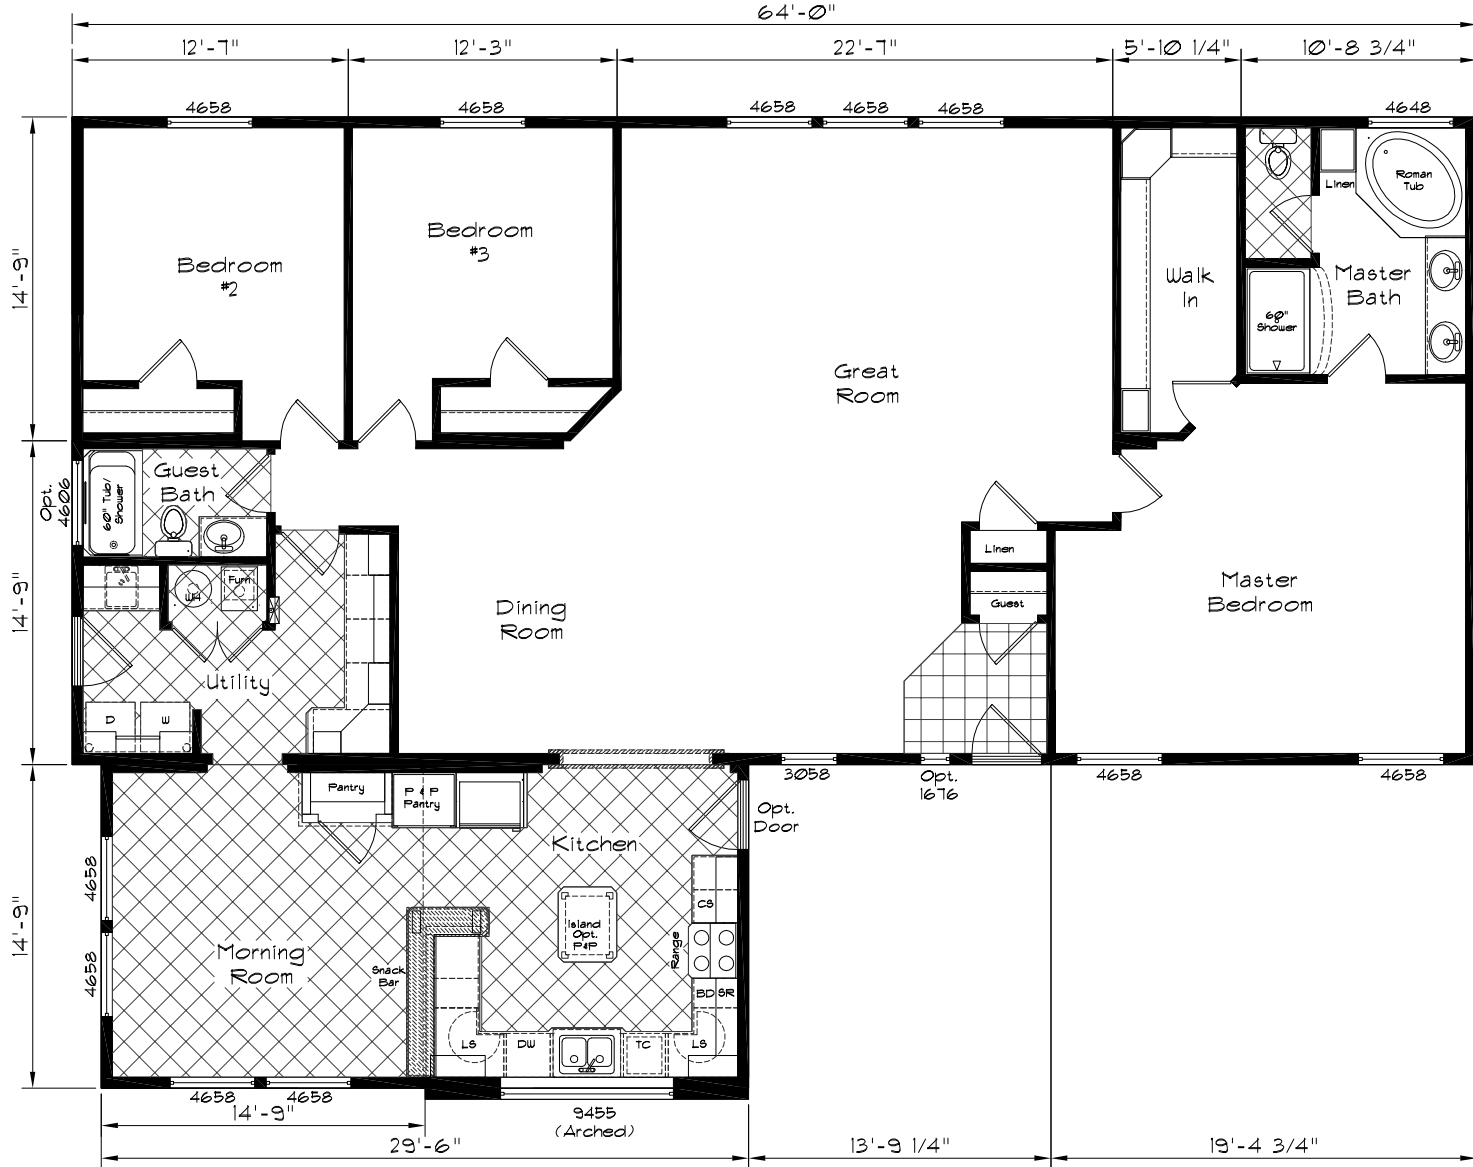

# Stonebridge

Version A

Model: 5502  
 3 Bedroom, 2 Bath  
 2323 Square Feet  
 Floor Size  
 64'-0" x 44'-3"