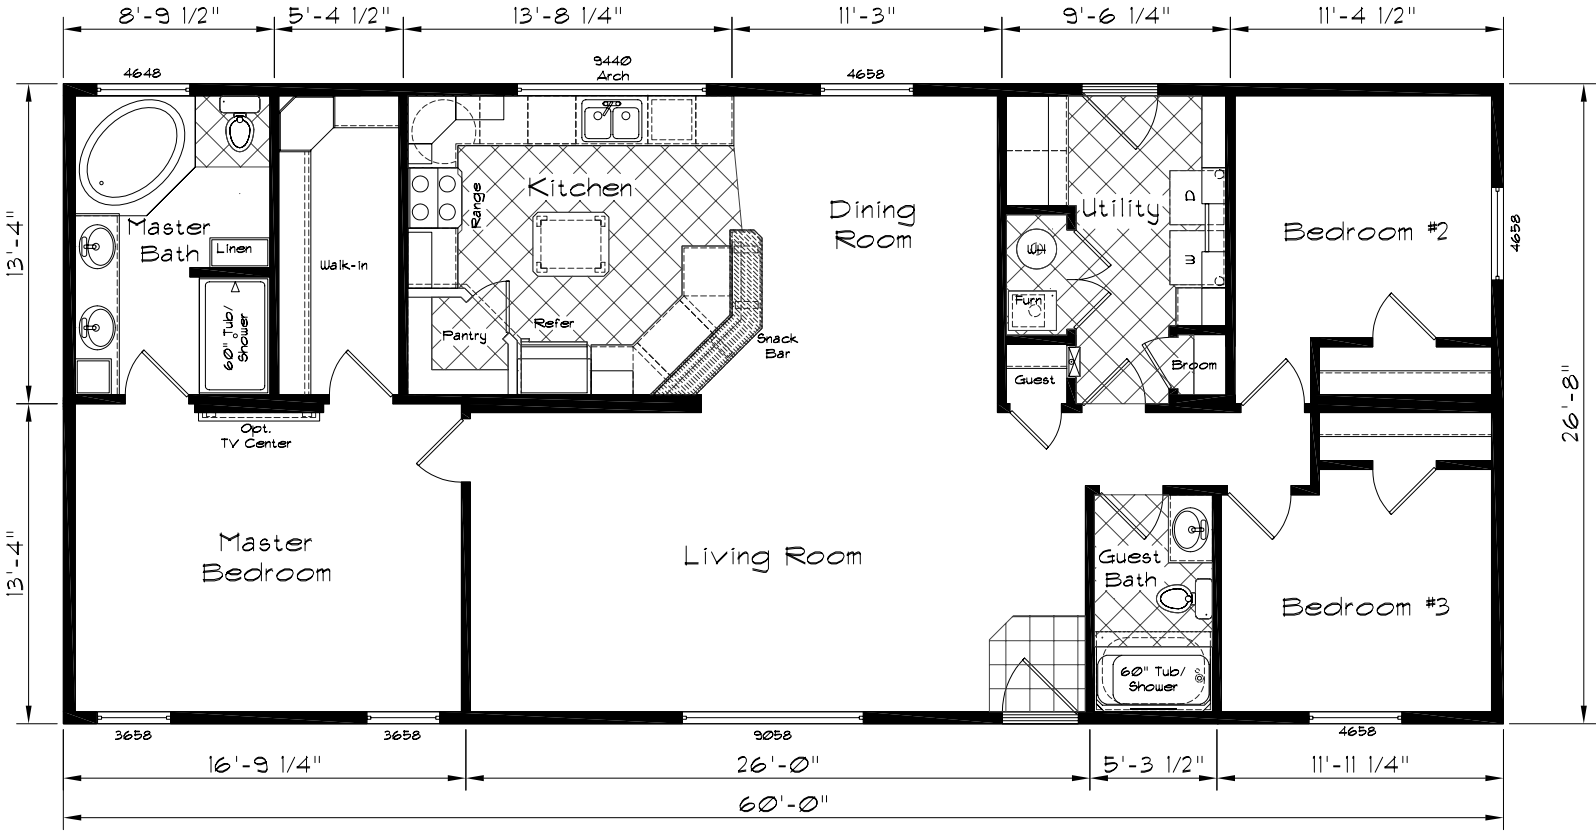

# Stonebridge

Model: 5501  
 3 Bedroom, 2 Bath  
 Floor Size:  
 60'-0" x 26'-8"  
 1600 Square Feet