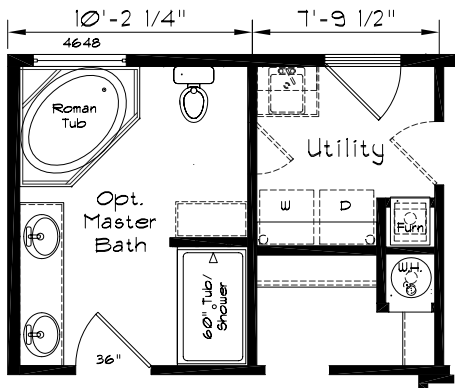

Pinehurst

Model: 2505
4 Bedroom, 2 Bath
1867 Square Feet
Floor Size
10'-0" x 26'-8"