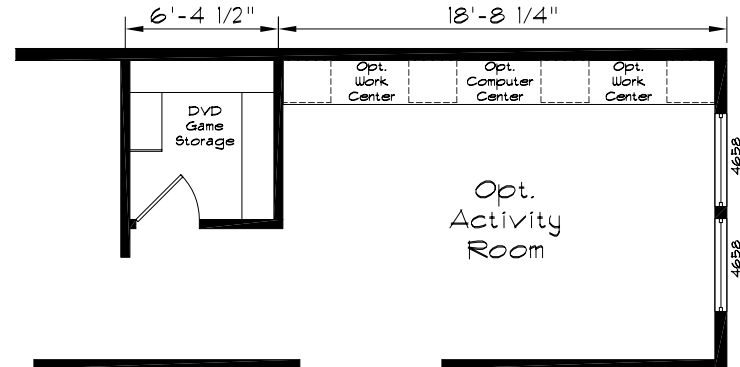

Pinehurst

Model: 2505
4 Bedroom, 2 Bath
1867 Square Feet
Floor Size
10'-0" x 26'-8"