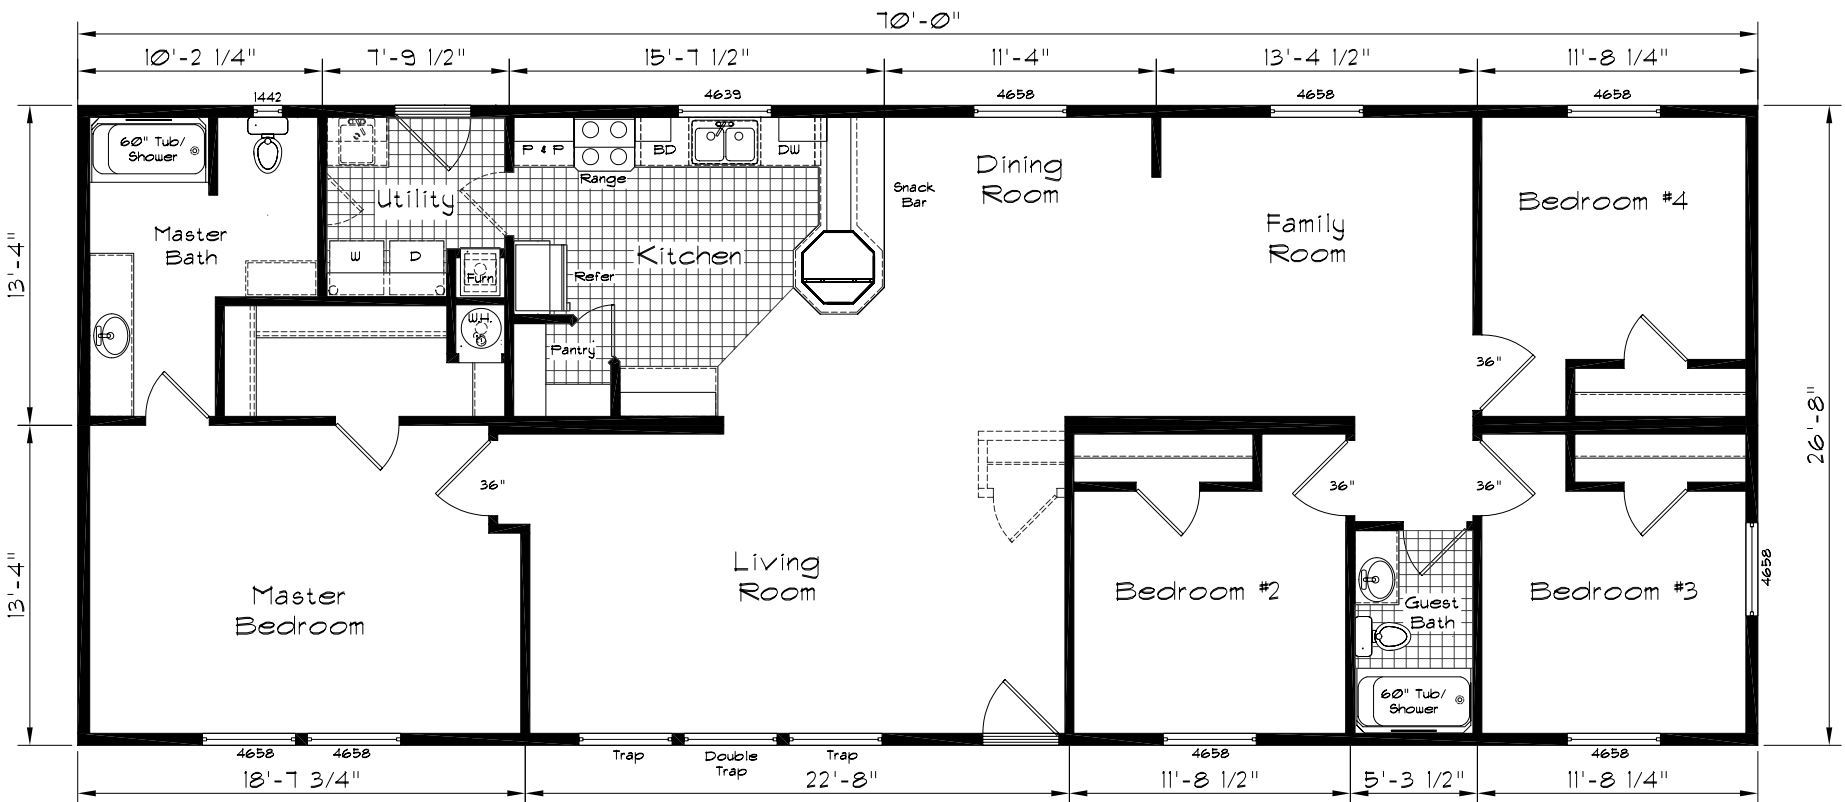

Pinehurst

Model: 2505
4 Bedroom, 2 Bath
1867 Square Feet
Floor Size
10'-0" x 26'-8"