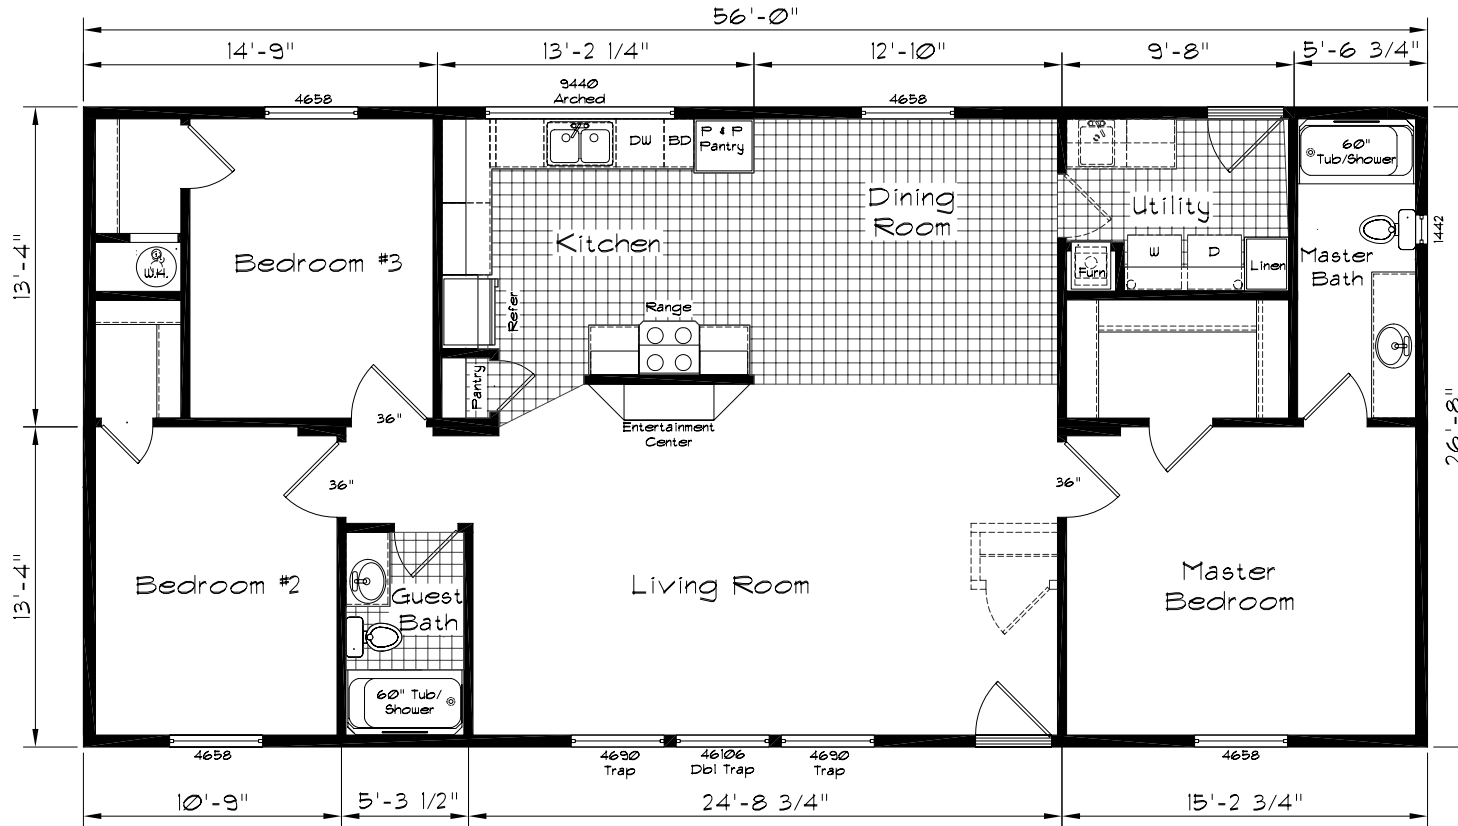

Pinehurst

Model: 2504
3 Bedroom, 2 Bath
1494 Square Feet
Floor Size
56'-0" x 26'-8"