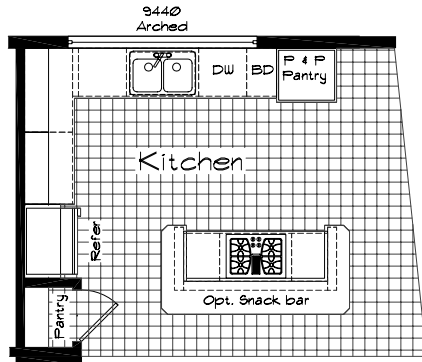

Pinehurst

Model: 2504
3 Bedroom, 2 Bath
1494 Square Feet
Floor Size
56'-0" x 26'-8"