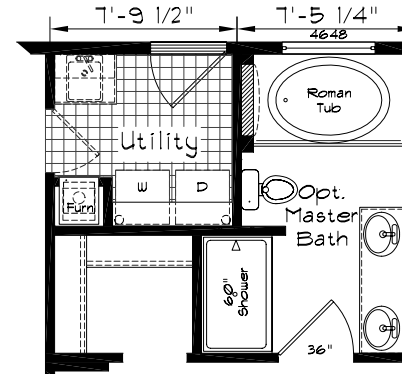

Pinehurst

Model: 2504
3 Bedroom, 2 Bath
1494 Square Feet
Floor Size
56'-0" x 26'-8"