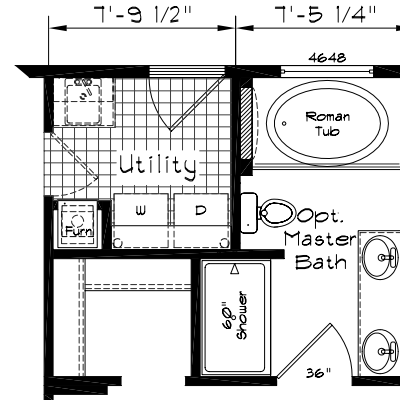

Pinehurst

Model: 2503
3 Bedroom, 2 Bath
1387 Square Feet
Floor Size
52'-0" x 26'-8"