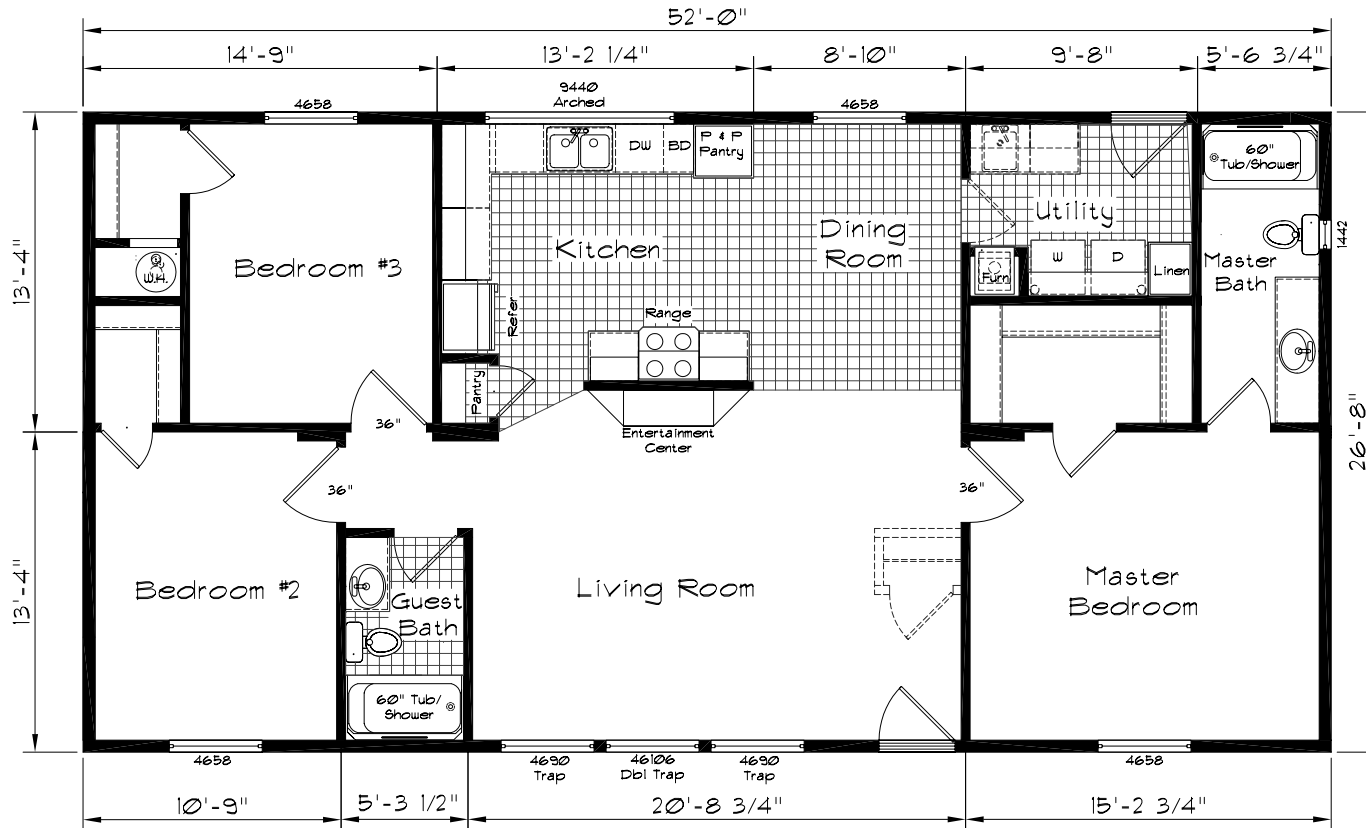

Pinehurst

Model: 2503
3 Bedroom, 2 Bath
1387 Square Feet
Floor Size
52'-0" x 26'-8"