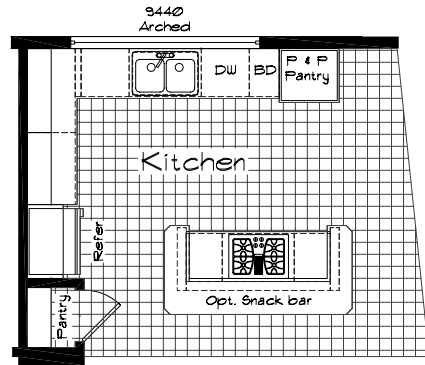

Pinehurst

Model: 2503
3 Bedroom, 2 Bath
1387 Square Feet
Floor Size
52'-0" x 26'-8"