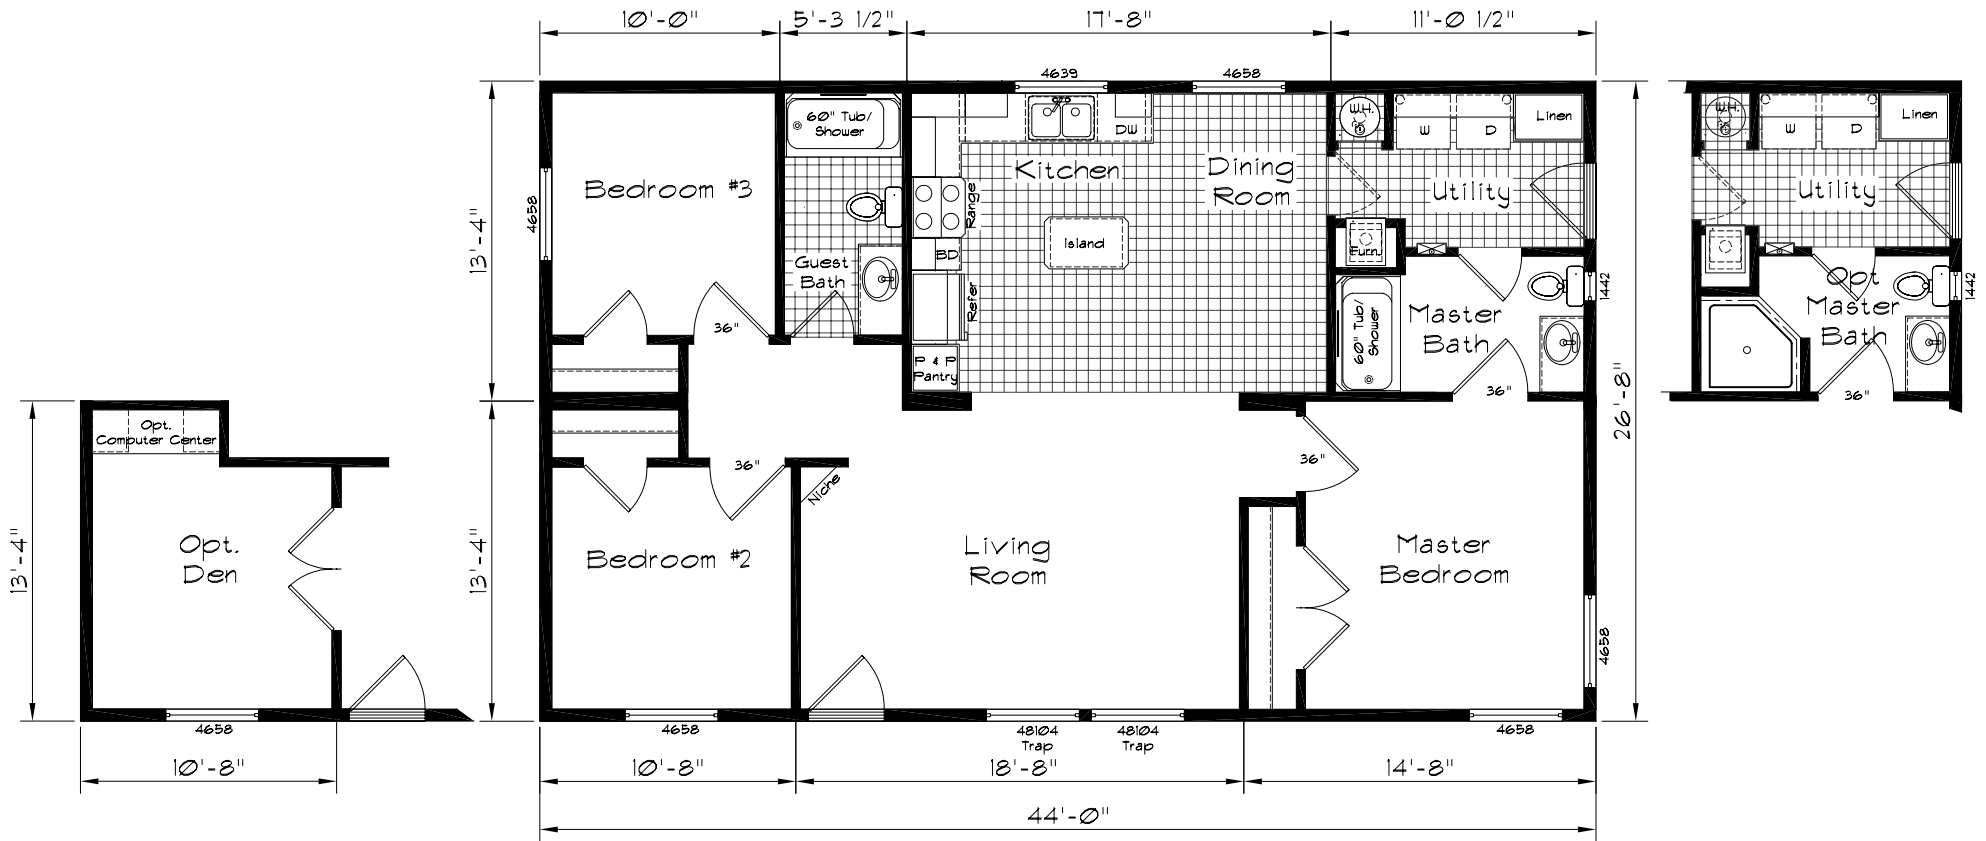

# Pinehurst

Model: 2501  
3 Bedroom, 2 Bath  
1174 Square Feet  
Floor Size  
44'-0" x 26'-8"