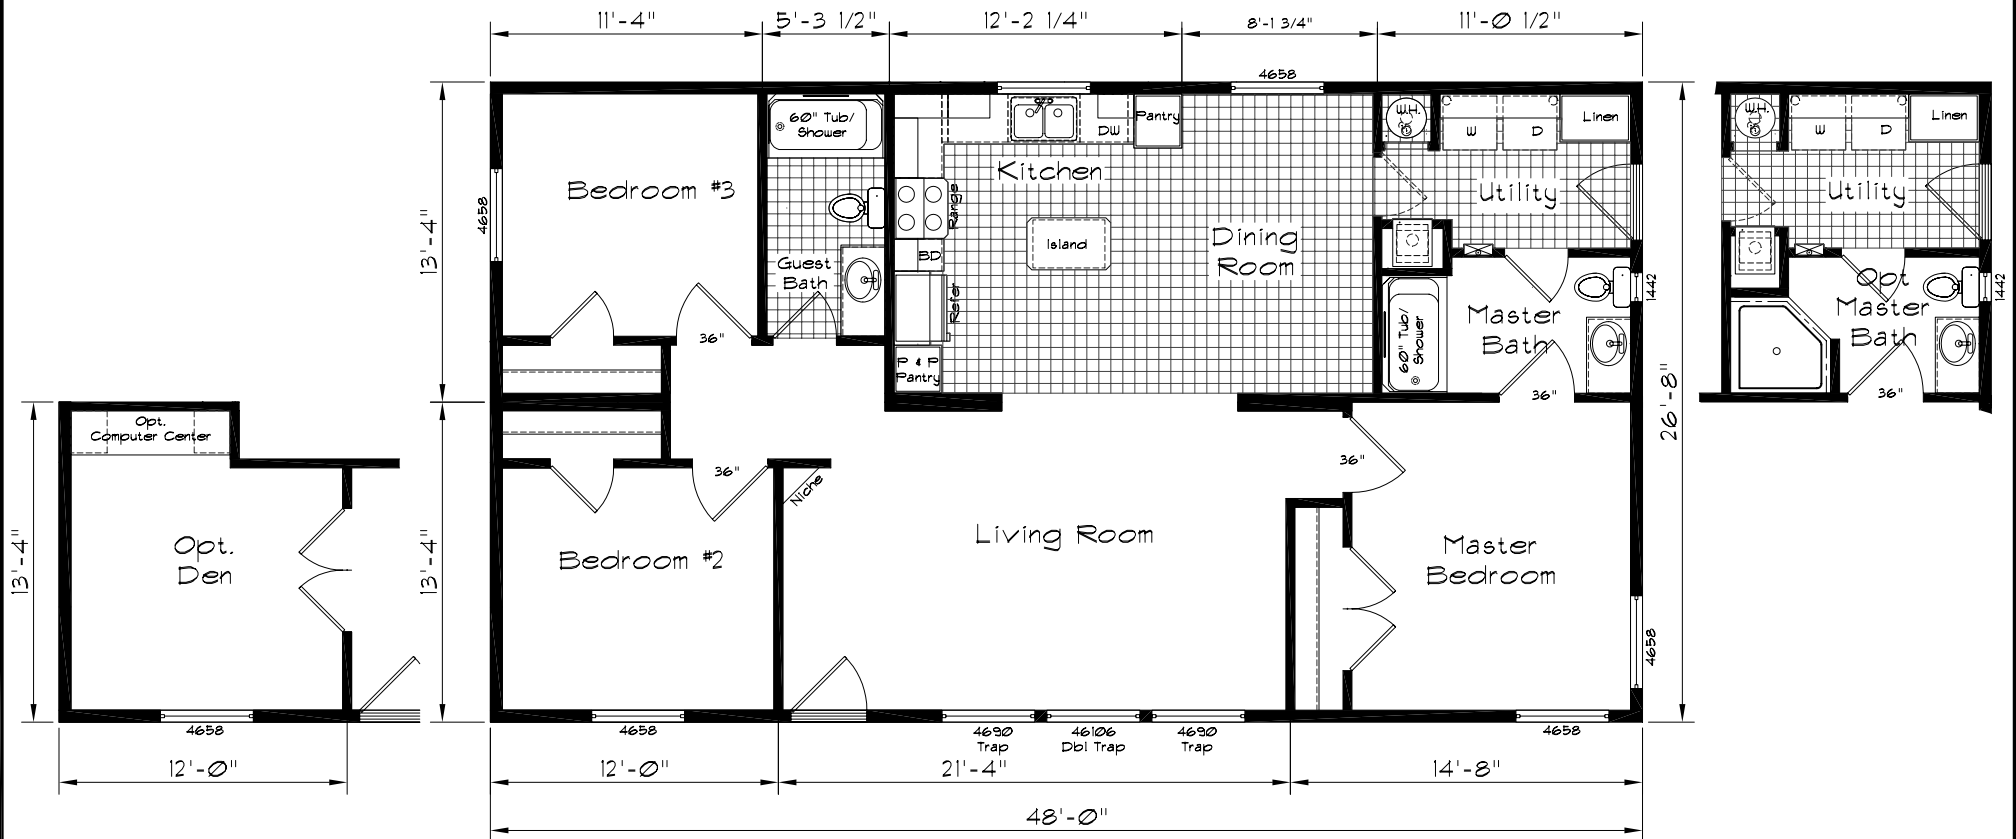

Pinehurst

Model: 2502
3 Bedroom, 2 Bath
1280 Square Feet
Floor Size
48'-0" x 26'-8"