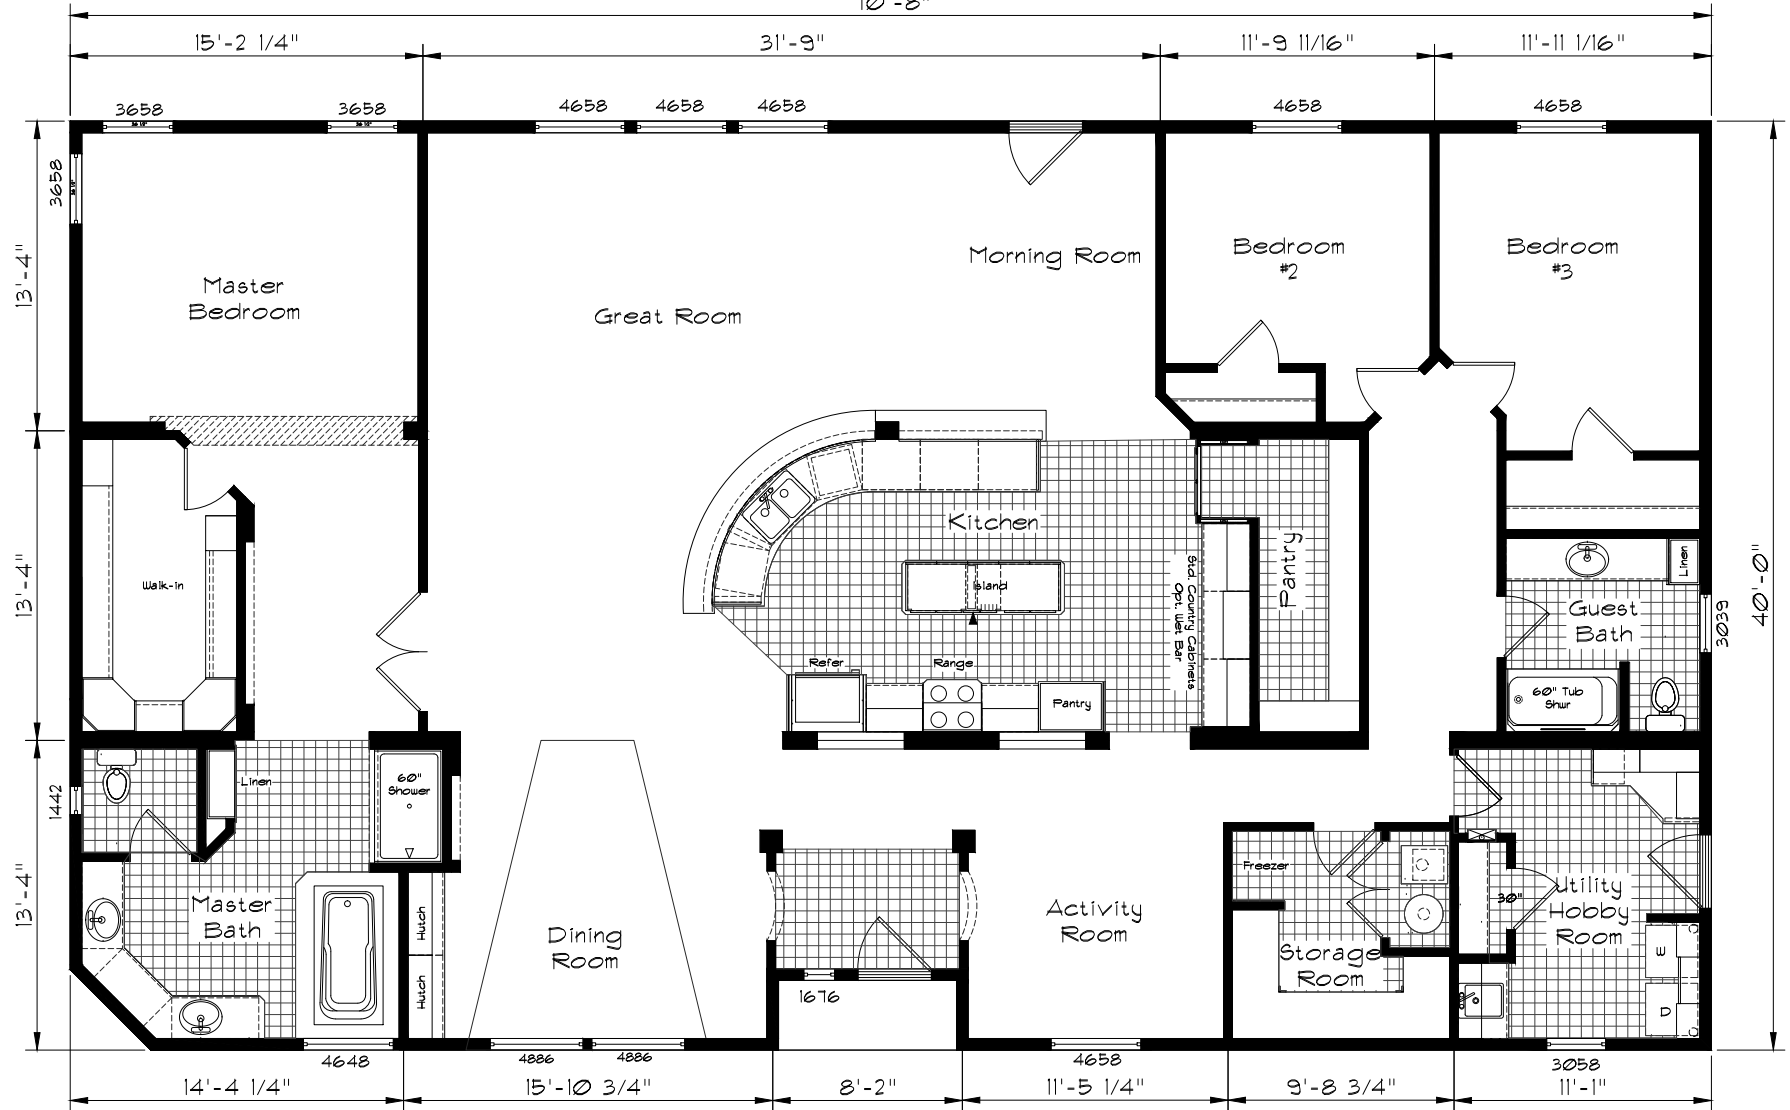

# Pinehurst

70'-8"

Model: 2510  
 3 Bedroom, 2 Bath  
 2797 Square Feet  
 Floor Size  
 70'-8" x 40'-0"