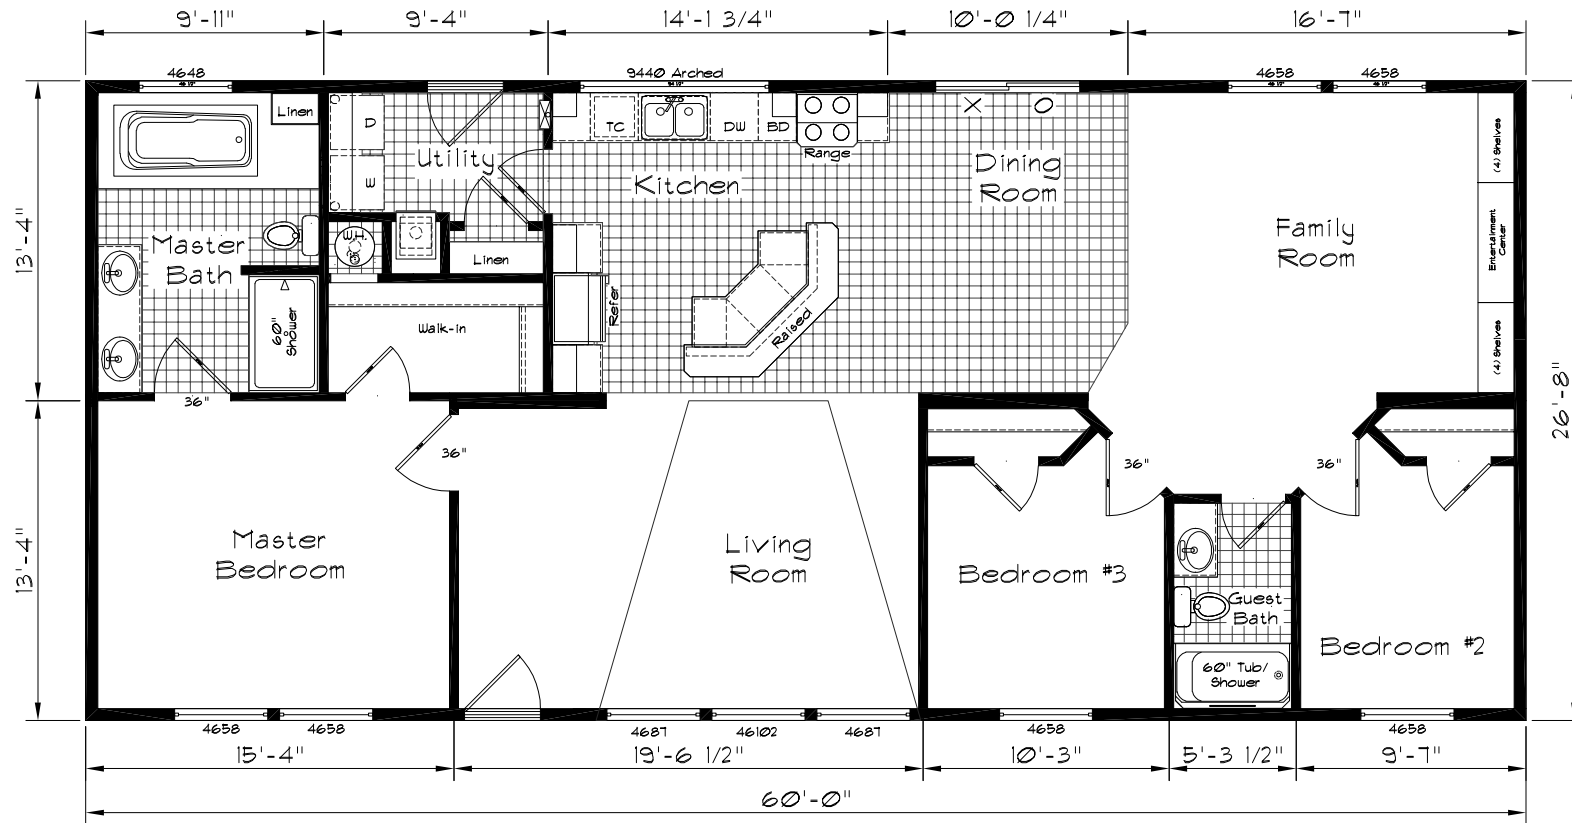

Pinehurst

Model: 2509
3 Bedroom, 2 Bath
1600 Square Feet
Floor Size
60'-0" x 26'-8"