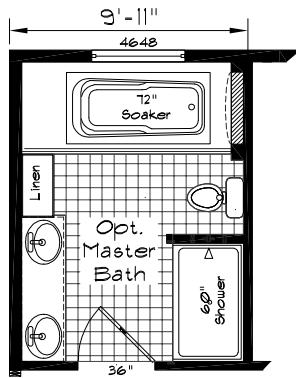

Pinehurst

Model: 2509
3 Bedroom, 2 Bath
1600 Square Feet
Floor Size
60'-0" x 26'-8"