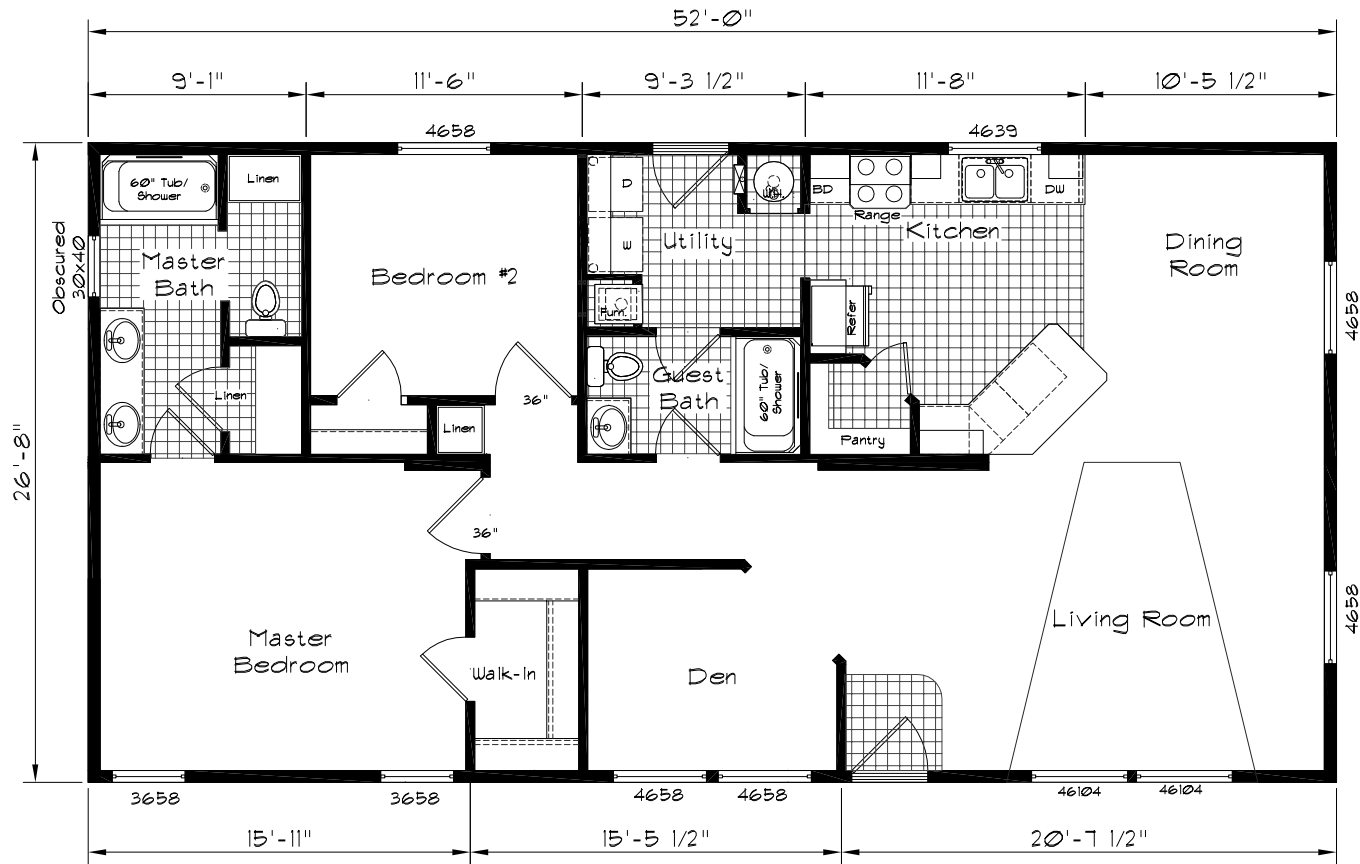

Pinehurst

Model: 2508
3 Bedroom, 2 Bath
1387 Square Feet
Floor Size
52'-0" x 26'-8"