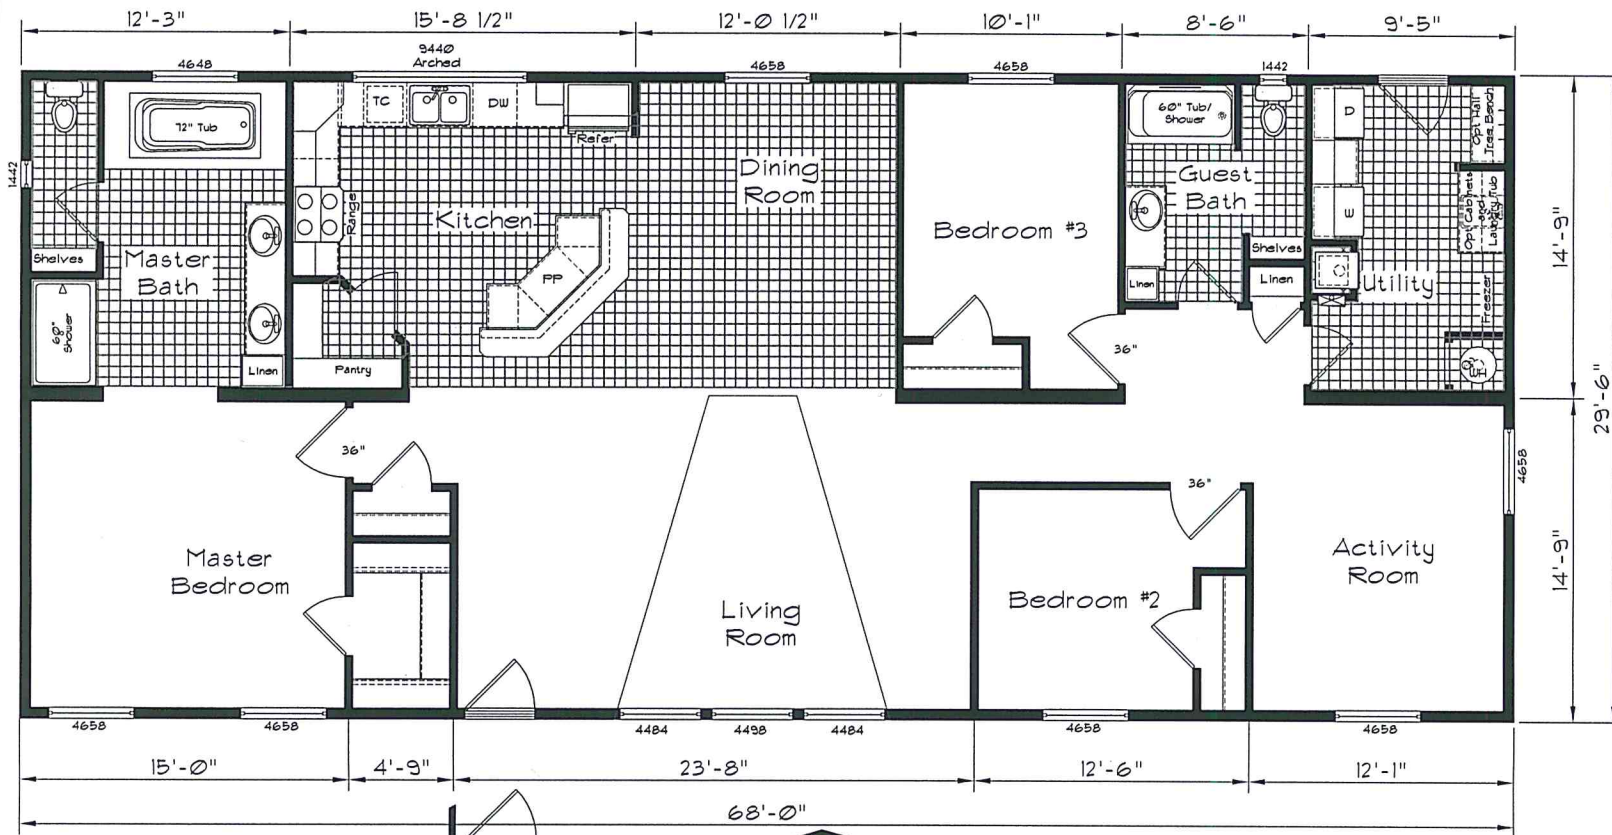

Pinehurst

Model: 2506
 3 Bedroom, 2 Bath
 2006 Square Feet
 Floor Size
 68'-0" x 29'-6"