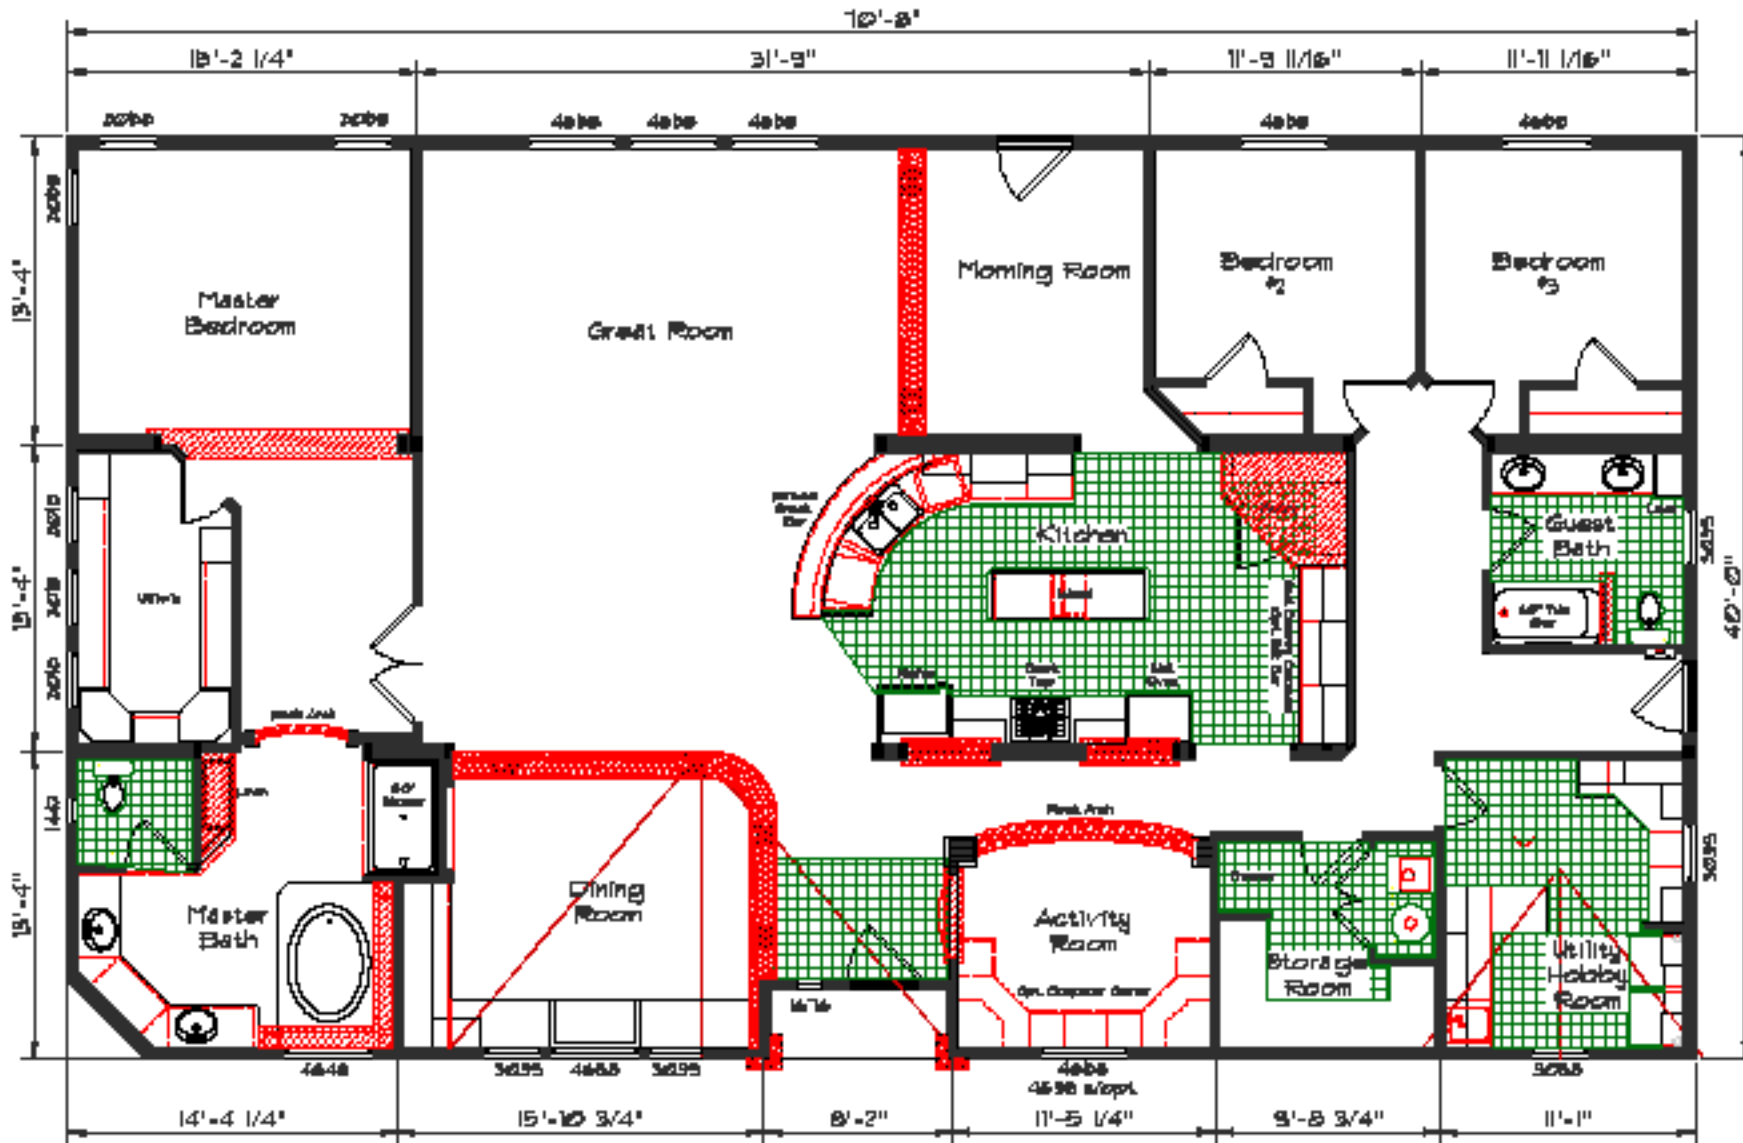

Marquis Manor

Model: 4505
 3 Bedroom, 2 Bath
 2797 Square Feet
 Floor Size
 10'-8" x 40'-0"