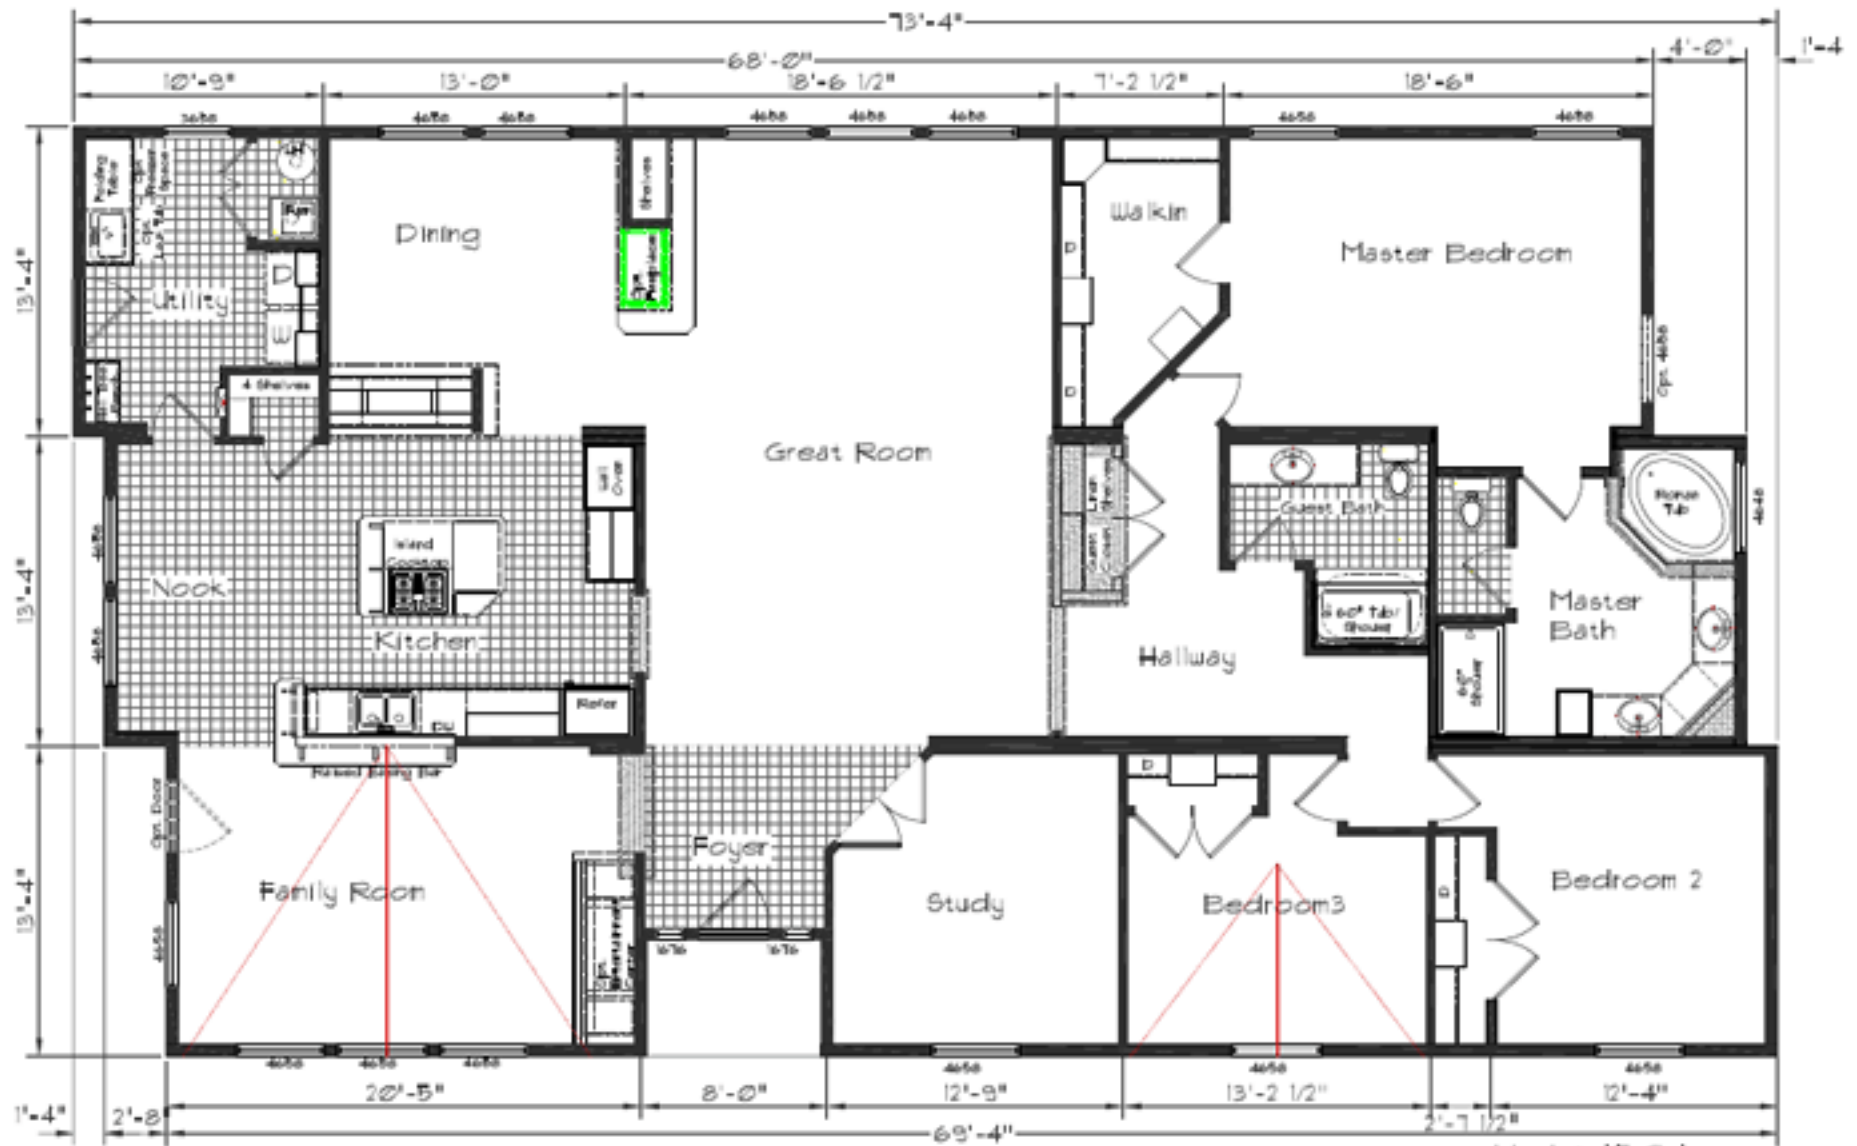

Marquis Manor

Model: 4504
 3 Bedroom, 2 Bath
 2743 Square Feet
 Floor Size
 68'-0" - 70'-8" - 69'-4" x 40'-0"