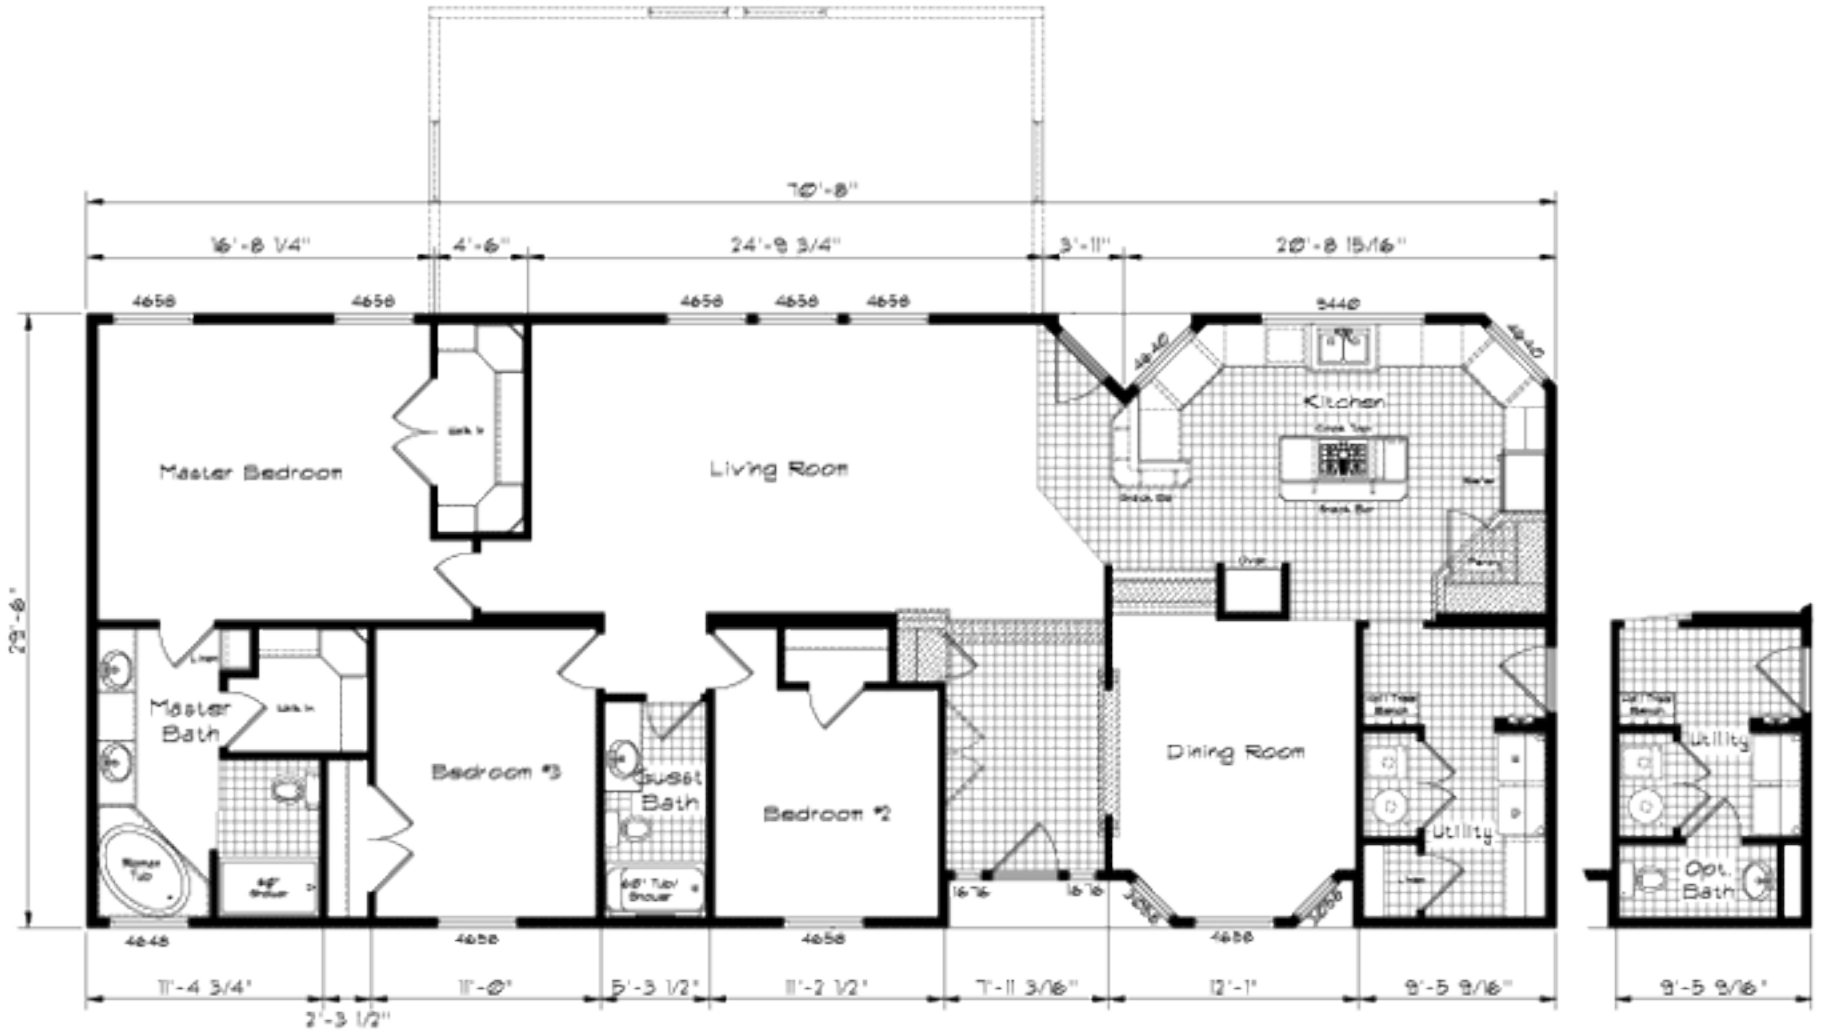

Marquis Manor

Model: 4501
 3 Bedroom, 2 Bath
 2079 Square Feet
 Floor Size
 10'-8"x29'-6"