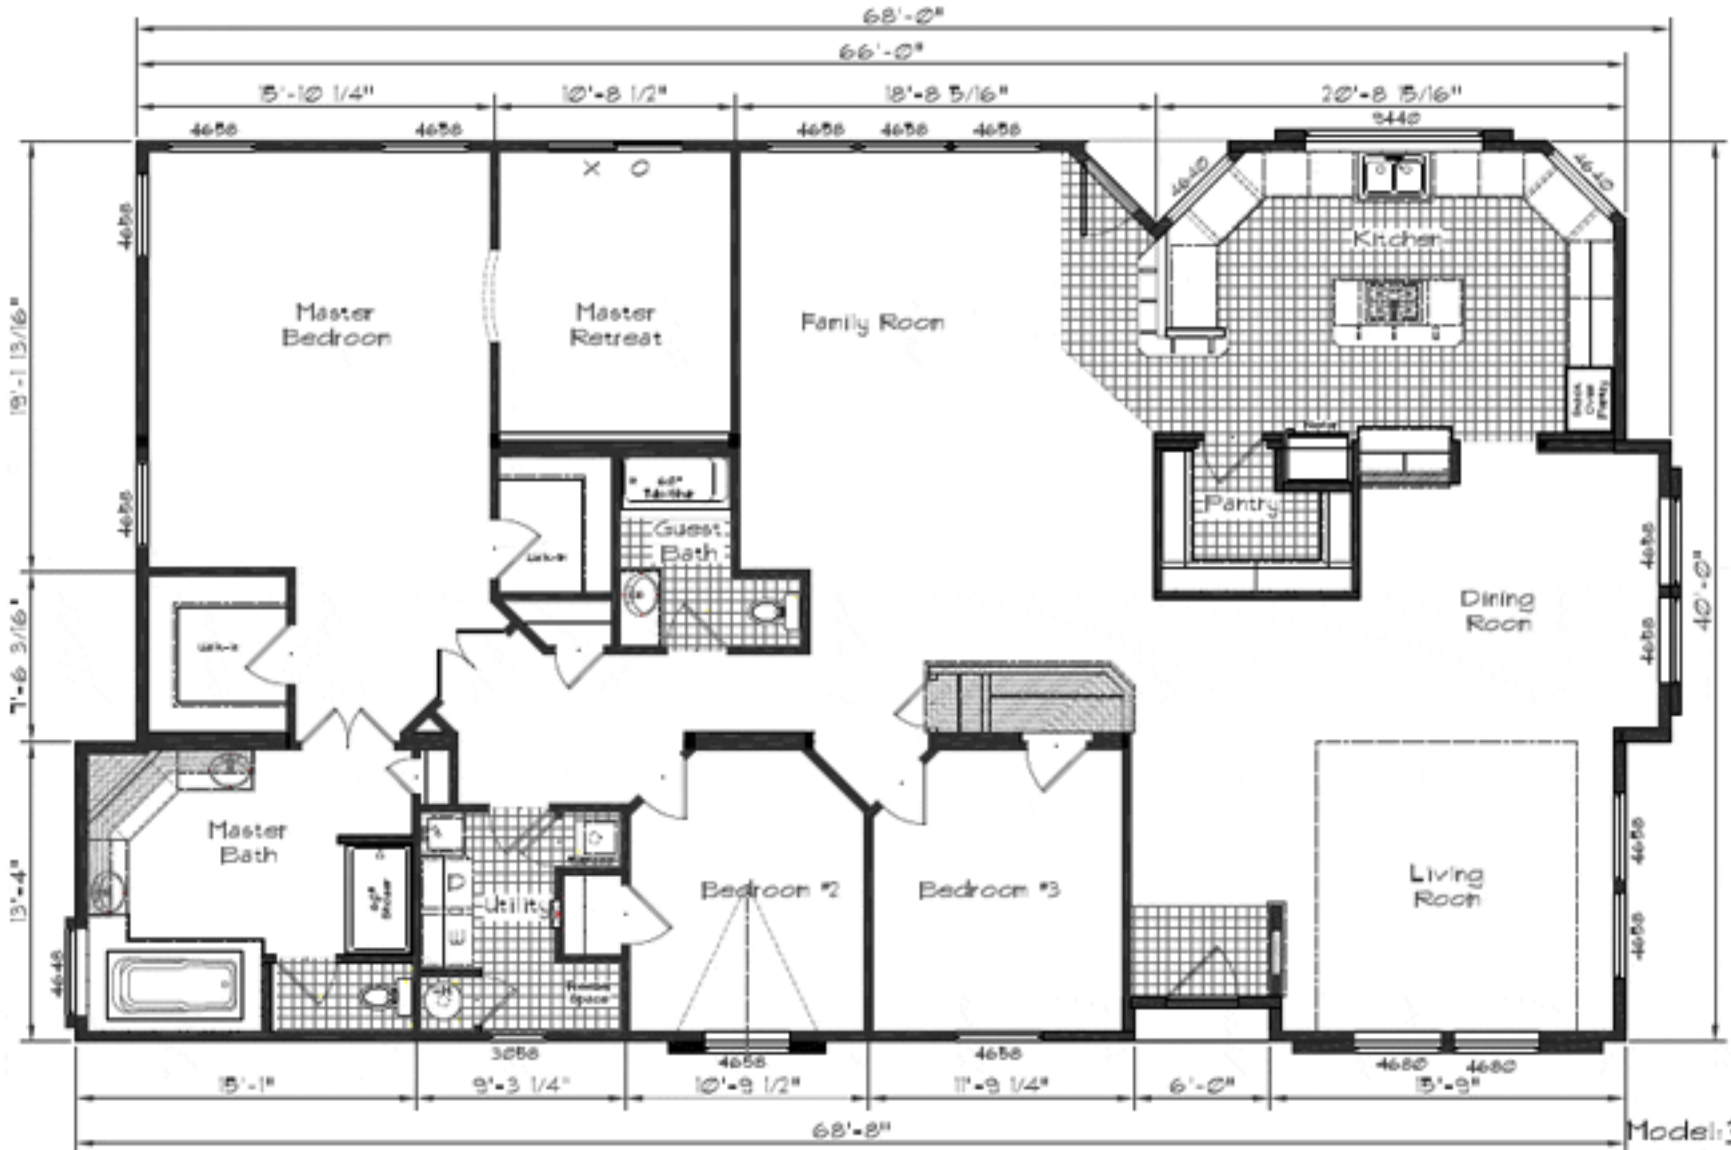

# GOLDEN STATE.

Model: 3014  
 3 Bedroom, 2 Bath  
 2674 Square Feet  
 Floor Size  
 66'-0" / 68'-0" / 68'-8" x 40'-0"