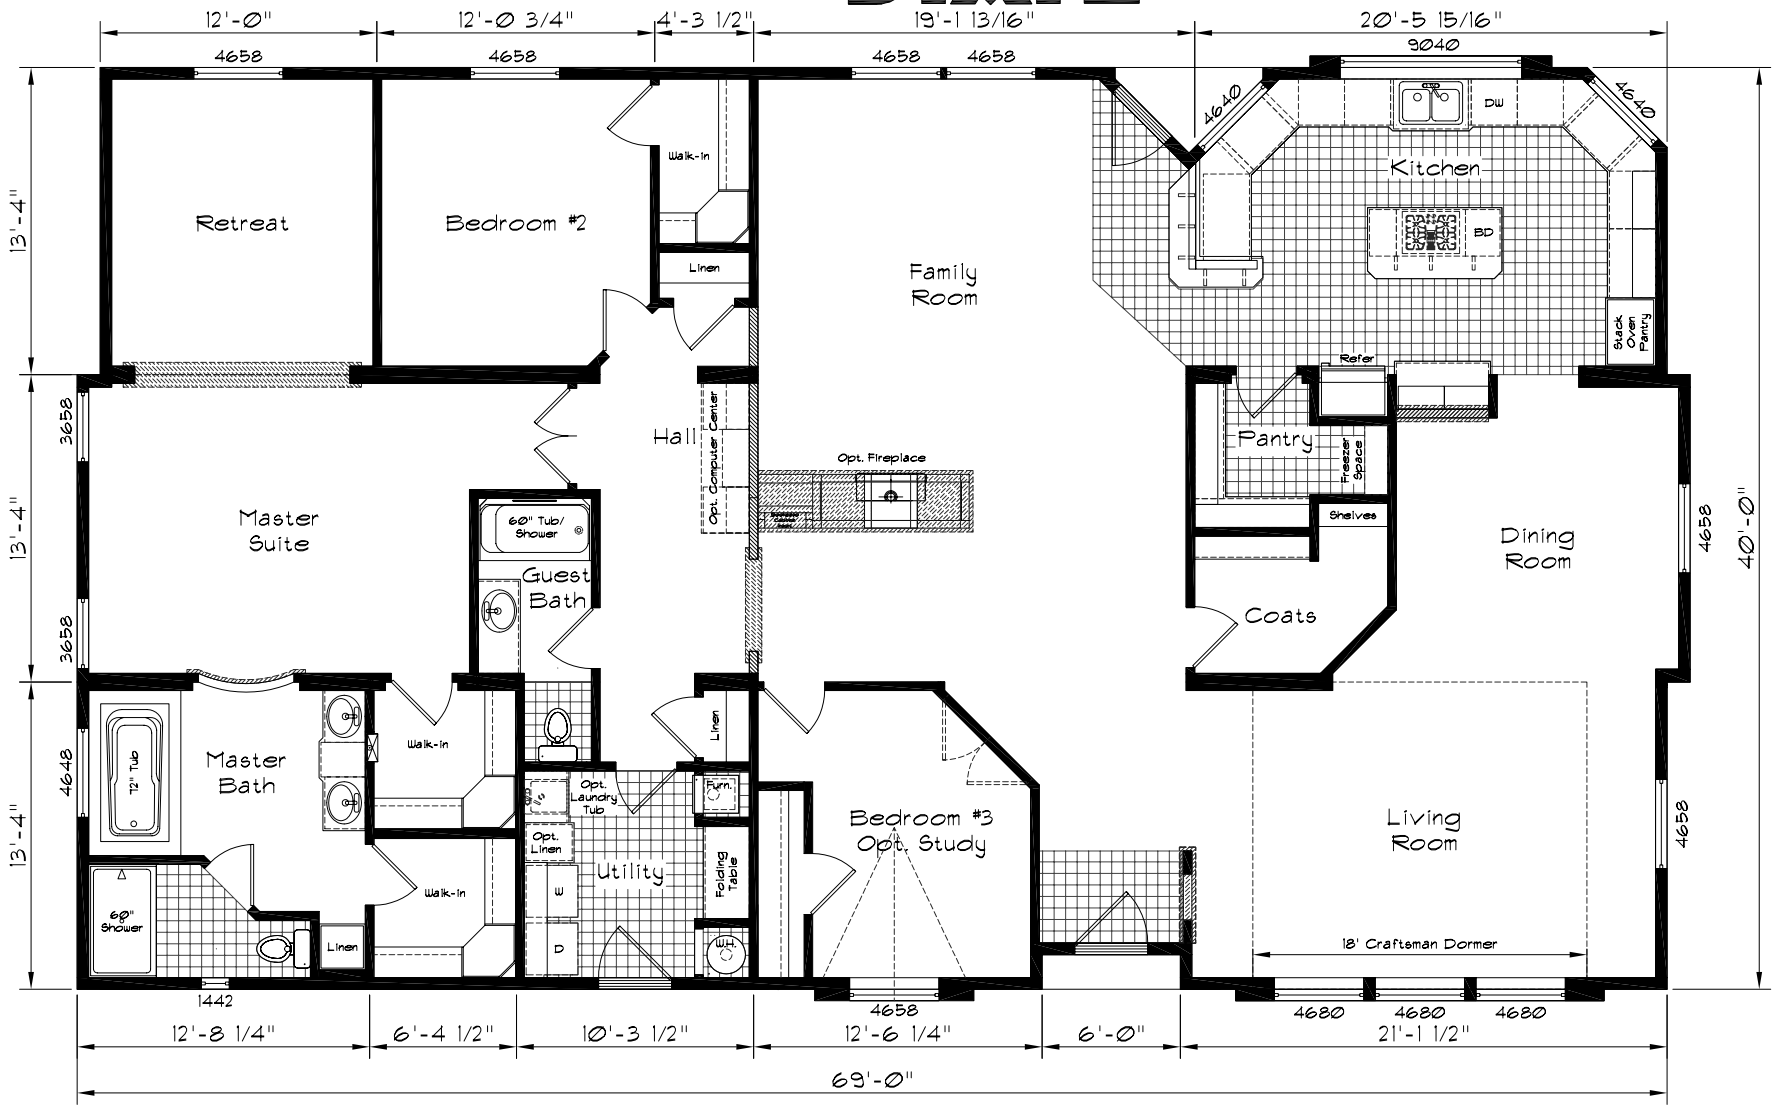

GOLDEN STATE

Model: 3012-Alt.
 3 Bedroom, 2 Bath
 2735 Square Feet
 Floor Size
 70'-0" x 40'-0"