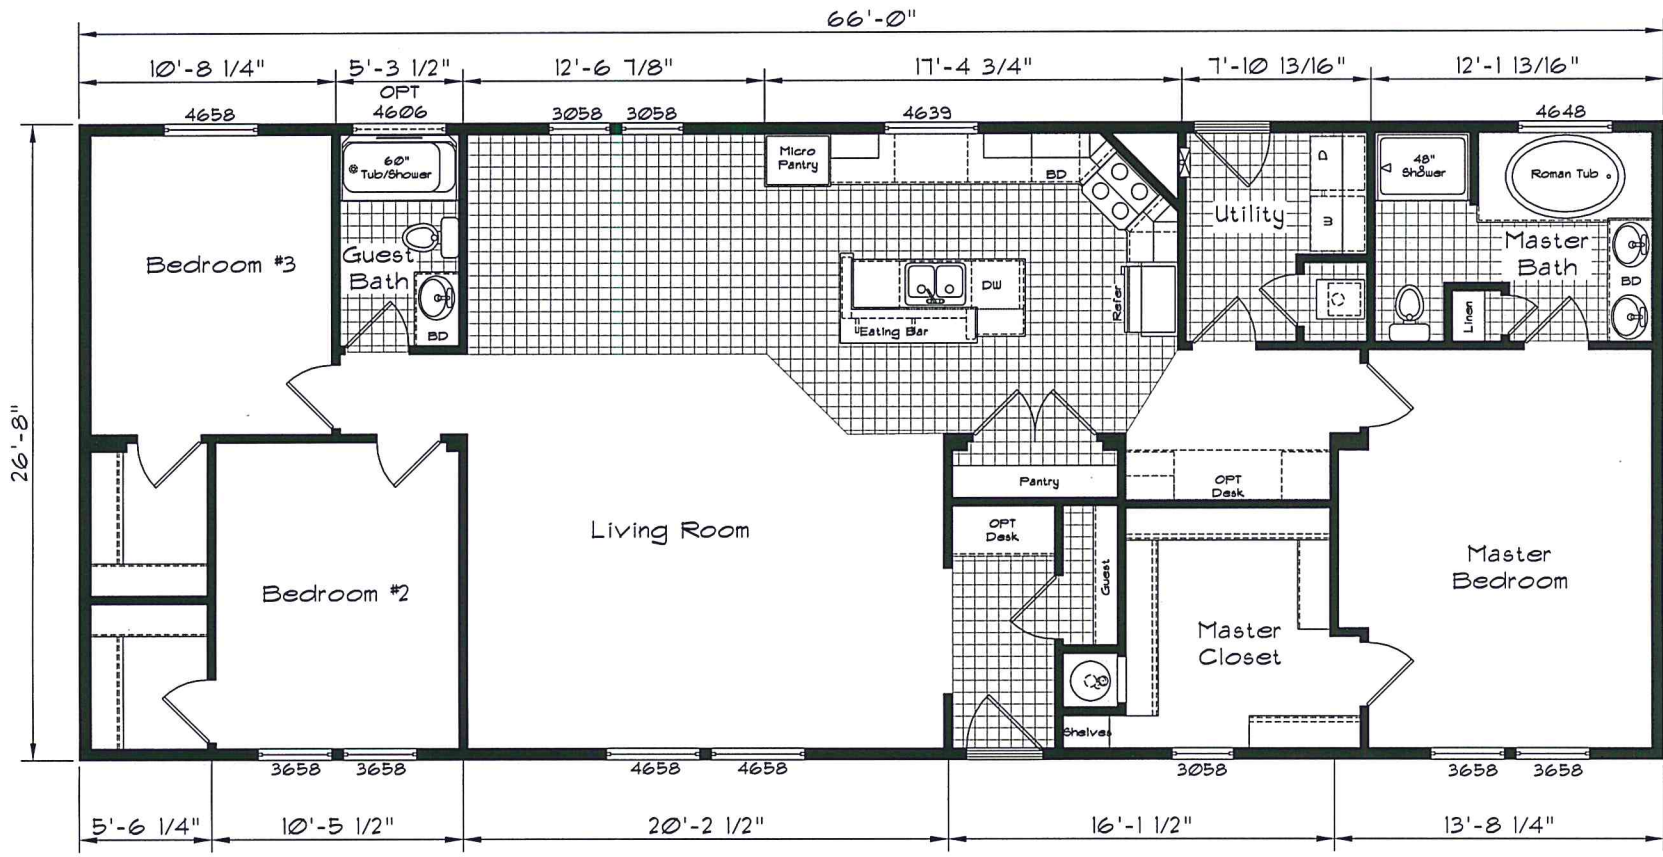

Cedar Canyon

Model: 2075
 3 Bedroom, 2 Bath
 1760 Square Feet
 Actual Floor Size
 66'-8" x 26'-8"