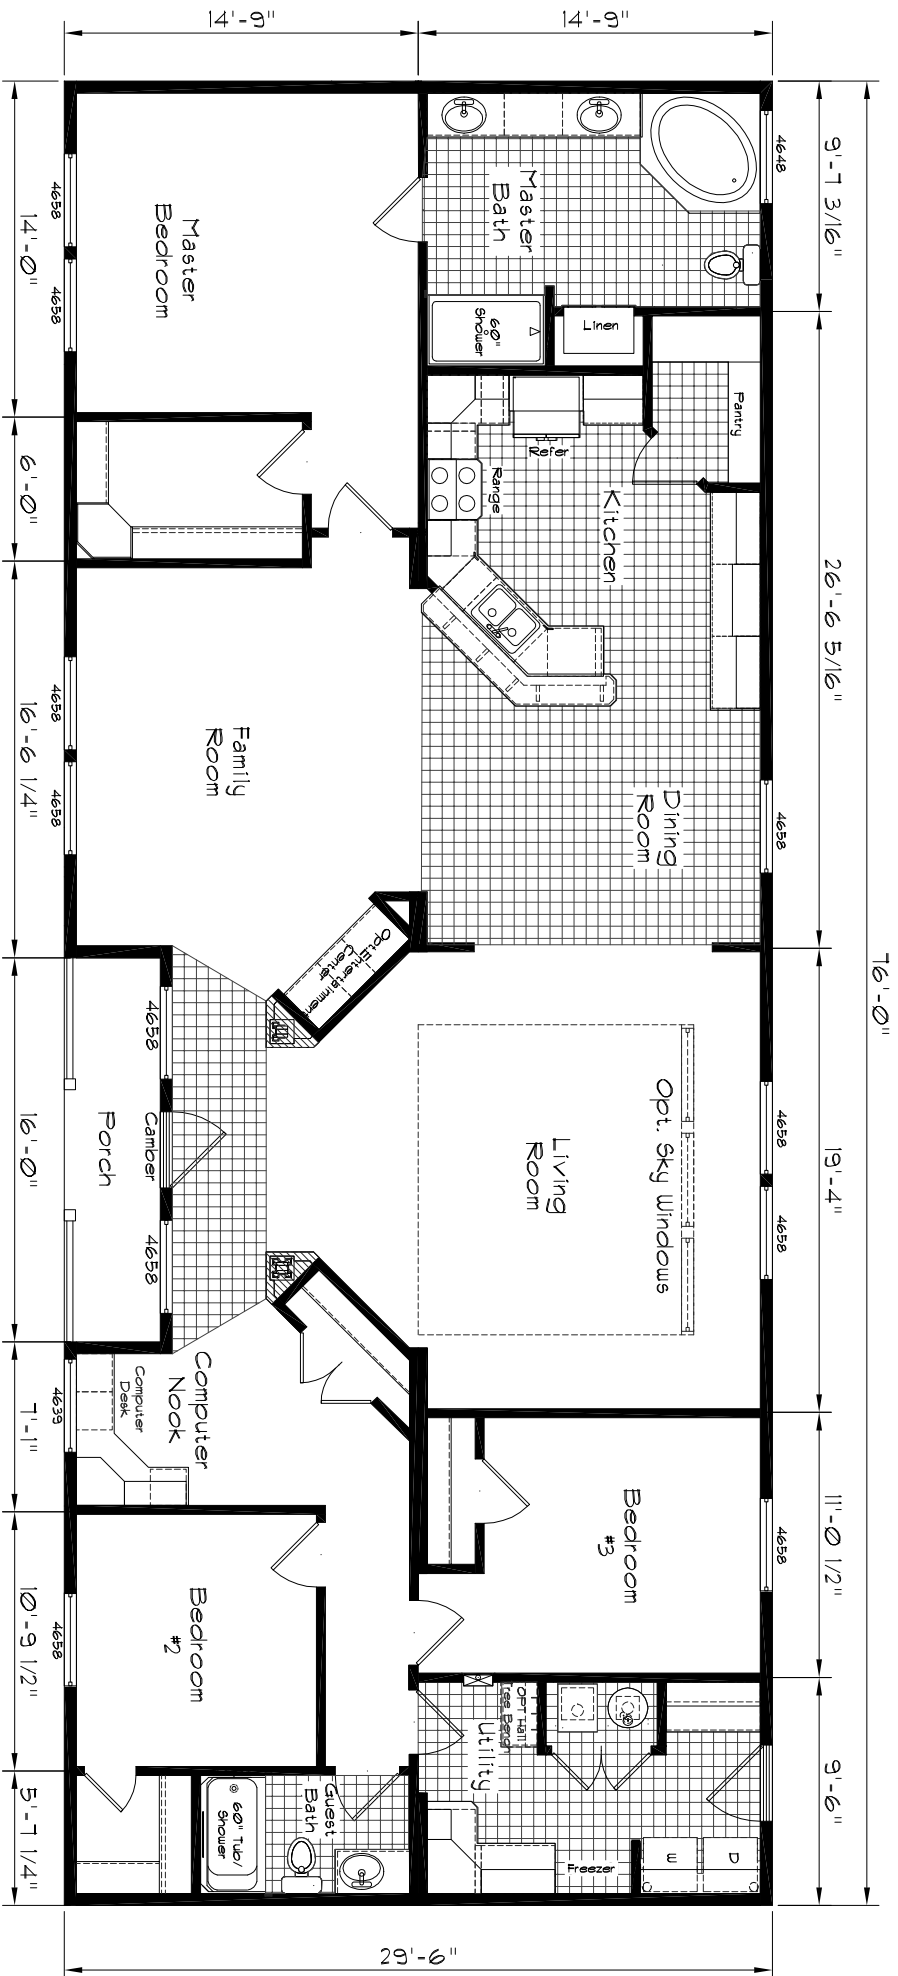

# Cedar Canyon

Model: 2074

3 Bedroom, 2 Bath

2178 (2242 w/Porch) Square Feet

Actual Floor Size

76'-0" x 29'-6"