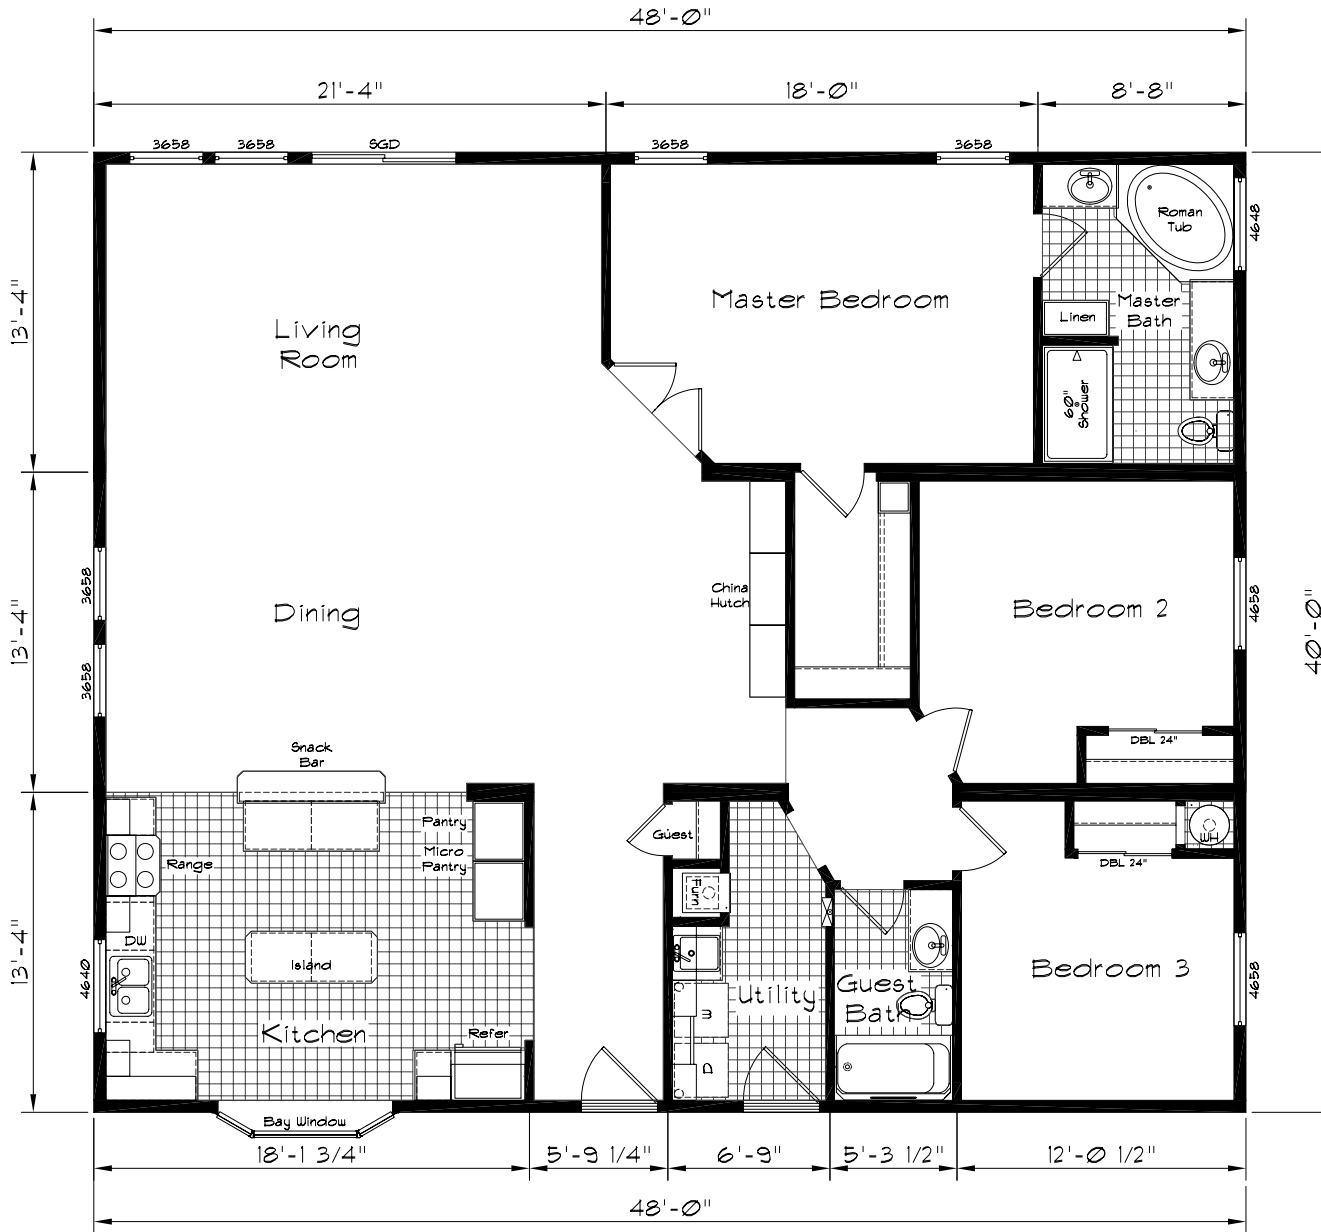

Cedar Canyon

Model: 2073
 3 Bedroom, 2 Bath
 1920 Square Feet
 Floor Size
 48'-0" x 40'-0"