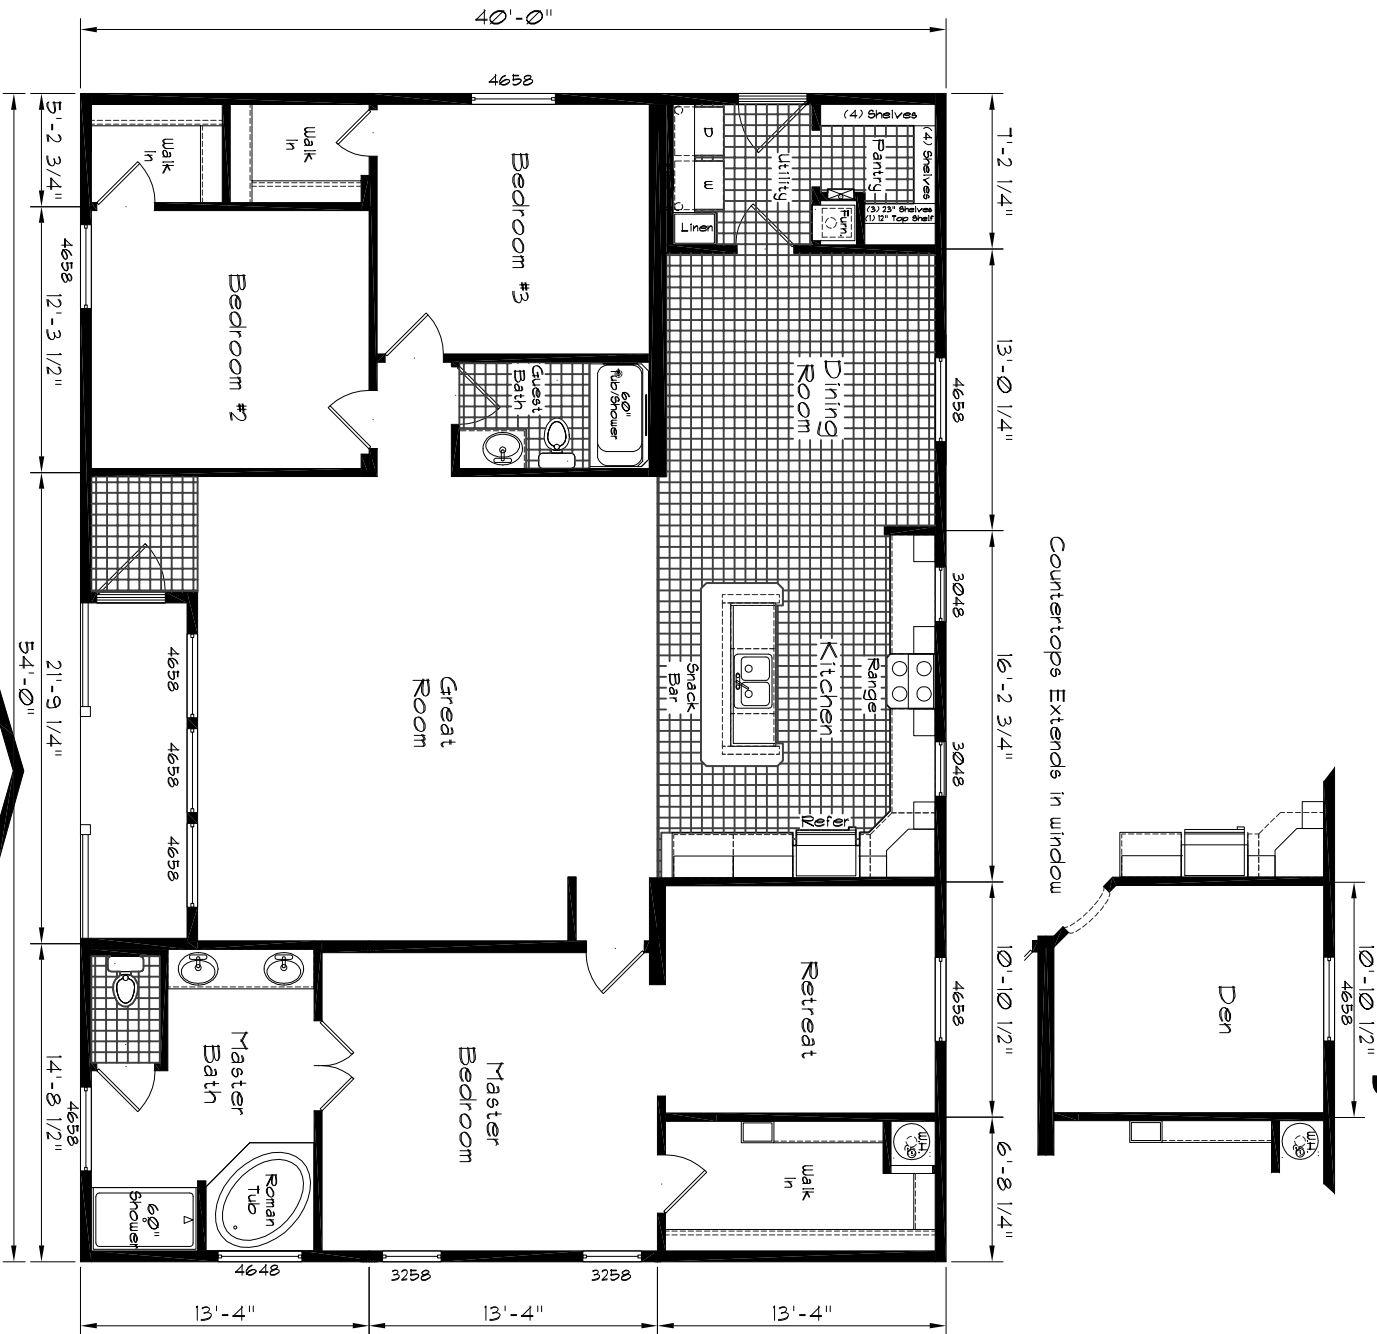

Cedar Canyon

Countertops Extends in window

10/13/14CC

Model: 2068
 3 Bedroom, 2 Bath
 2160 w/porch Square Feet
 Floor Size
 54'-0" x 40'-0"