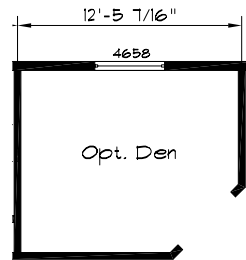

# Cedar Canyon

Model: 2067  
 4 Bedroom, 3 Bath  
 2065 Square Feet  
 Floor Size  
 70'-0" x 29'-6"