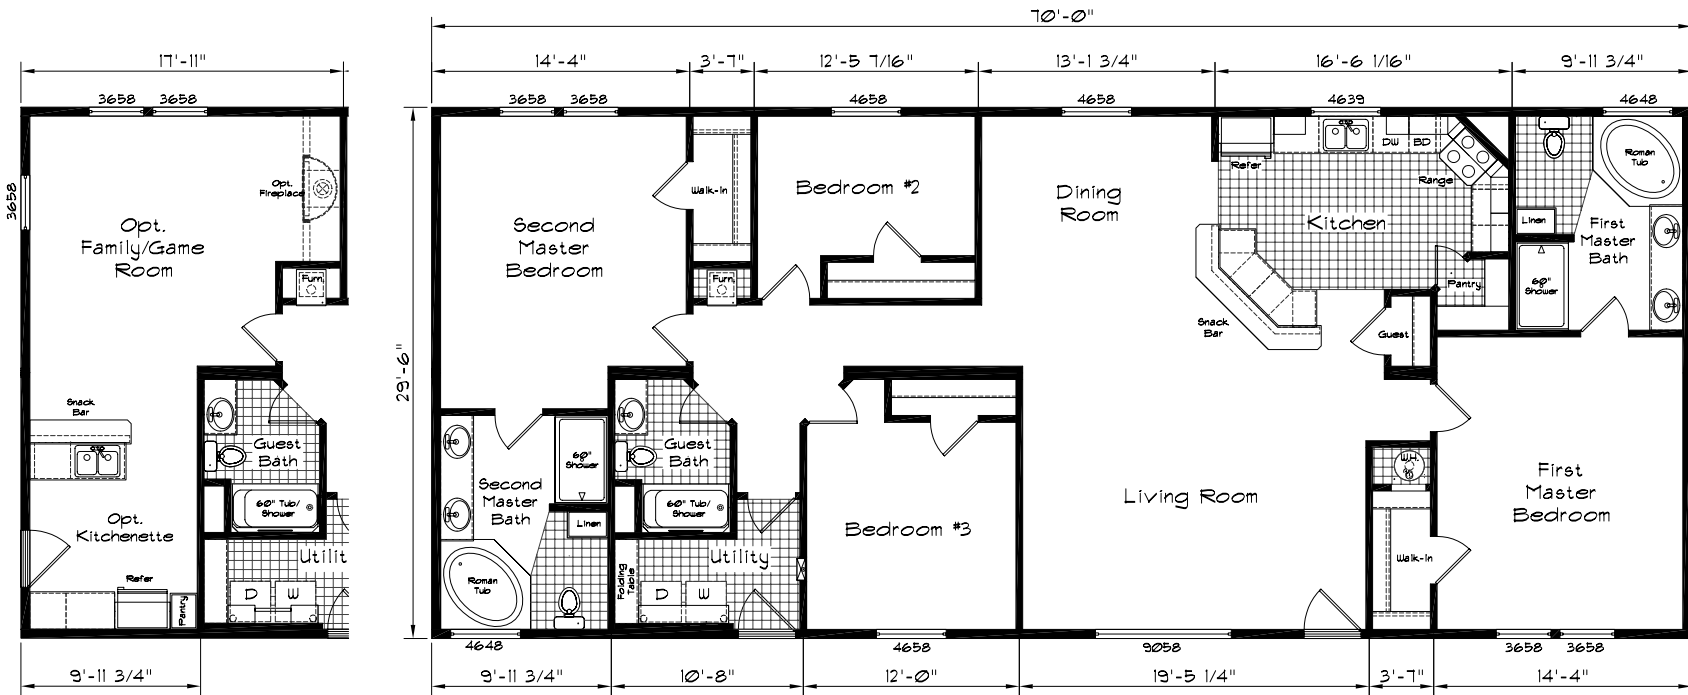

# Cedar Canyon

Model: 2067  
 4 Bedroom, 3 Bath  
 2065 Square Feet  
 Floor Size  
 70'-0" x 29'-6"