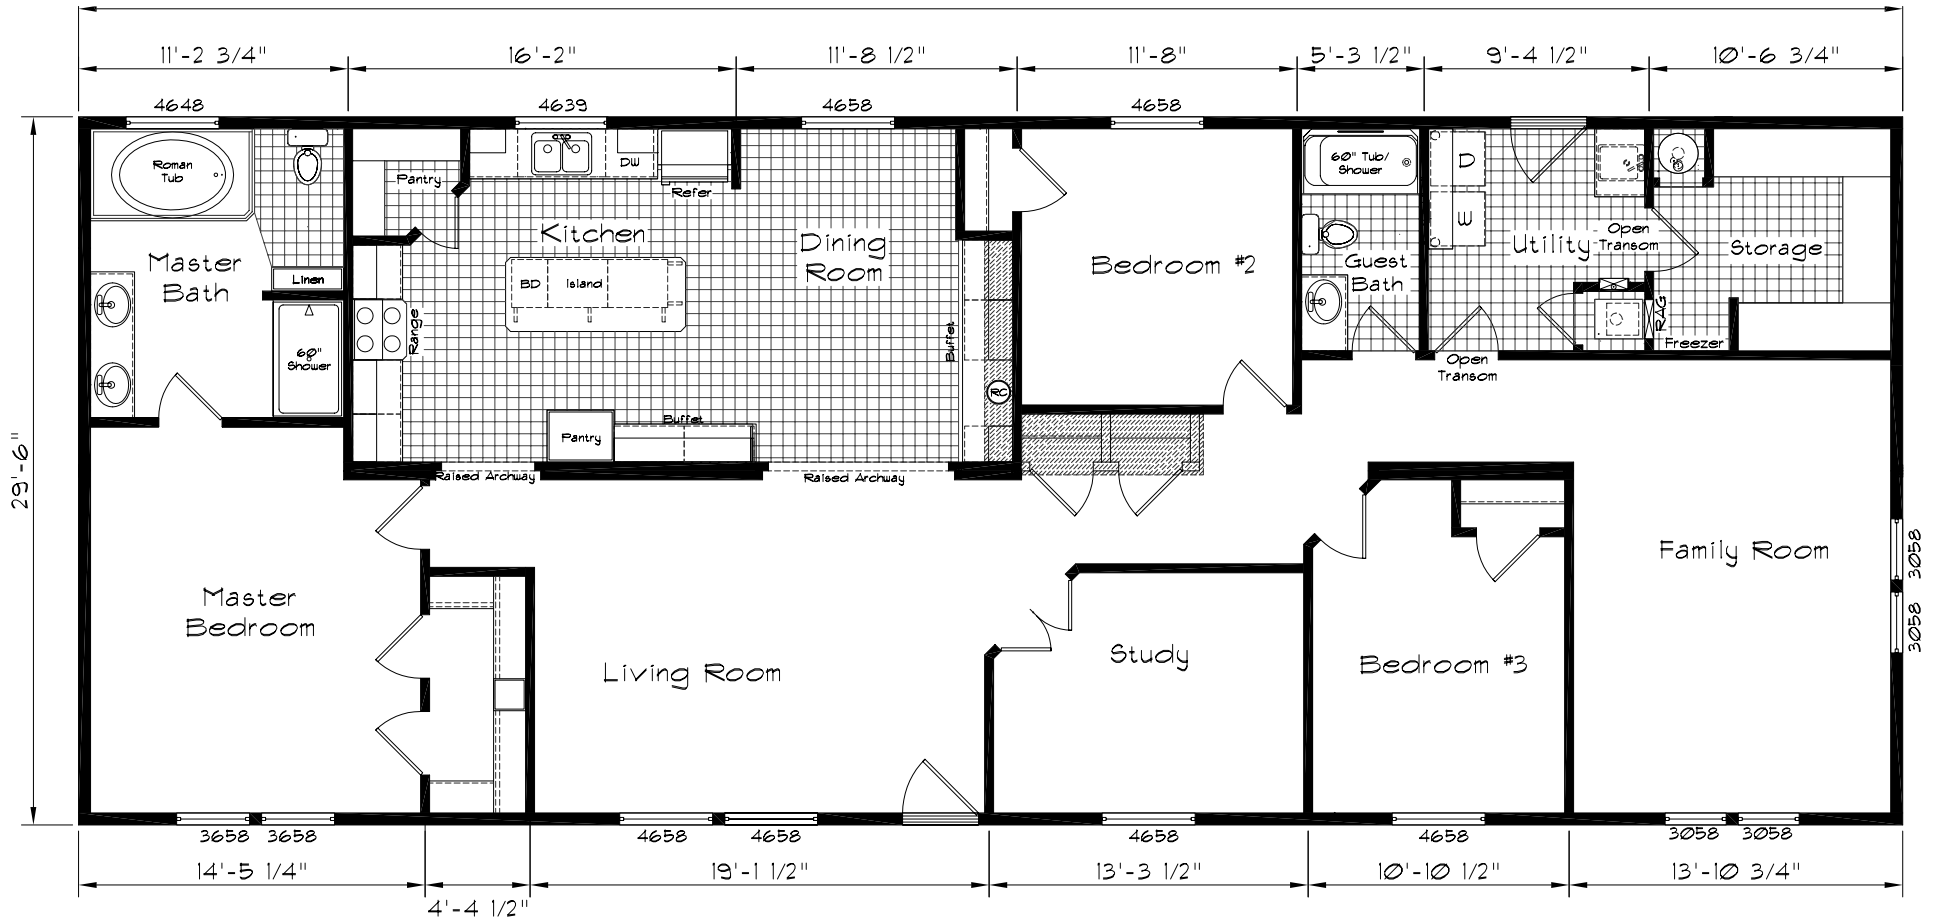

# Cedar Canyon

Model: 2066  
 3 Bedroom, 2 Bath  
 2242 Square Feet  
 Floor Size  
 76'-0" x 29'-6"