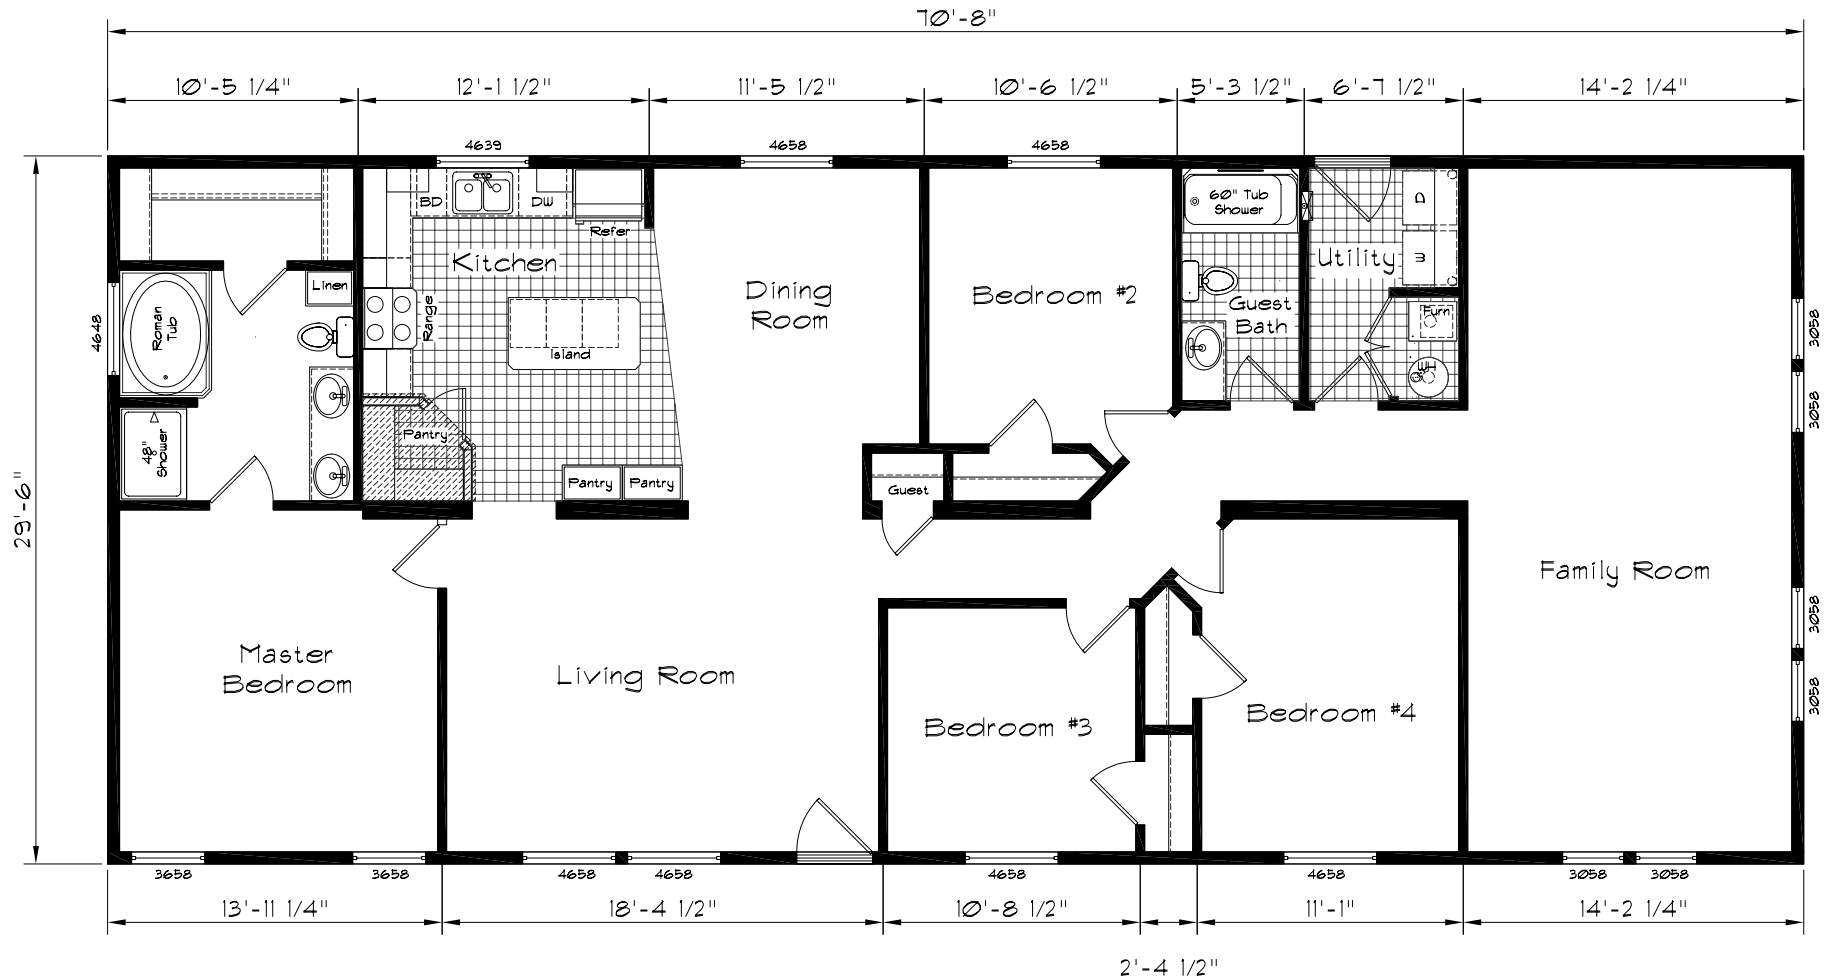

Cedar Canyon

Model: 2063
 4 Bedroom, 2 Bath
 2085 Square Feet
 Floor Size
 70'-8"x29'-6"