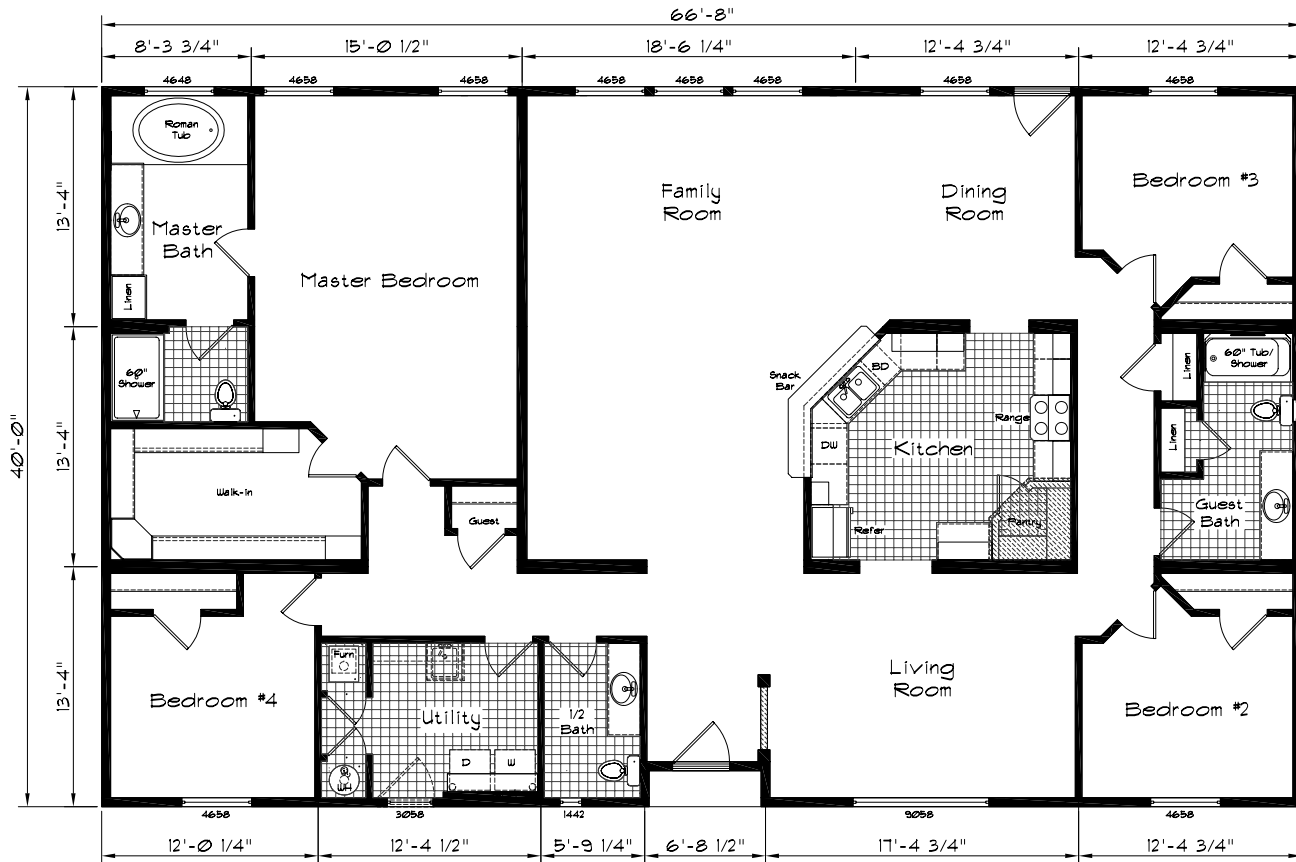

# Cedar Canyon

Model: 2062  
 4 Bedroom, 3 Bath  
 2667 Square Feet  
 Floor Size  
 66'-8"-0" x 40'-0"