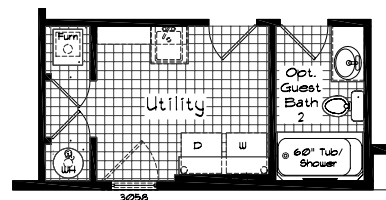

# Cedar Canyon

Model: 2062  
 4 Bedroom, 3 Bath  
 2667 Square Feet  
 Floor Size  
 66'-8"-0" x 40'-0"