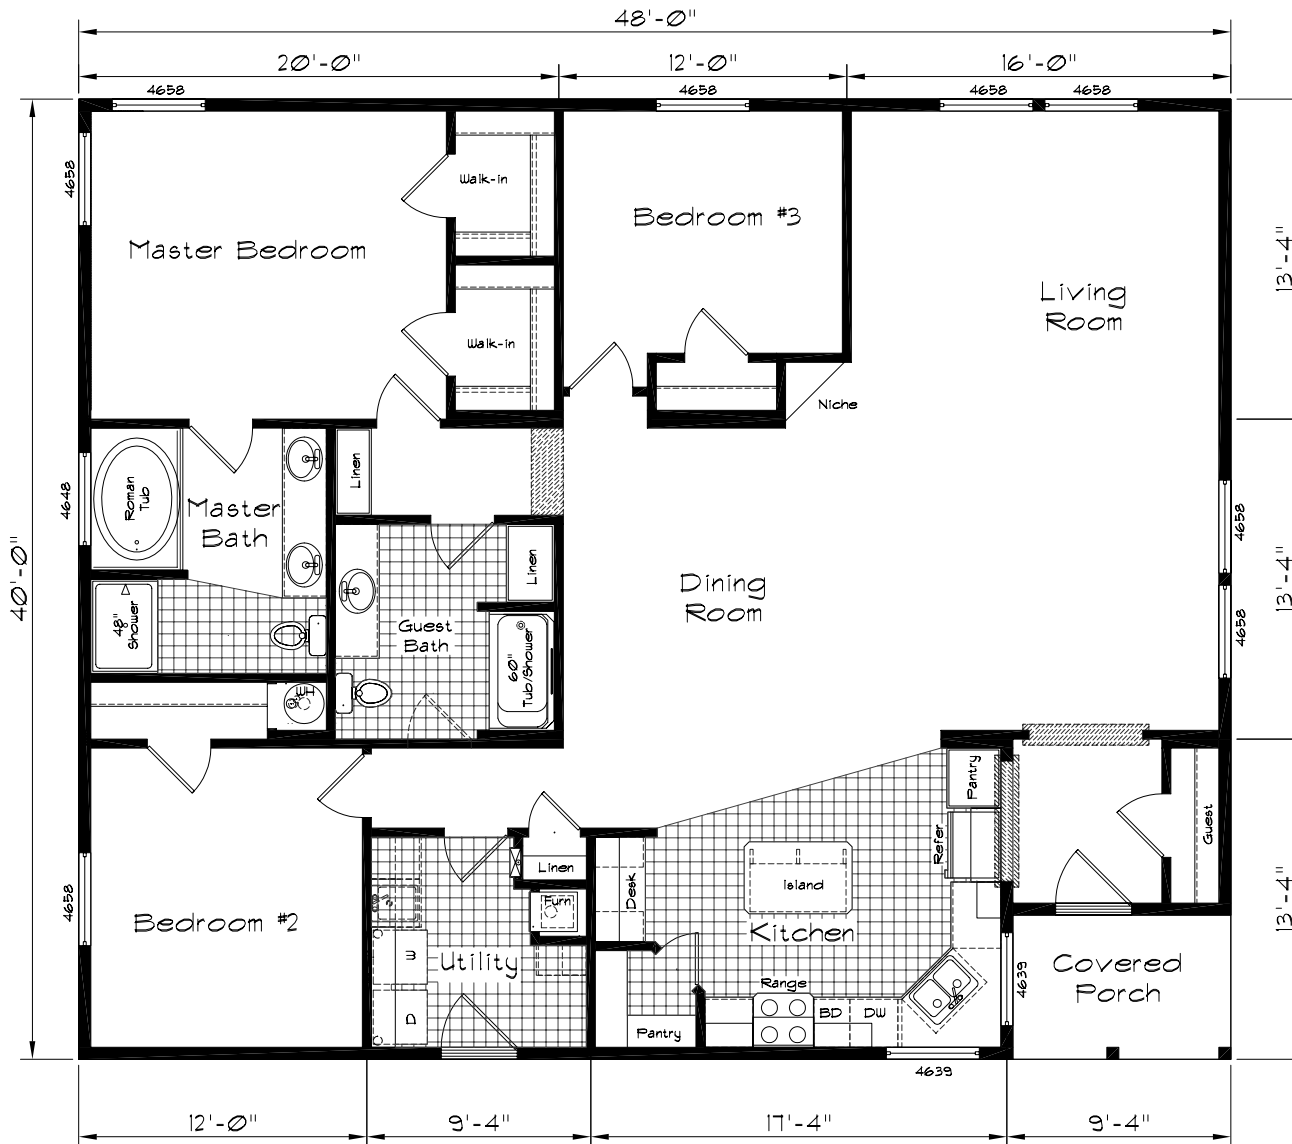

# Cedar Canyon

Model: 2060  
 3 Bedroom, 2 Bath  
 1920 Square Feet w/porch  
 Floor Size  
 48'-0" x 40'-0"