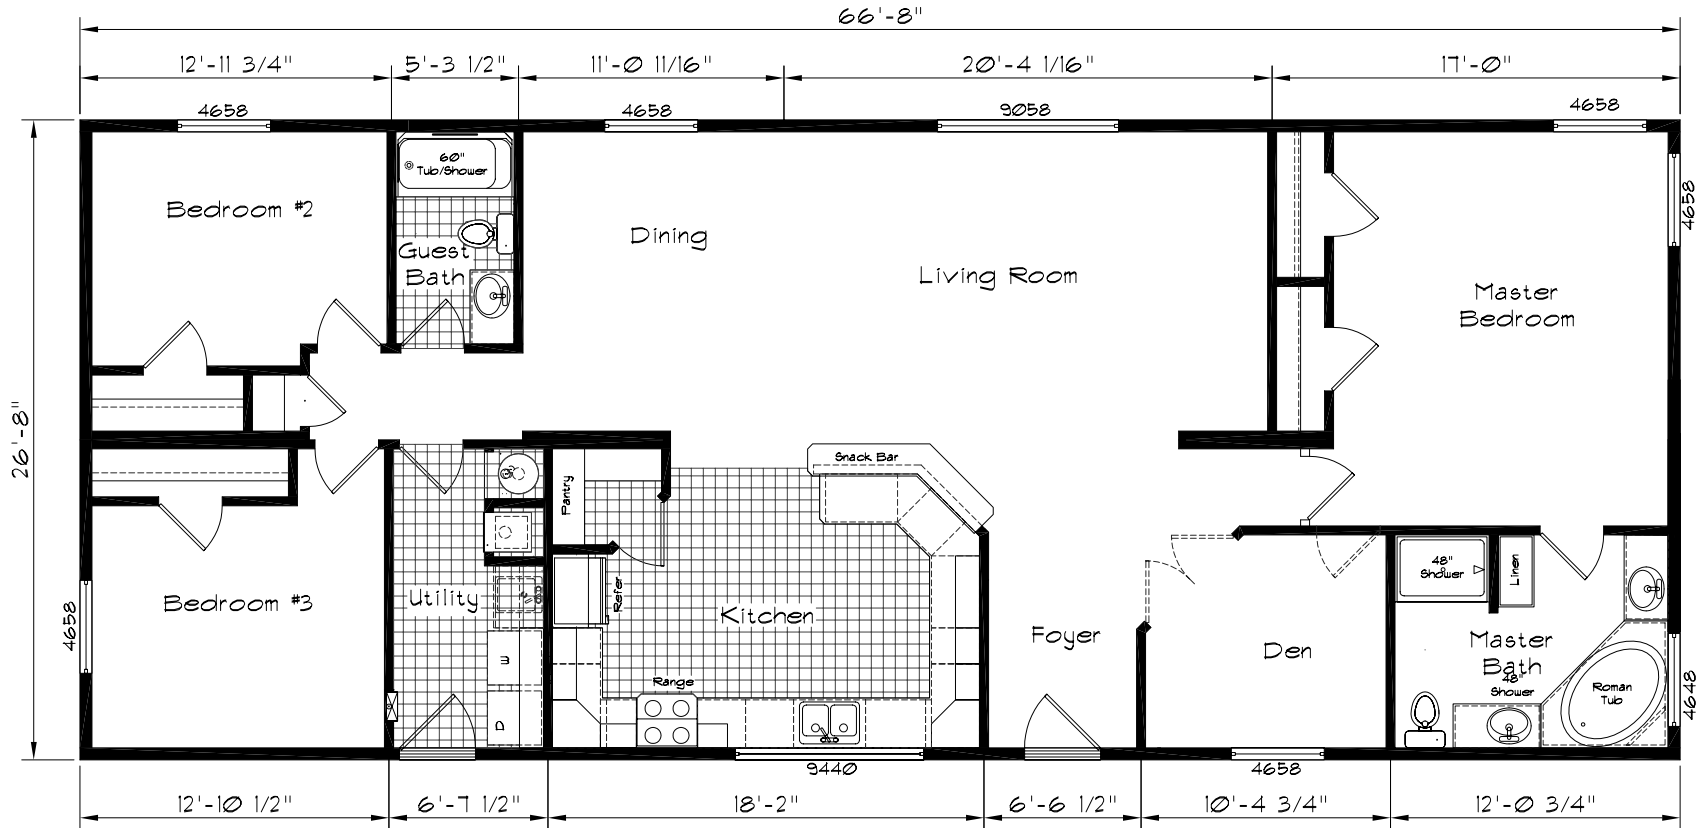

Cedar Canyon

Model: 2059
 3 Bedroom, 2 Bath
 1778 Square Feet
 Actual Floor Size
 66'-8" x 26'-8"