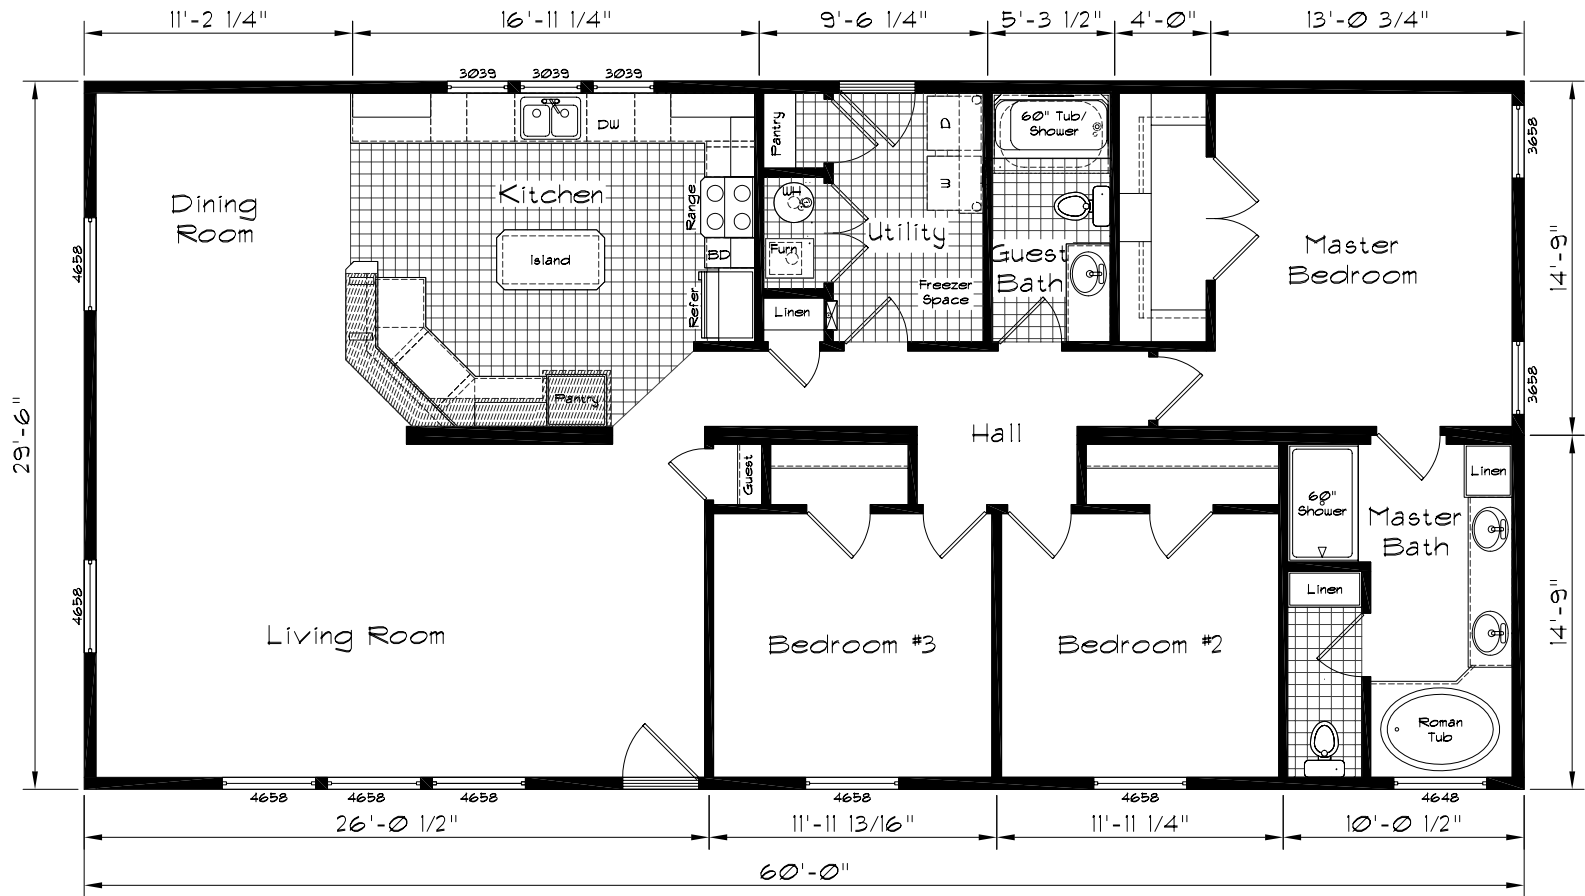

Cedar Canyon

Model: 2057
 3 Bedroom, 2 Bath
 1770 Square Feet
 Floor Size
 60'-0" x 29'-6"