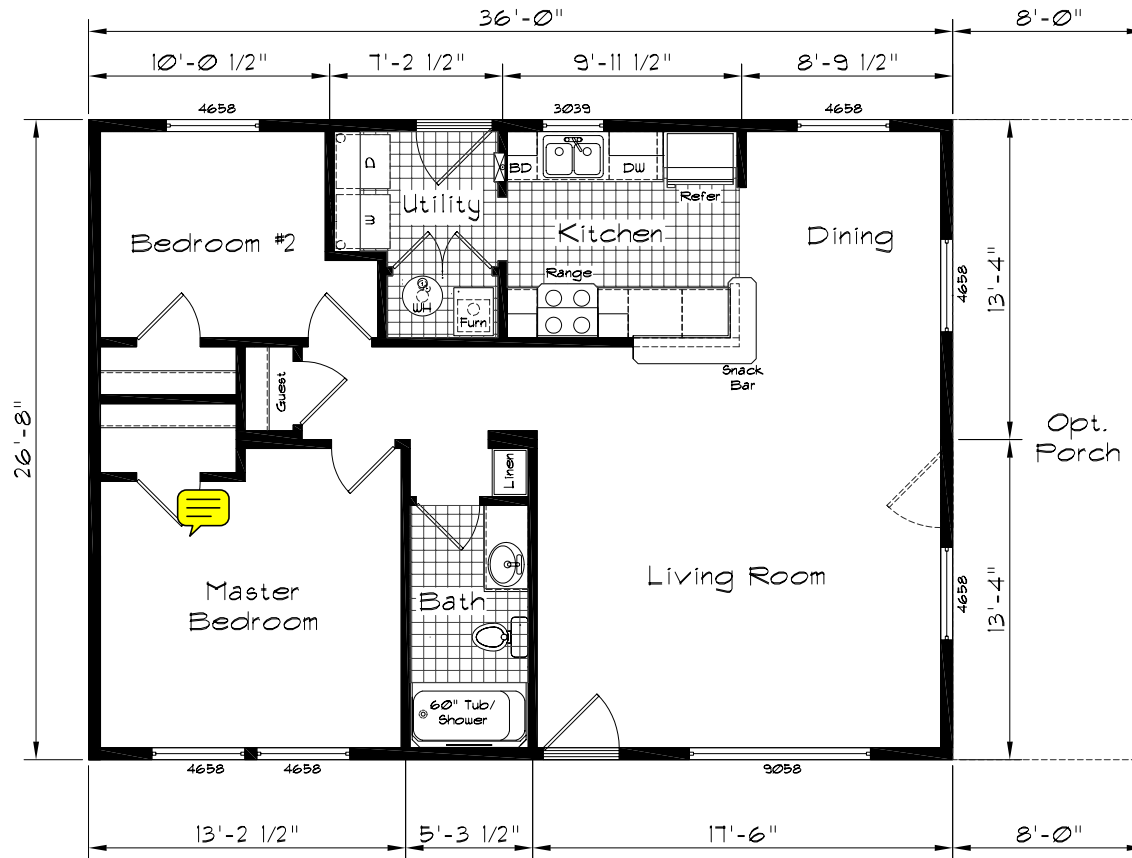

Cedar Canyon

Model: 2055
 2 Bedroom, 1 Bath
 960 Square Feet
 Floor Size
 36'-0" x 26'-8"