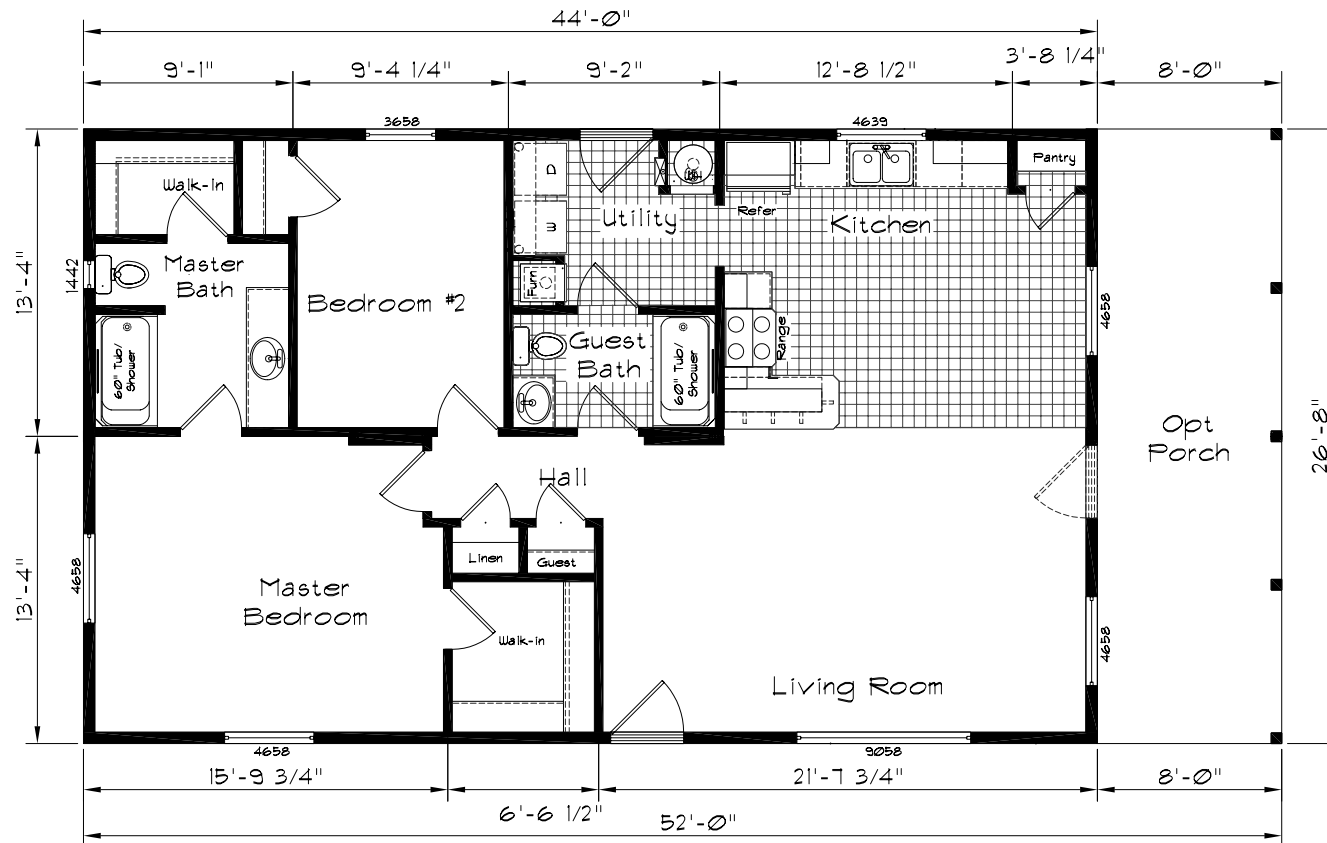

# Cedar Canyon

Model: 2048  
 2 Bedroom, 2 Bath  
 1173 Square Feet  
 Floor Size  
 44'-0"x26'-8"