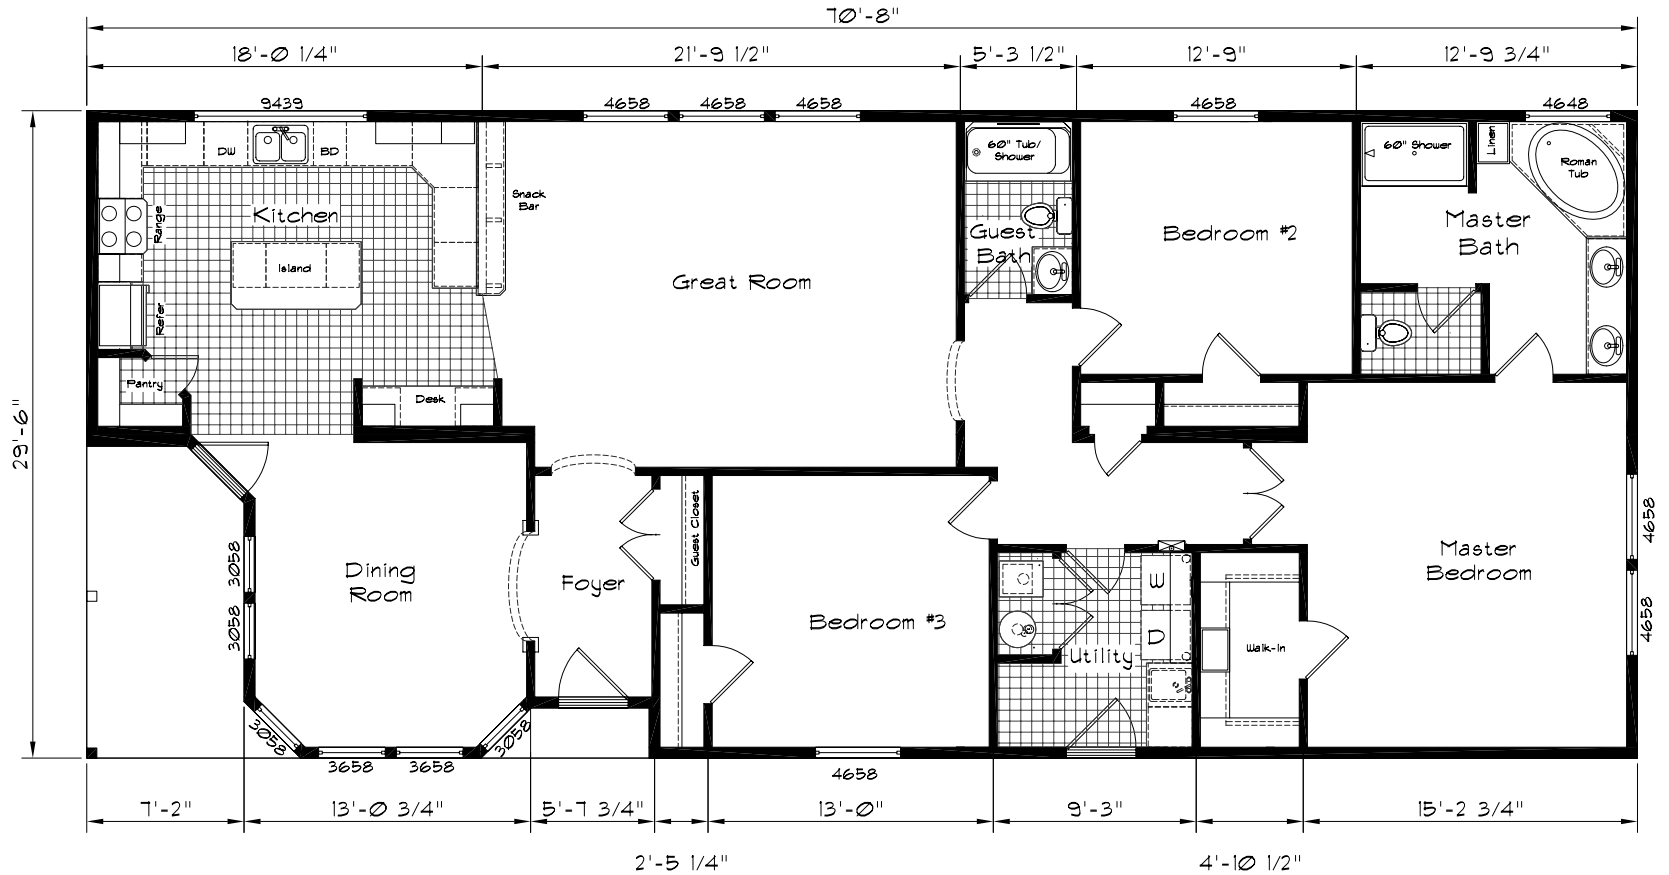

# Cedar Canyon

Model: 2044  
 3 Bedroom, 2 Bath  
 2085 Square Feet w/porch  
 Floor Size  
 70'-8" x 29'-6"