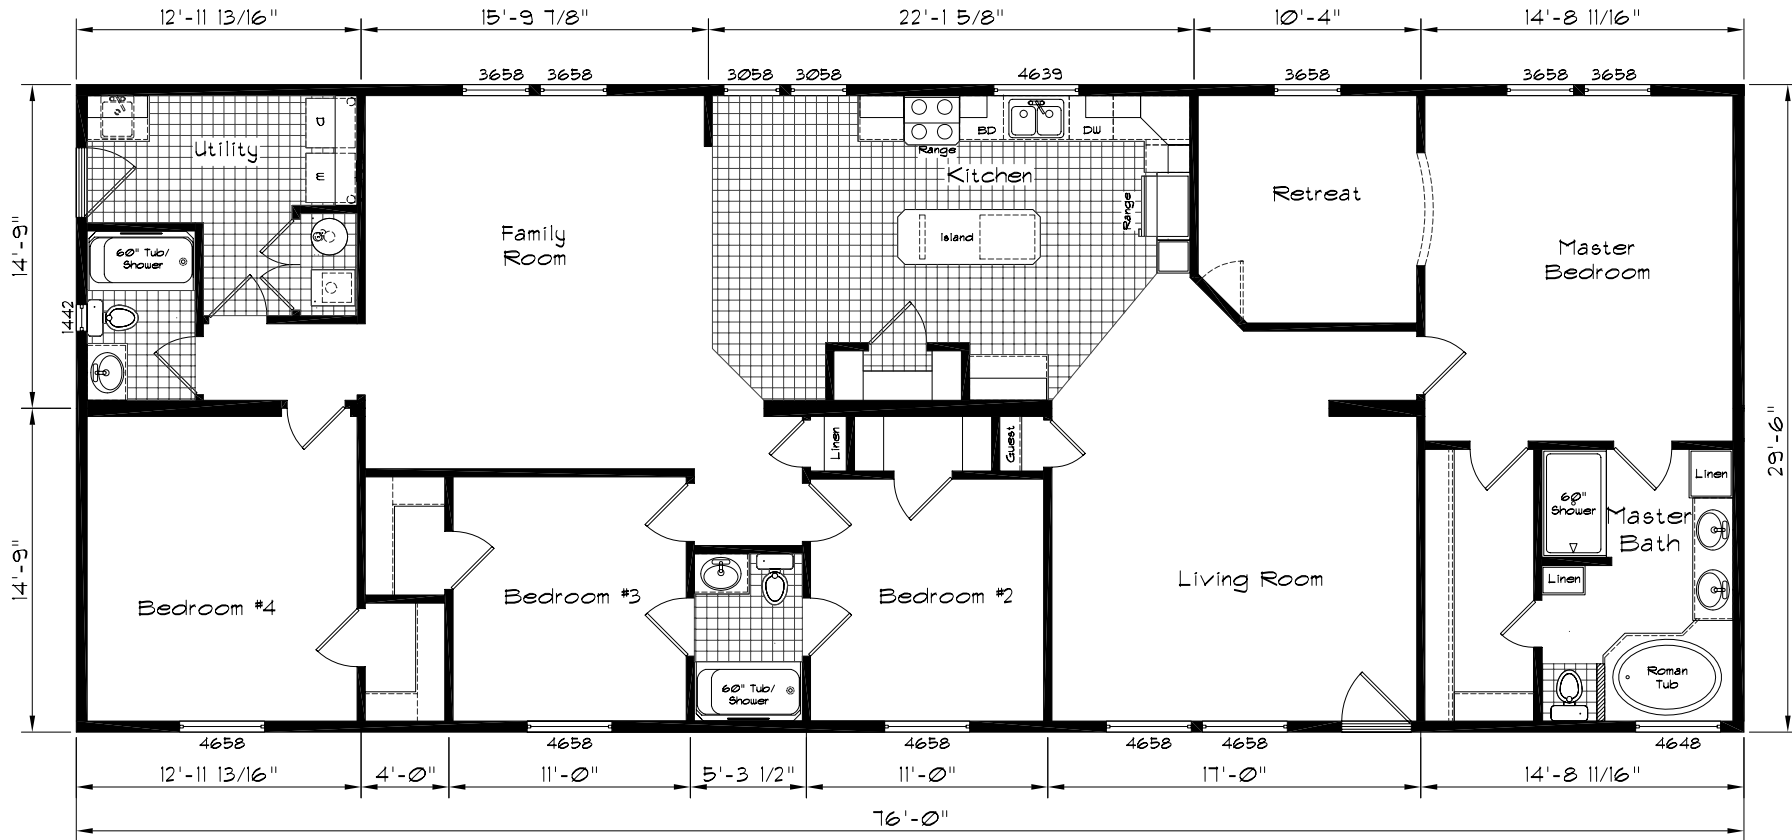

# Cedar Canyon

Model: 2042  
 4 Bedroom, 3 Bath  
 2242 Square Feet  
 Floor Size  
 76'-0" x 29'-6"