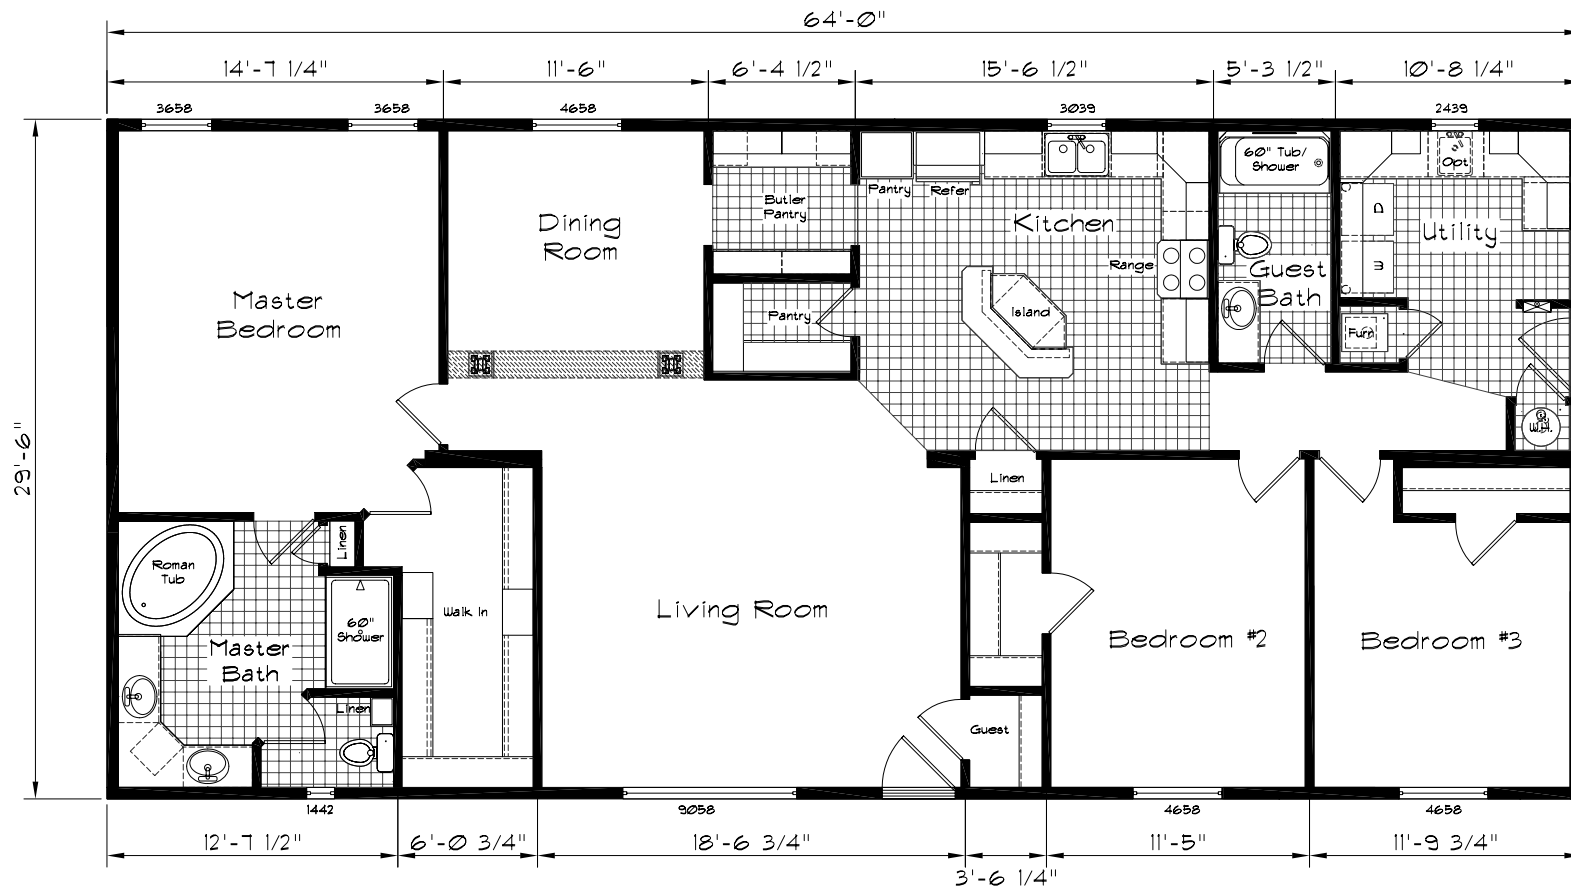

# Cedar Canyon

Model: 2034  
 3 Bedroom, 2 Bath  
 1888 Square Feet  
 Floor Size  
 64'-0" x 29'-6"