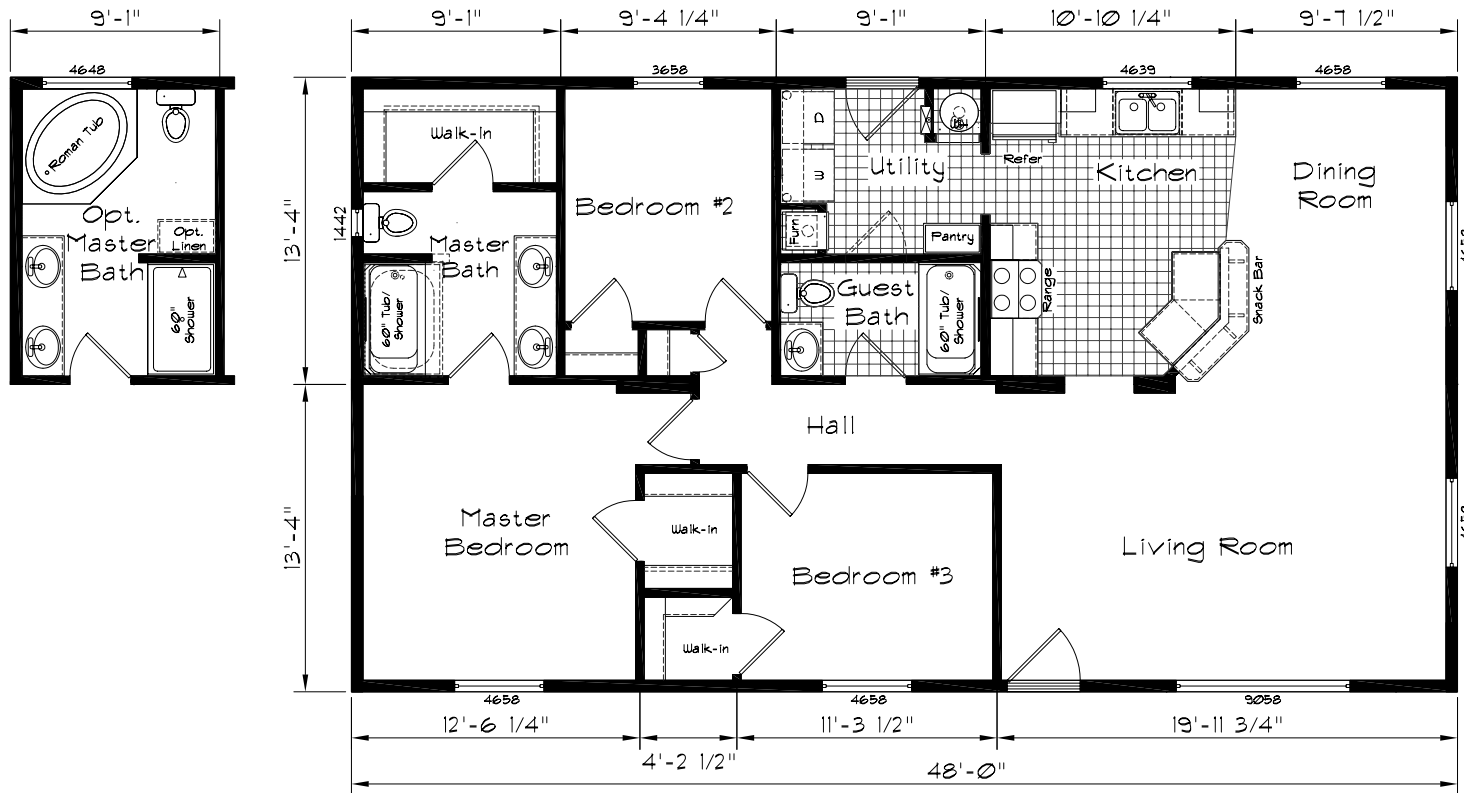

Cedar Canyon

Model: 2032
 3 Bedroom, 2 Bath
 1280 Square Feet
 Floor Size
 48'-0" x 26'-8"