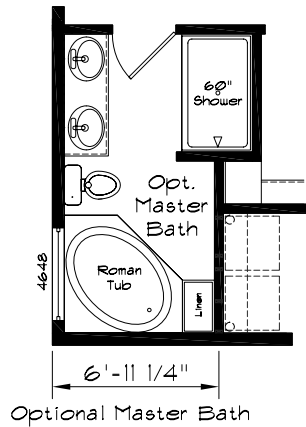

Cedar Canyon

Model: 2030
 3 Bedroom, 2 Bath
 1387 Square Feet
 Floor Size
 52'-0" x 26'-8"