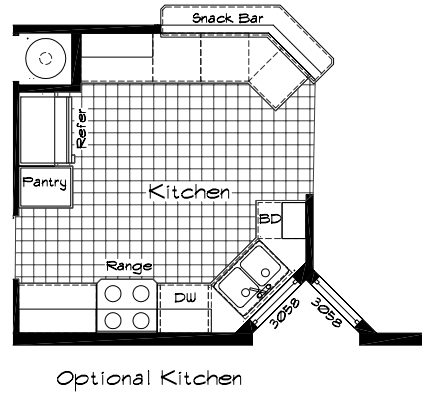

Cedar Canyon

Model: 2030
 3 Bedroom, 2 Bath
 1387 Square Feet
 Floor Size
 52'-0" x 26'-8"