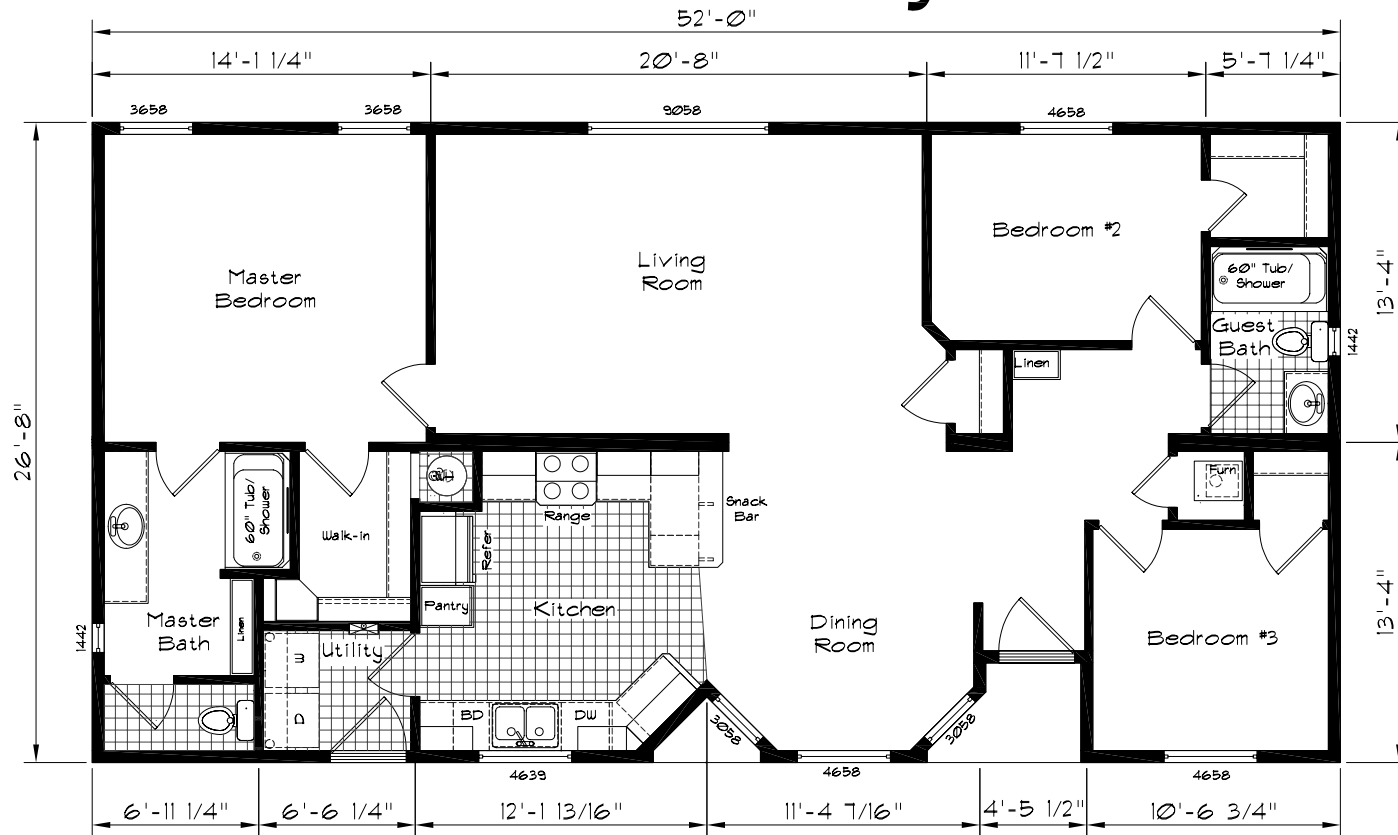

Cedar Canyon

Model: 2030
 3 Bedroom, 2 Bath
 1387 Square Feet
 Floor Size
 52'-0" x 26'-8"