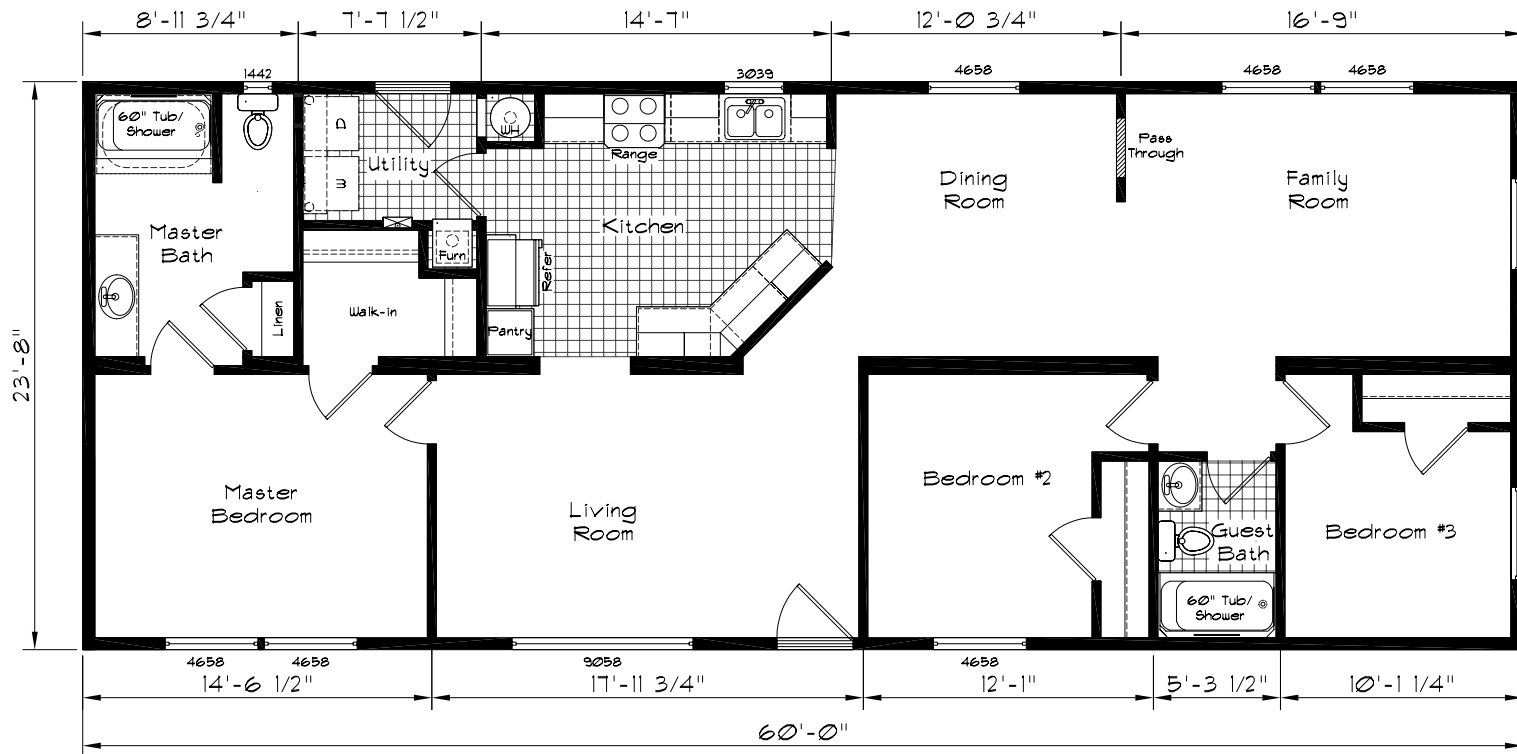

Cedar Canyon

Model: 2029
3 Bedroom, 2 Bath
1420 Square Feet
Floor Size
60'-0"x23'-8"