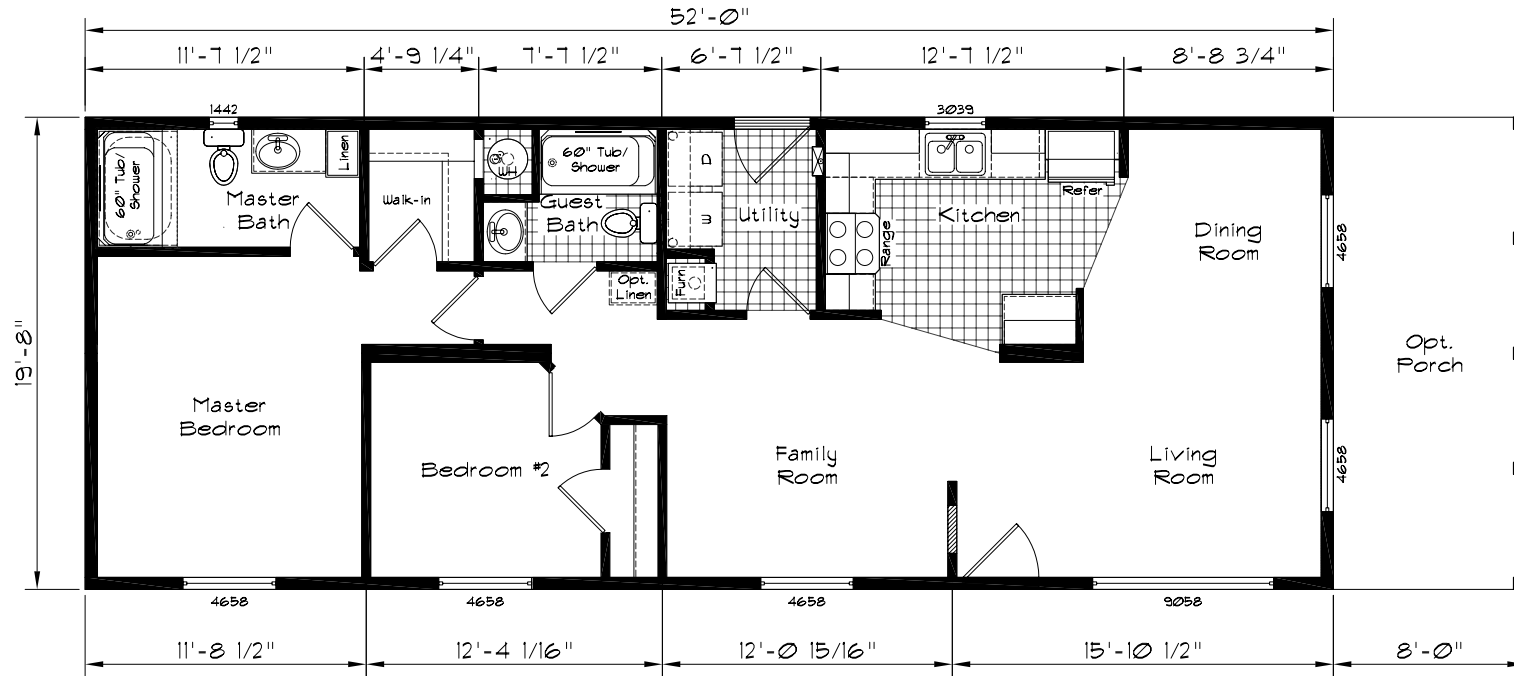

Cedar Canyon

Model: 2027
 2 Bedroom, 2 Bath
 1023 Square Feet
 Floor Size
 52'-0"x19'-8"